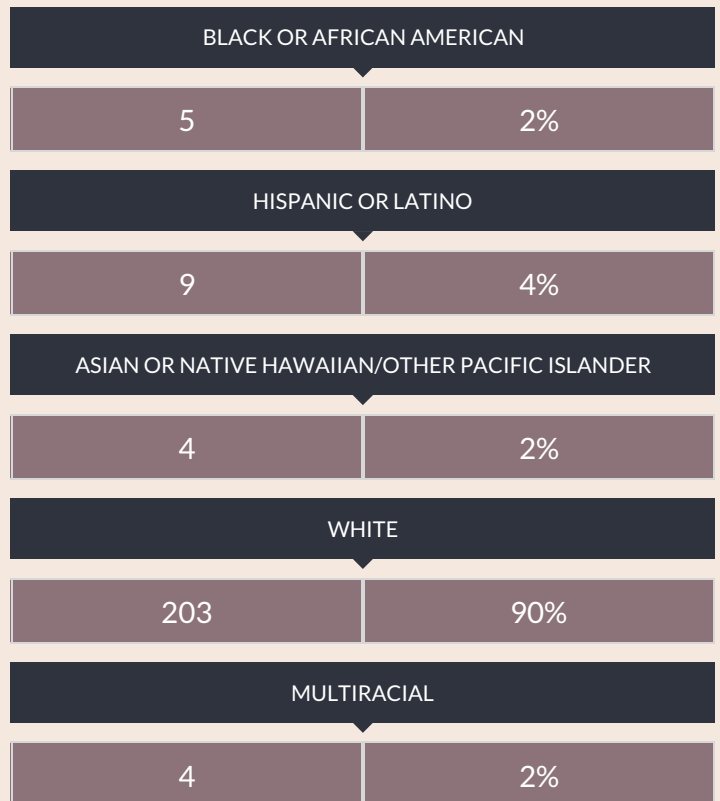

ENROLLMENT BY ETHNICITY