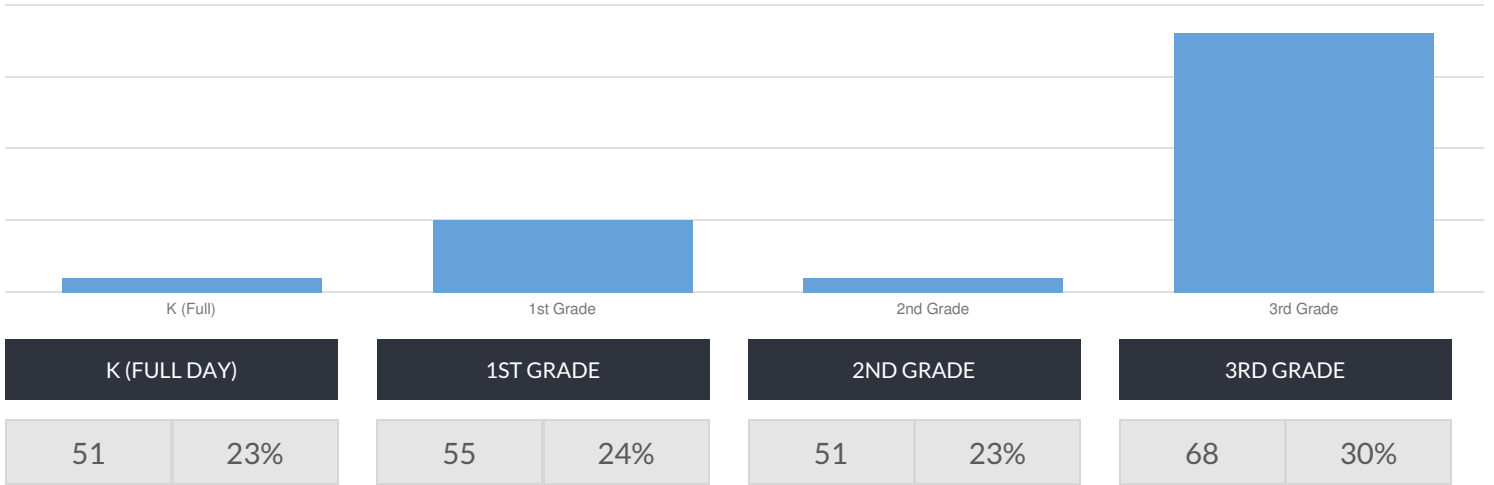

CAYUGA ELEMENTARY SCHOOL ENROLLMENT (2013 - 14)

K-12 Enrollment: 225

ENROLLMENT BY GENDER

ENROLLMENT BY ETHNICITY

OTHER GROUPS

ENROLLMENT BY GRADE

© COPYRIGHT NEW YORK STATE EDUCATION DEPARTMENT, ALL RIGHTS RESERVED.