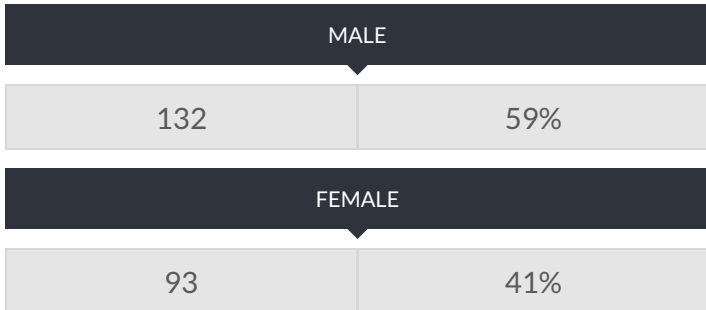

These enrollment data are collected as part of NYSED's Student Information Repository System (SIRS). These counts are as of "BEDS Day" which is typically the first Wednesday in October. Available are enrollment counts for public and charter school students by various demographics for the 2013 - 14 school year. For nonpublic school enrollment data please see the [Non-Public School Enrollment and Staff information](#) on our Information and Reporting Services webpage.

CAYUGA ELEMENTARY SCHOOL ENROLLMENT (2013 - 14)

K-12 Enrollment: 225

ENROLLMENT BY GENDER