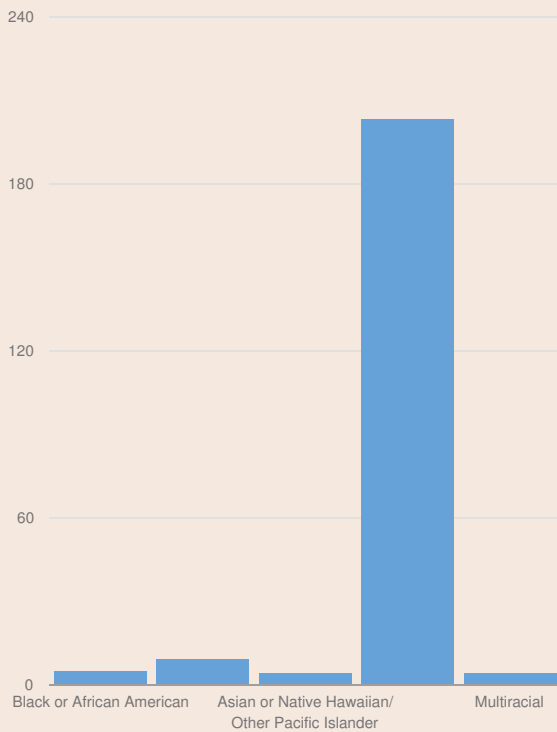

ENROLLMENT BY ETHNICITY