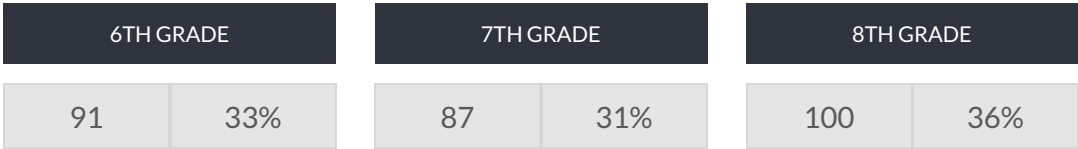

CLEVELAND HILL MIDDLE SCHOOL ENROLLMENT (2016 - 17)

K-12 Enrollment: 278

ENROLLMENT BY GENDER

ENROLLMENT BY ETHNICITY

OTHER GROUPS

ENROLLMENT BY GRADE

© COPYRIGHT NEW YORK STATE EDUCATION DEPARTMENT, ALL RIGHTS RESERVED.
THIS DOCUMENT WAS CREATED ON: JULY 16, 2019, 9:05 PM EST