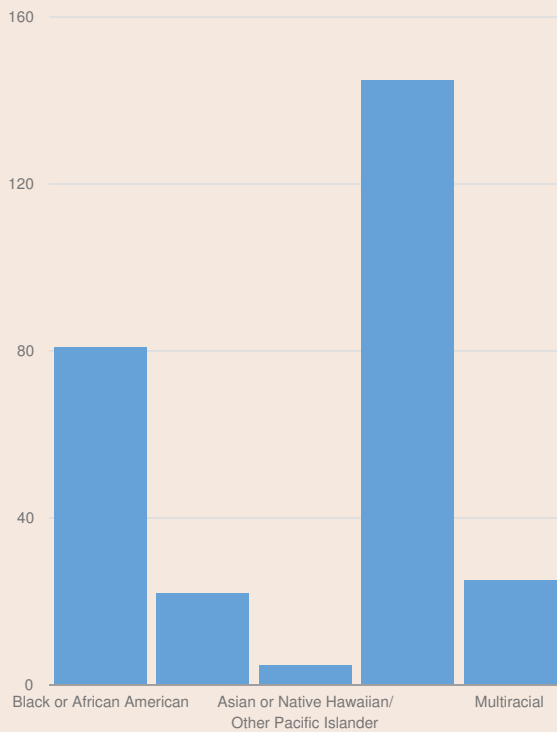

ENROLLMENT BY ETHNICITY