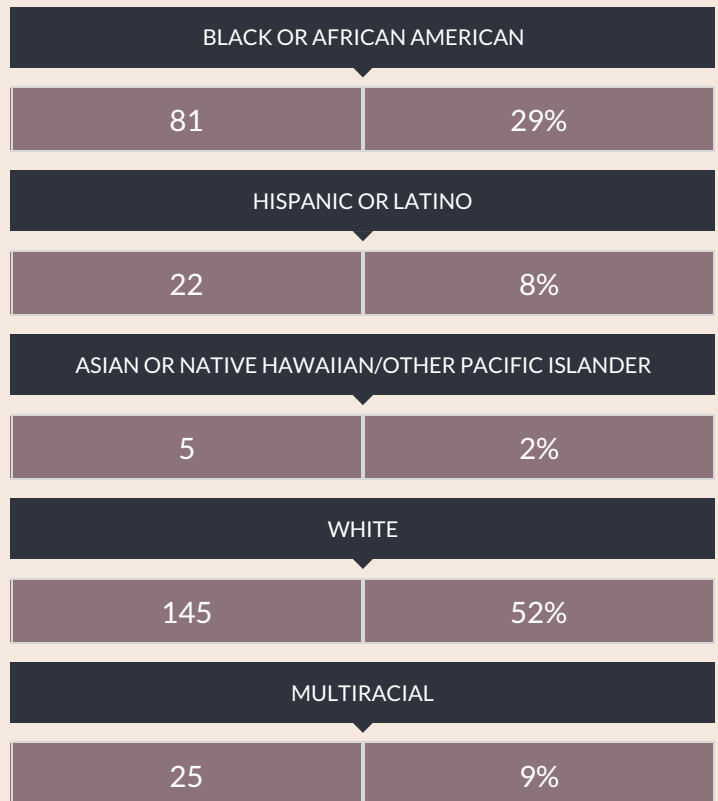

ENROLLMENT BY ETHNICITY