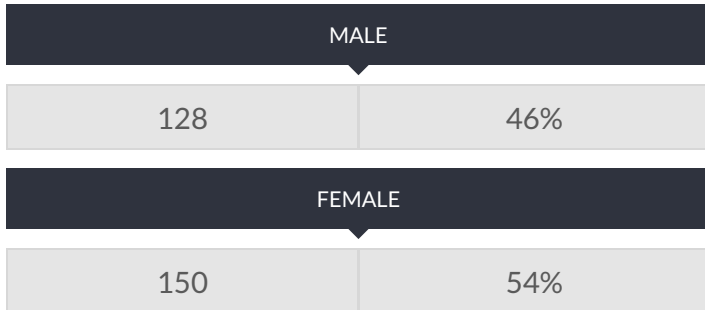

These enrollment data are collected as part of NYSED's Student Information Repository System (SIRS). These counts are as of "BEDS Day" which is typically the first Wednesday in October. Available are enrollment counts for public and charter school students by various demographics for the 2016 - 17 school year. For nonpublic school enrollment data please see the [Non-Public School Enrollment and Staff information](#) on our Information and Reporting Services webpage.

CLEVELAND HILL MIDDLE SCHOOL ENROLLMENT (2016 - 17)

K-12 Enrollment: 278

ENROLLMENT BY GENDER