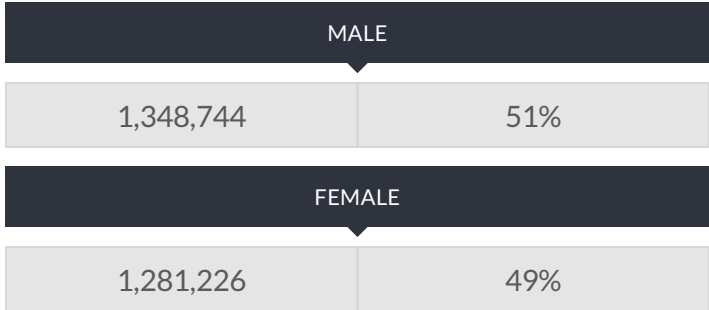

These enrollment data are collected as part of NYSED's Student Information Repository System (SIRS). These counts are as of "BEDS Day" which is typically the first Wednesday in October. Available are enrollment counts for public and charter school students by various demographics for the 2016 - 17 school year. For nonpublic school enrollment data please see the [Non-Public School Enrollment and Staff information](#) on our Information and Reporting Services webpage.

NY STATE PUBLIC SCHOOL ENROLLMENT (2016 - 17)

K-12 Enrollment: 2,629,970

ENROLLMENT BY GENDER