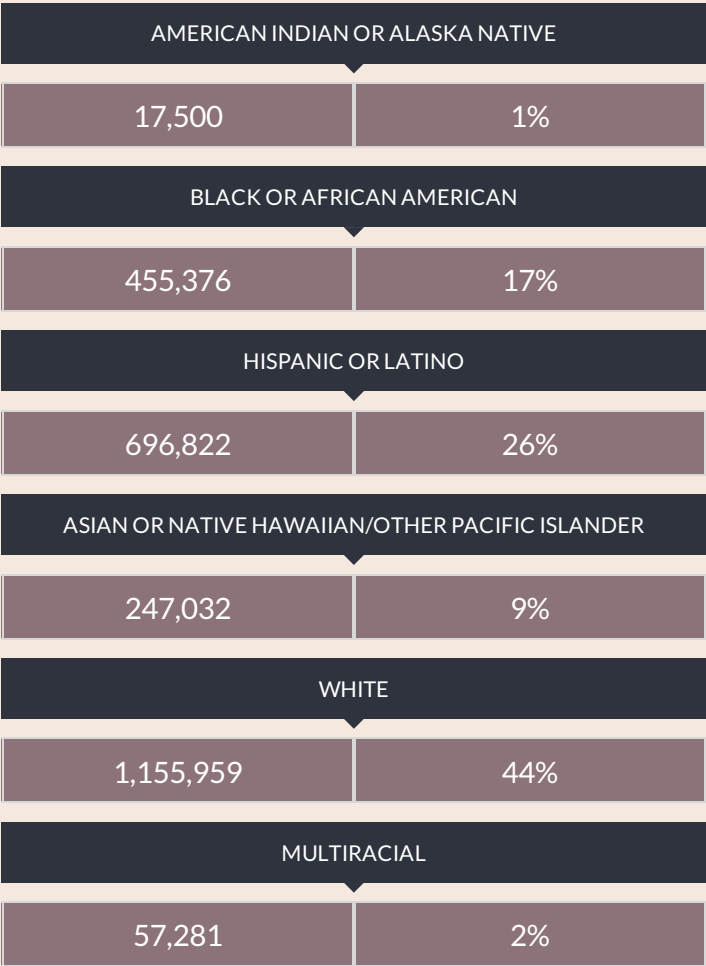

These enrollment data are collected as part of NYSED's Student Information Repository System (SIRS). These counts are as of "BEDS Day" which is typically the first Wednesday in October. Available are enrollment counts for public and charter school students by various demographics for the 2016 - 17 school year. For nonpublic school enrollment data please see the [Non-Public School Enrollment and Staff information](#) on our Information and Reporting Services webpage.

### ENROLLMENT BY ETHNICITY