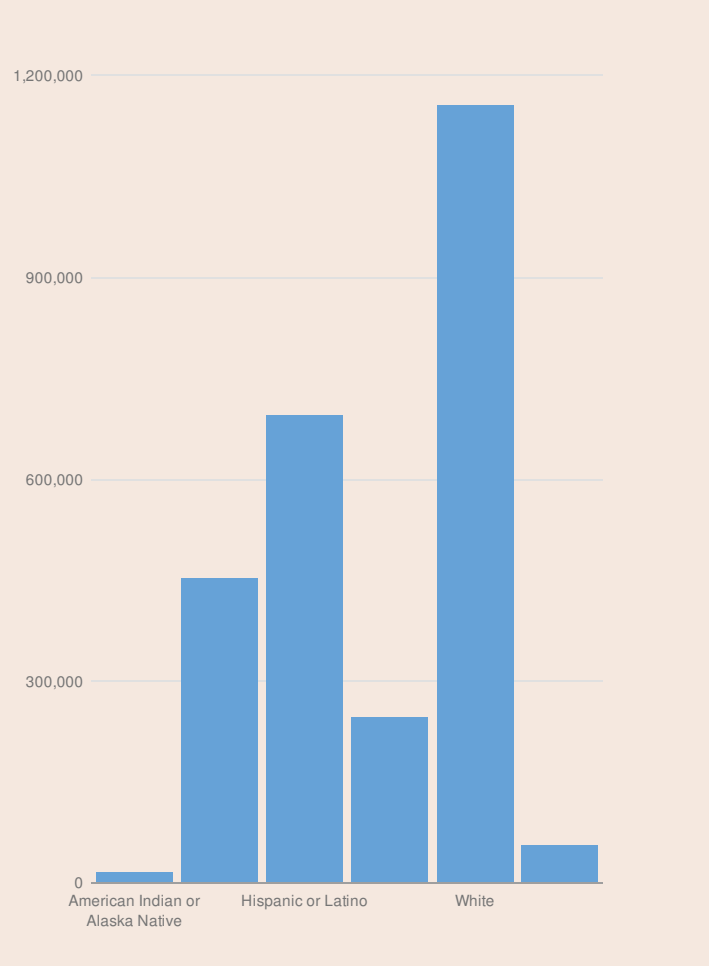

ENROLLMENT BY ETHNICITY

OTHER GROUPS