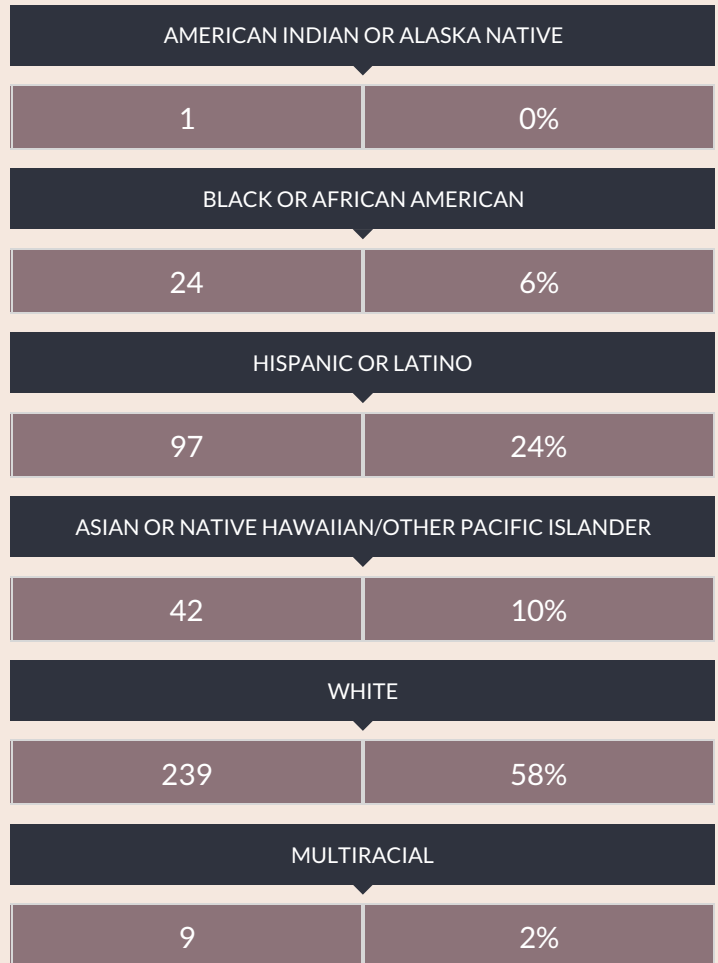

ENROLLMENT BY ETHNICITY