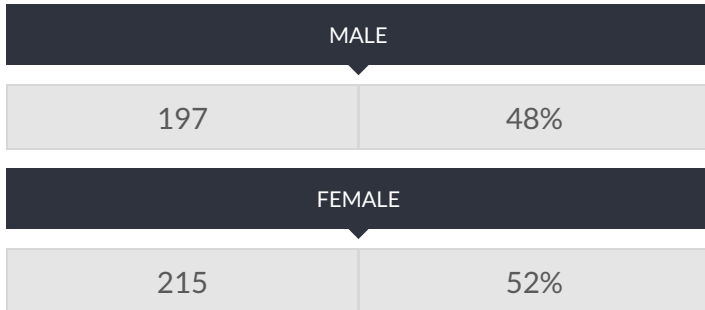

These enrollment data are collected as part of NYSED's Student Information Repository System (SIRS). These counts are as of "BEDS Day" which is typically the first Wednesday in October. Available are enrollment counts for public and charter school students by various demographics for the 2016 - 17 school year. For nonpublic school enrollment data please see the [Non-Public School Enrollment and Staff information](#) on our Information and Reporting Services webpage.

HARLEY AVENUE ELEMENTARY SCHOOL ENROLLMENT (2016 - 17)

K-12 Enrollment: 412

ENROLLMENT BY GENDER

ENROLLMENT BY ETHNICITY

OTHER GROUPS

ENROLLMENT BY GRADE

© COPYRIGHT NEW YORK STATE EDUCATION DEPARTMENT, ALL RIGHTS RESERVED.