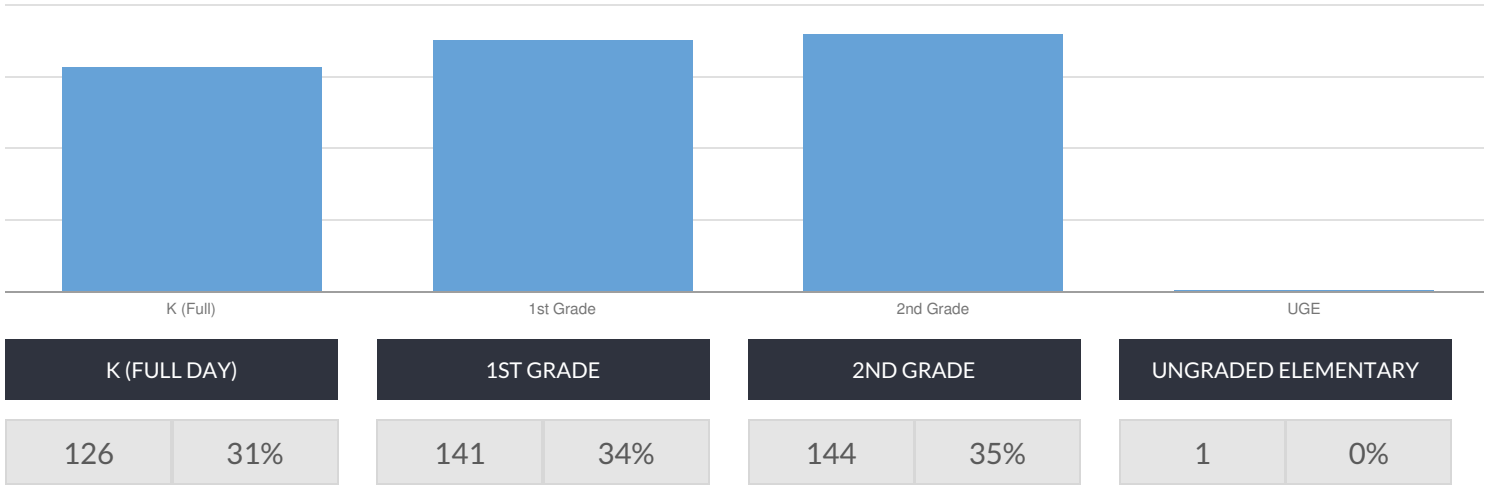

HARLEY AVENUE ELEMENTARY SCHOOL ENROLLMENT (2016 - 17)

K-12 Enrollment: 412

ENROLLMENT BY GENDER

ENROLLMENT BY ETHNICITY

OTHER GROUPS

ENROLLMENT BY GRADE

© COPYRIGHT NEW YORK STATE EDUCATION DEPARTMENT, ALL RIGHTS RESERVED.