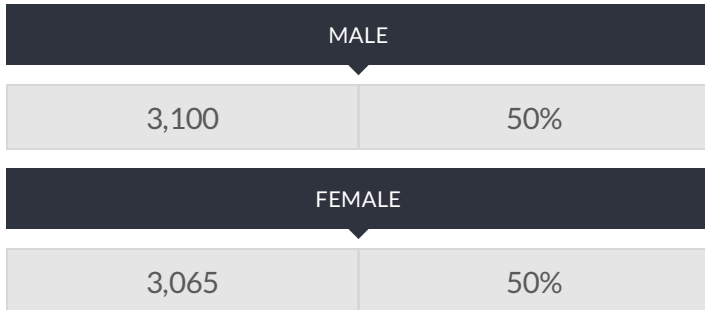

These enrollment data are collected as part of NYSED's Student Information Repository System (SIRS). These counts are as of "BEDS Day" which is typically the first Wednesday in October. Available are enrollment counts for public and charter school students by various demographics for the 2016 - 17 school year. For nonpublic school enrollment data please see the [Non-Public School Enrollment and Staff information](#) on our Information and Reporting Services webpage.

KINGSTON CITY SCHOOL DISTRICT ENROLLMENT (2016 - 17)

K-12 Enrollment: 6,165

ENROLLMENT BY GENDER