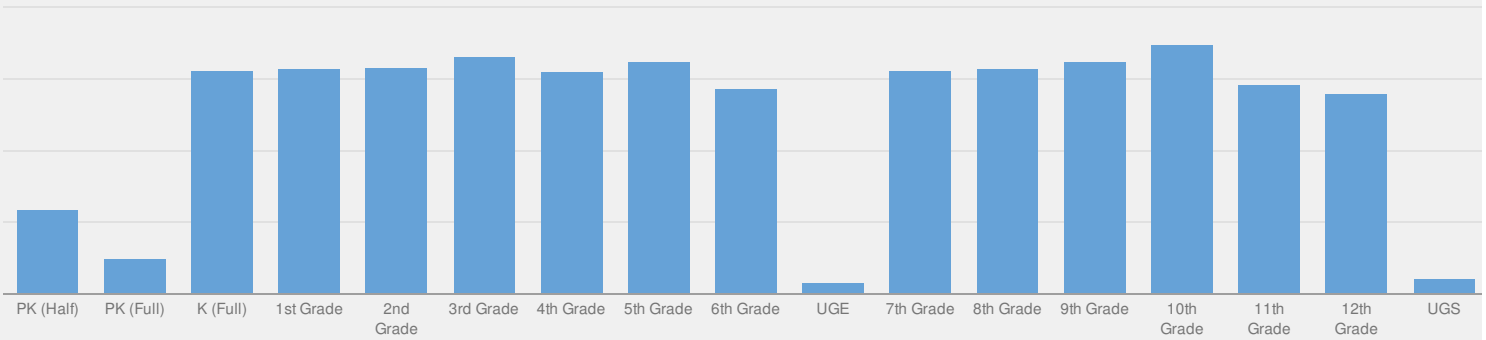

KINGSTON CITY SCHOOL DISTRICT ENROLLMENT (2016 - 17)

K-12 Enrollment: 6,165

ENROLLMENT BY GENDER

ENROLLMENT BY ETHNICITY

OTHER GROUPS

ENROLLMENT BY GRADE

PRE-K (HALF DAY)	PRE-K (FULL DAY)	K (FULL DAY)	1ST GRADE
178 3%	74 1%	469 7%	471 7%
2ND GRADE	3RD GRADE	4TH GRADE	5TH GRADE
474 7%	498 8%	467 7%	487 8%
6TH GRADE	UNGRADED ELEMENTARY	7TH GRADE	8TH GRADE
431 7%	24 0%	469 7%	472 7%
9TH GRADE	10TH GRADE	11TH GRADE	12TH GRADE
488 8%	521 8%	440 7%	421 7%
UNGRADED SECONDARY			
33 1%			