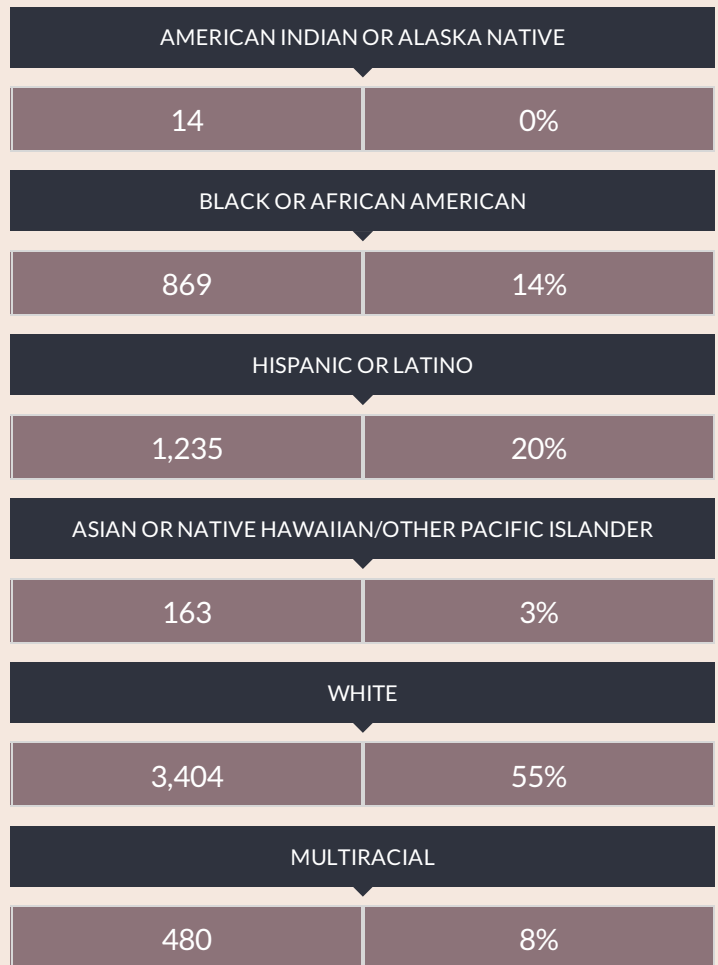

These enrollment data are collected as part of NYSED's Student Information Repository System (SIRS). These counts are as of "BEDS Day" which is typically the first Wednesday in October. Available are enrollment counts for public and charter school students by various demographics for the 2016 - 17 school year. For nonpublic school enrollment data please see the [Non-Public School Enrollment and Staff information](#) on our Information and Reporting Services webpage.

KINGSTON CITY SCHOOL DISTRICT ENROLLMENT (2016 - 17)

K-12 Enrollment: 6,165

ENROLLMENT BY GENDER

ENROLLMENT BY ETHNICITY

OTHER GROUPS

ENROLLMENT BY GRADE

PRE-K (HALF DAY)	PRE-K (FULL DAY)	K (FULL DAY)	1ST GRADE
178 3%	74 1%	469 7%	471 7%
2ND GRADE	3RD GRADE	4TH GRADE	5TH GRADE
474 7%	498 8%	467 7%	487 8%
6TH GRADE	UNGRADED ELEMENTARY	7TH GRADE	8TH GRADE
431 7%	24 0%	469 7%	472 7%
9TH GRADE	10TH GRADE	11TH GRADE	12TH GRADE
488 8%	521 8%	440 7%	421 7%
UNGRADED SECONDARY			
33 1%			