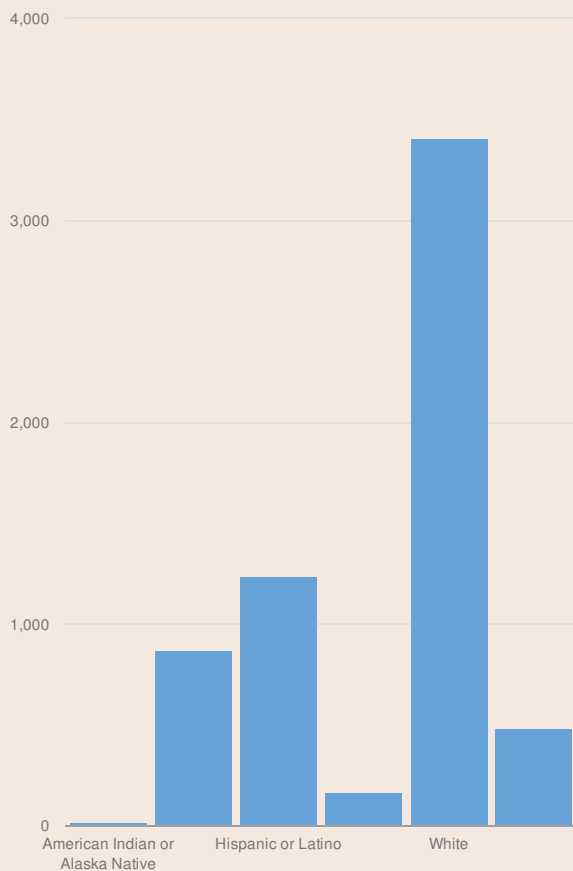

These enrollment data are collected as part of NYSED's Student Information Repository System (SIRS). These counts are as of "BEDS Day" which is typically the first Wednesday in October. Available are enrollment counts for public and charter school students by various demographics for the 2016 - 17 school year. For nonpublic school enrollment data please see the [Non-Public School Enrollment and Staff information](#) on our Information and Reporting Services webpage.

KINGSTON CITY SCHOOL DISTRICT ENROLLMENT (2016 - 17)

K-12 Enrollment: 6,165

ENROLLMENT BY GENDER

ENROLLMENT BY ETHNICITY

OTHER GROUPS

ENROLLMENT BY GRADE

PRE-K (HALF DAY)	PRE-K (FULL DAY)	K (FULL DAY)	1ST GRADE
178 3%	74 1%	469 7%	471 7%
2ND GRADE	3RD GRADE	4TH GRADE	5TH GRADE
474 7%	498 8%	467 7%	487 8%
6TH GRADE	UNGRADED ELEMENTARY	7TH GRADE	8TH GRADE
431 7%	24 0%	469 7%	472 7%
9TH GRADE	10TH GRADE	11TH GRADE	12TH GRADE
488 8%	521 8%	440 7%	421 7%
UNGRADED SECONDARY			
33 1%			