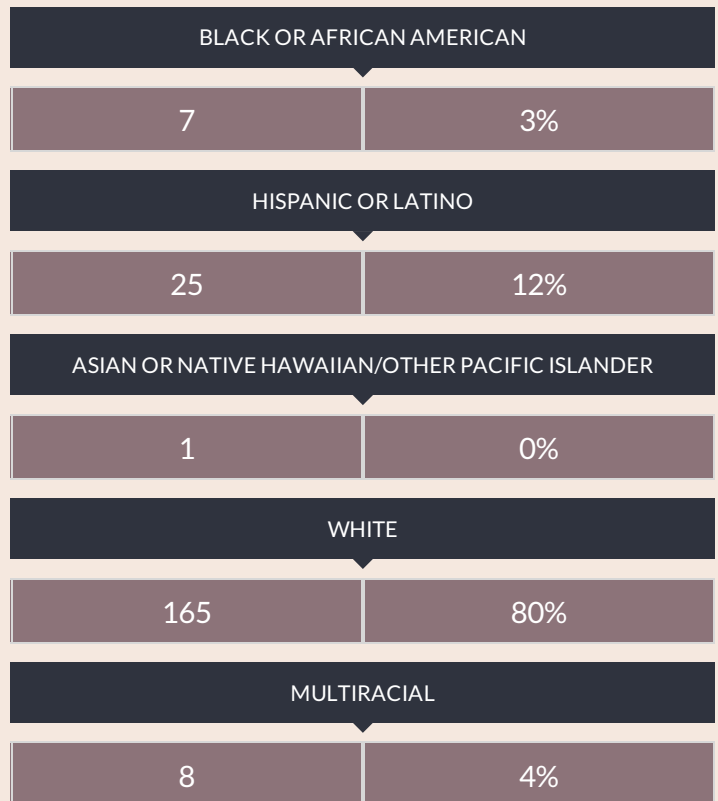

ENROLLMENT BY ETHNICITY