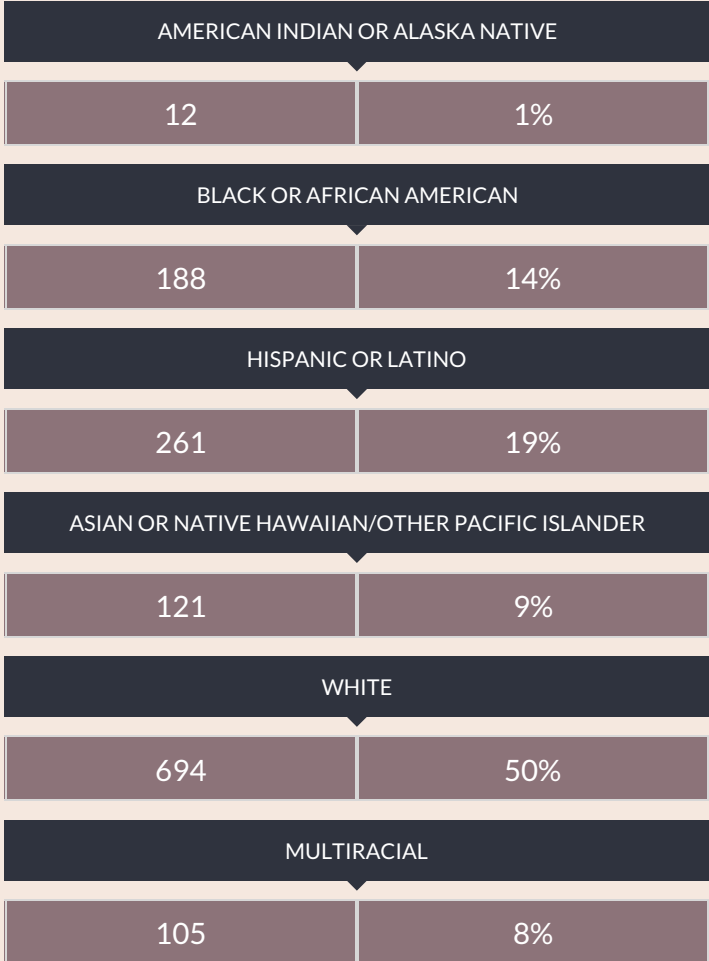

ENROLLMENT BY ETHNICITY