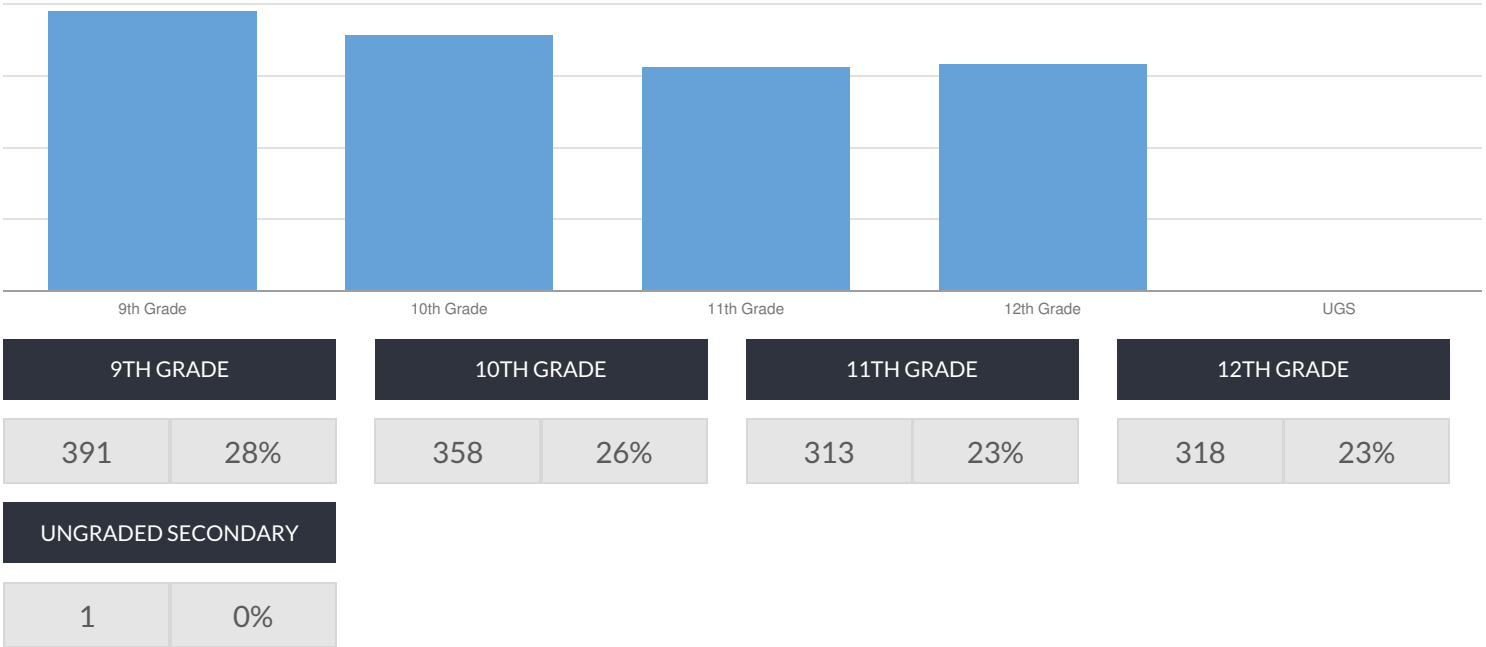

BEACON HIGH SCHOOL ENROLLMENT (2017 - 18)

K-12 Enrollment: 1,381

ENROLLMENT BY GENDER

ENROLLMENT BY ETHNICITY

OTHER GROUPS

ENROLLMENT BY GRADE

© COPYRIGHT NEW YORK STATE EDUCATION DEPARTMENT, ALL RIGHTS RESERVED.