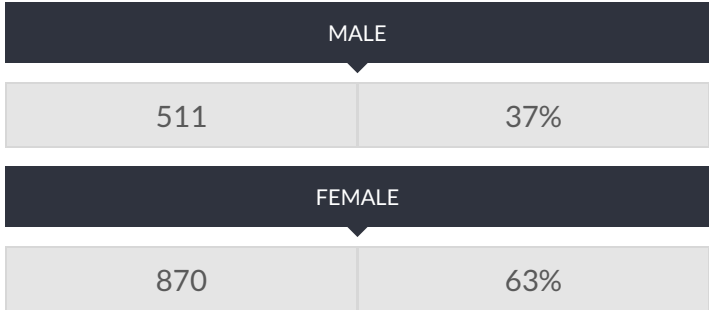

These enrollment data are collected as part of NYSED's Student Information Repository System (SIRS). These counts are as of "BEDS Day" which is typically the first Wednesday in October. Available are enrollment counts for public and charter school students by various demographics for the 2017 - 18 school year. For nonpublic school enrollment data please see the [Non-Public School Enrollment and Staff information](#) on our Information and Reporting Services webpage.

BEACON HIGH SCHOOL ENROLLMENT (2017 - 18)

K-12 Enrollment: 1,381

ENROLLMENT BY GENDER