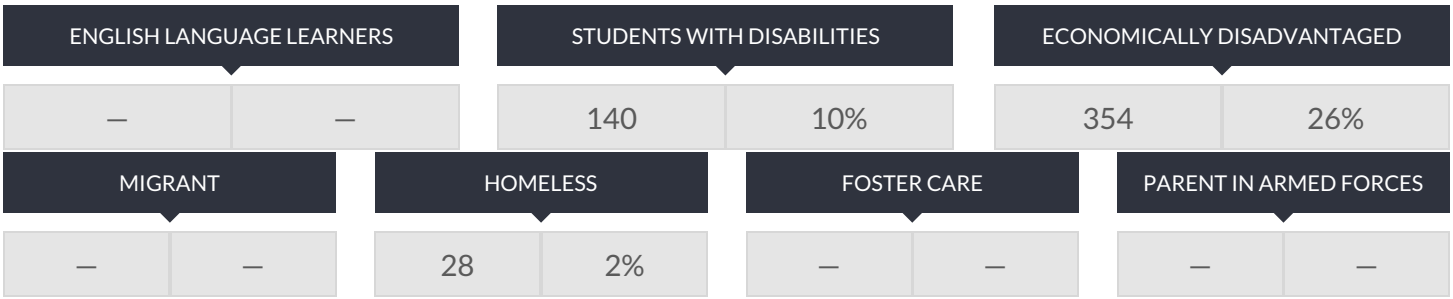

BEACON HIGH SCHOOL ENROLLMENT (2017 - 18)

K-12 Enrollment: 1,381

ENROLLMENT BY GENDER

ENROLLMENT BY ETHNICITY

OTHER GROUPS

ENROLLMENT BY GRADE

© COPYRIGHT NEW YORK STATE EDUCATION DEPARTMENT, ALL RIGHTS RESERVED.