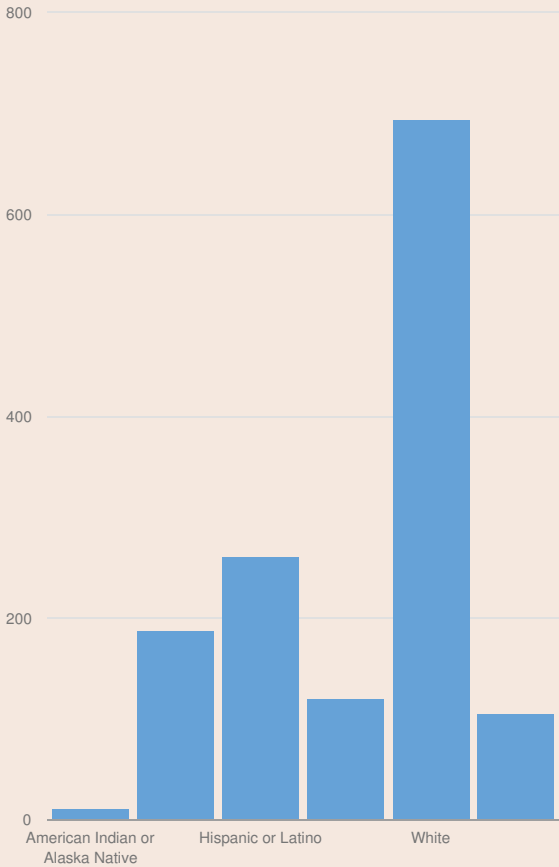

These enrollment data are collected as part of NYSED's Student Information Repository System (SIRS). These counts are as of "BEDS Day" which is typically the first Wednesday in October. Available are enrollment counts for public and charter school students by various demographics for the 2017 - 18 school year. For nonpublic school enrollment data please see the [Non-Public School Enrollment and Staff information](#) on our Information and Reporting Services webpage.

BEACON HIGH SCHOOL ENROLLMENT (2017 - 18)

K-12 Enrollment: 1,381

ENROLLMENT BY GENDER

ENROLLMENT BY ETHNICITY

OTHER GROUPS

ENROLLMENT BY GRADE

© COPYRIGHT NEW YORK STATE EDUCATION DEPARTMENT, ALL RIGHTS RESERVED.