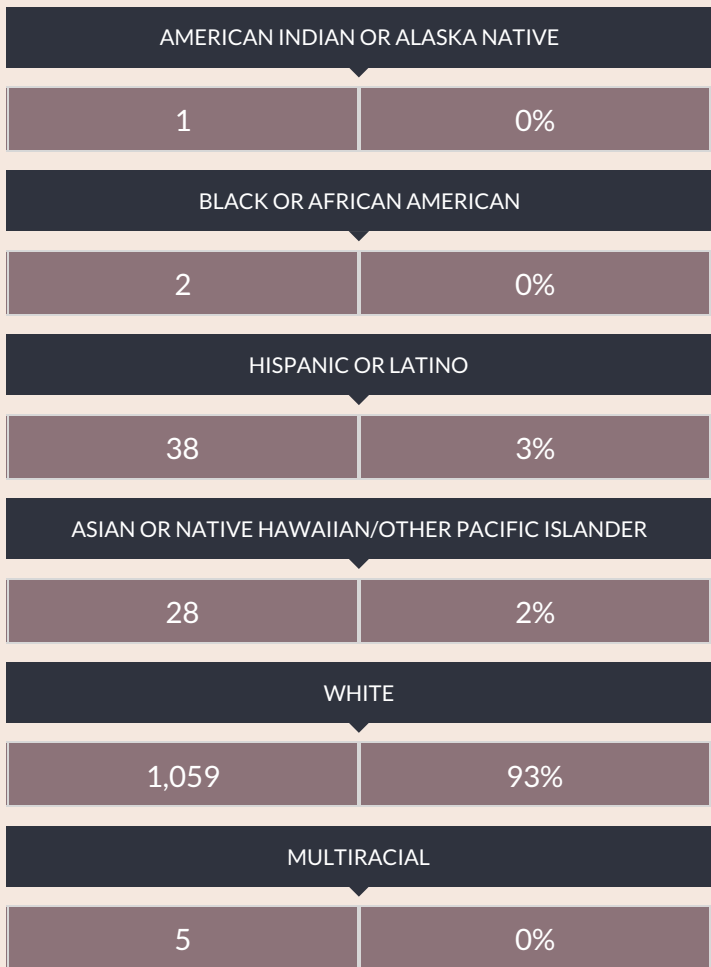

ENROLLMENT BY ETHNICITY