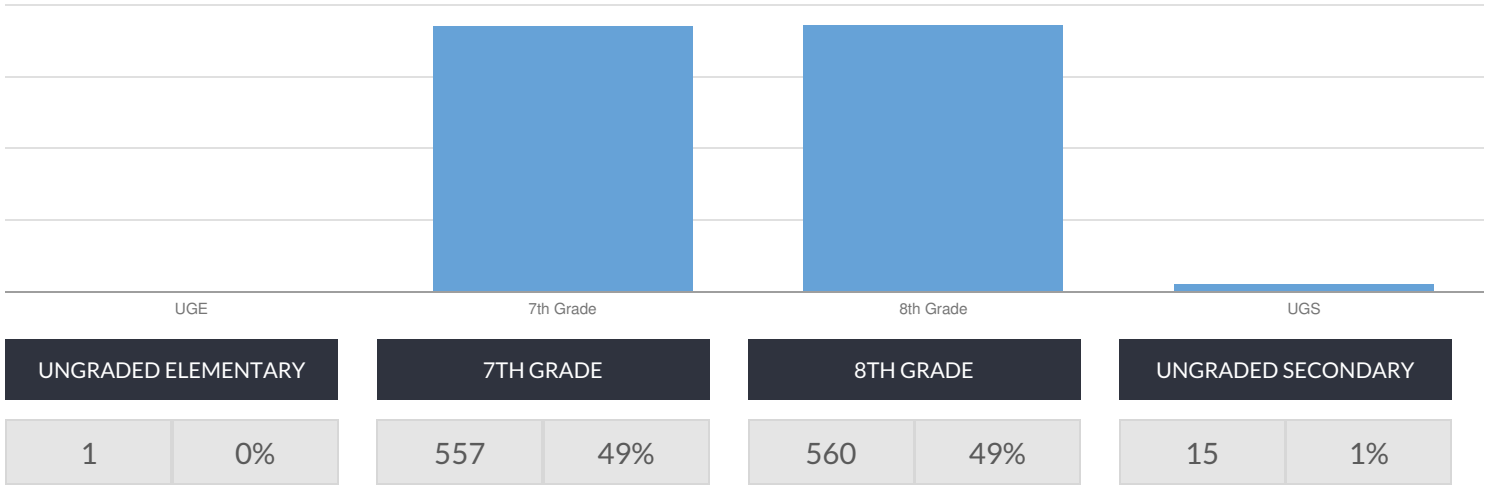

BERNER MIDDLE SCHOOL ENROLLMENT (2016 - 17)

K-12 Enrollment: 1,133

ENROLLMENT BY GENDER

ENROLLMENT BY ETHNICITY

OTHER GROUPS

ENROLLMENT BY GRADE

© COPYRIGHT NEW YORK STATE EDUCATION DEPARTMENT, ALL RIGHTS RESERVED.