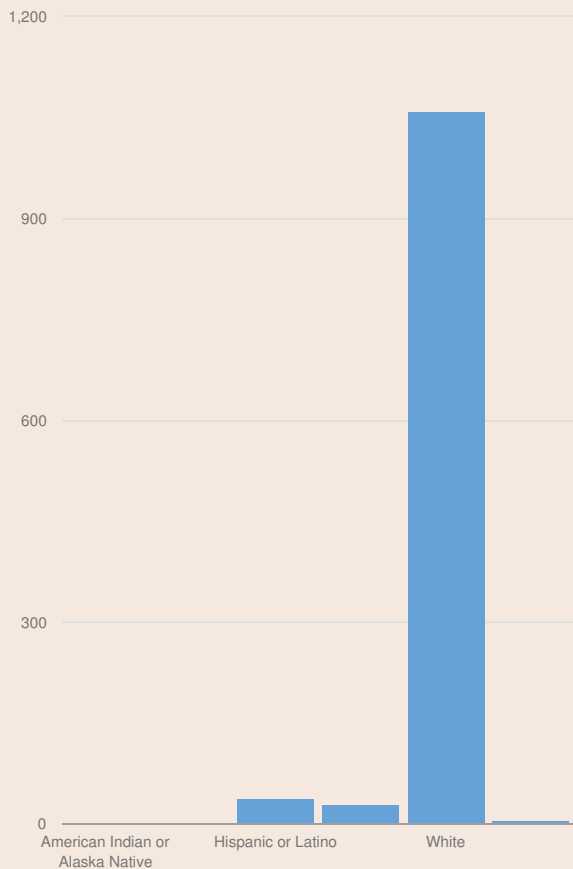

ENROLLMENT BY ETHNICITY