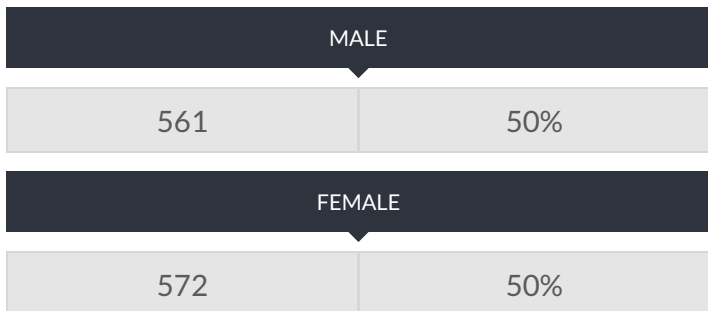

These enrollment data are collected as part of NYSED's Student Information Repository System (SIRS). These counts are as of "BEDS Day" which is typically the first Wednesday in October. Available are enrollment counts for public and charter school students by various demographics for the 2016 - 17 school year. For nonpublic school enrollment data please see the [Non-Public School Enrollment and Staff information](#) on our Information and Reporting Services webpage.

BERNER MIDDLE SCHOOL ENROLLMENT (2016 - 17)

K-12 Enrollment: 1,133

ENROLLMENT BY GENDER