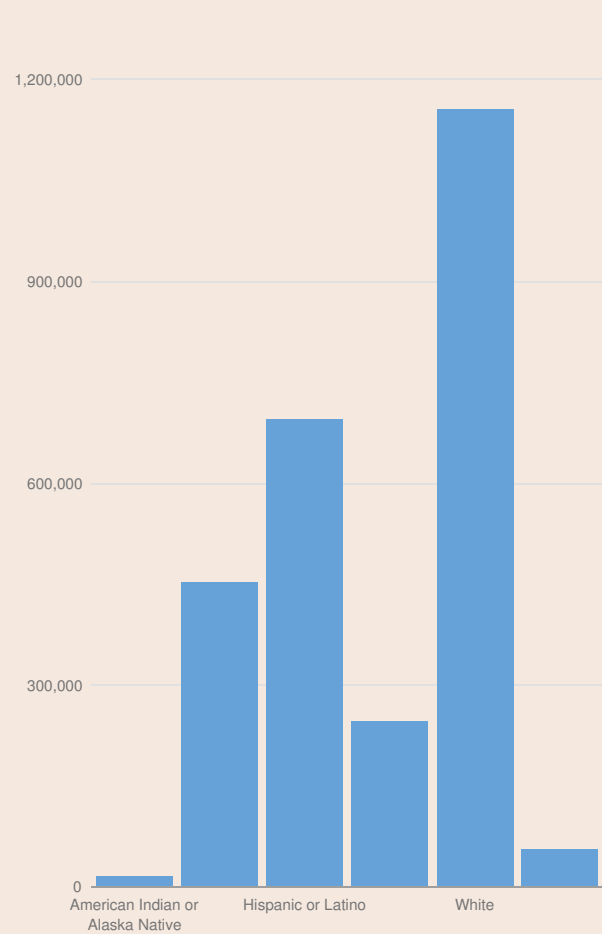

NY STATE PUBLIC SCHOOL ENROLLMENT (2016 - 17)

K-12 Enrollment: 2,629,970

ENROLLMENT BY GENDER

| MALE | |
|-----------|-----|
| 1,348,744 | 51% |
| FEMALE | |
| 1,281,226 | 49% |

ENROLLMENT BY ETHNICITY

| AMERICAN INDIAN OR ALASKA NATIVE | |
|---|-----|
| 17,500 | 1% |
| BLACK OR AFRICAN AMERICAN | |
| 455,376 | 17% |
| HISPANIC OR LATINO | |
| 696,822 | 26% |
| ASIAN OR NATIVE HAWAIIAN/OTHER PACIFIC ISLANDER | |
| 247,032 | 9% |
| WHITE | |
| 1,155,959 | 44% |
| MULTIRACIAL | |
| 57,281 | 2% |