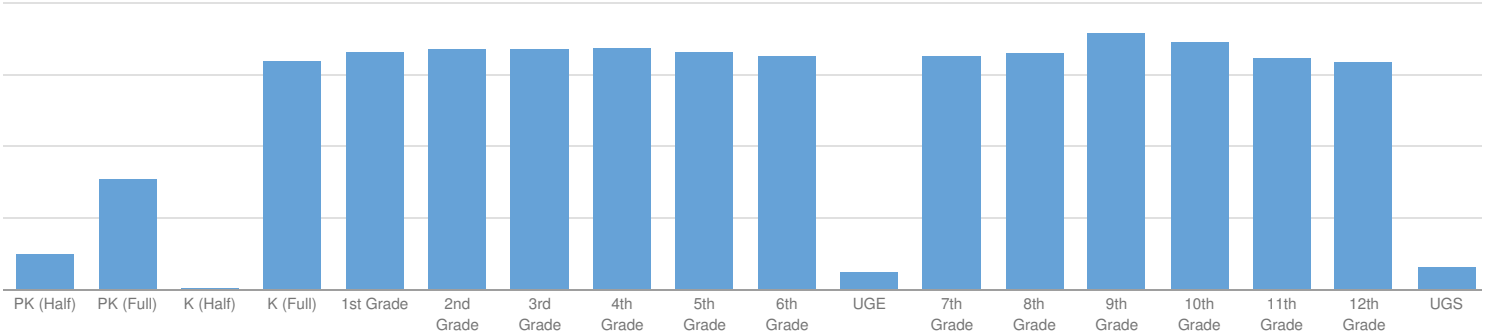

OTHER GROUPS

ENGLISH LANGUAGE LEARNERS	
237,076	9%

STUDENTS WITH DISABILITIES	
454,844	17%

ECONOMICALLY DISADVANTAGED	
1,439,985	55%

ENROLLMENT BY GRADE

PRE-K (HALF DAY)	PRE-K (FULL DAY)	K (HALF DAY)	K (FULL DAY)
29,630 | 1%	93,051 | 3%	1,970 | 0%	191,352 | 7%
1ST GRADE	2ND GRADE	3RD GRADE	4TH GRADE
198,942 | 7%	201,213 | 7%	201,950 | 7%	202,160 | 7%
5TH GRADE	6TH GRADE	UNGRADED ELEMENTARY	7TH GRADE
199,110 | 7%	195,946 | 7%	15,307 | 1%	196,512 | 7%
8TH GRADE	9TH GRADE	10TH GRADE	11TH GRADE
198,278 | 7%	214,886 | 8%	208,306 | 8%	194,119 | 7%
12TH GRADE	UNGRADED SECONDARY		
190,645 | 7%	19,274 | 1%		

© COPYRIGHT NEW YORK STATE EDUCATION DEPARTMENT, ALL RIGHTS RESERVED.

THIS DOCUMENT WAS CREATED ON: JUNE 17, 2019, 4:41 AM EST