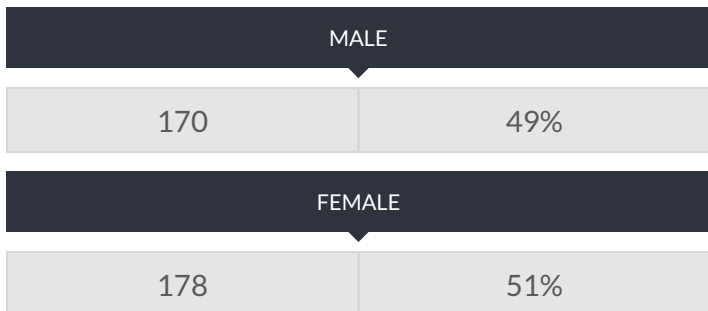

These enrollment data are collected as part of NYSED's Student Information Repository System (SIRS). These counts are as of "BEDS Day" which is typically the first Wednesday in October. Available are enrollment counts for public and charter school students by various demographics for the 2016 - 17 school year. For nonpublic school enrollment data please see the [Non-Public School Enrollment and Staff information](#) on our Information and Reporting Services webpage.

A MACARTHUR BARR MS 5-6 ACADEMY ENROLLMENT (2016 - 17)

K-12 Enrollment: 348

ENROLLMENT BY GENDER

ENROLLMENT BY ETHNICITY

OTHER GROUPS

ENROLLMENT BY GRADE

© COPYRIGHT NEW YORK STATE EDUCATION DEPARTMENT, ALL RIGHTS RESERVED.