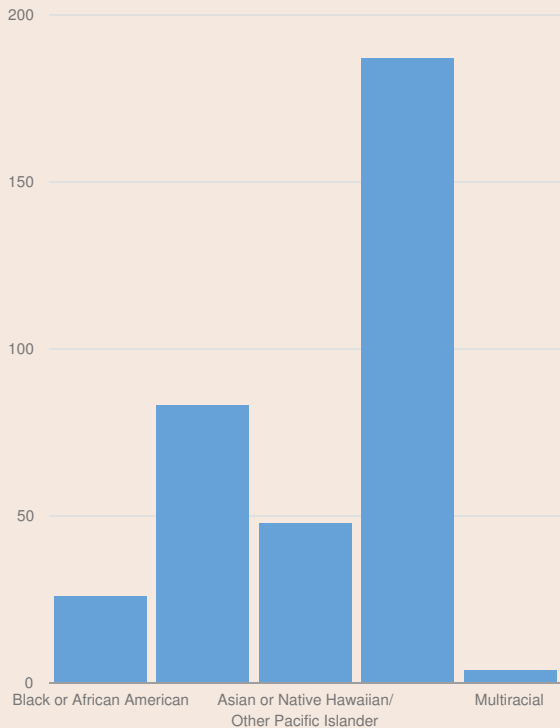

These enrollment data are collected as part of NYSED's Student Information Repository System (SIRS). These counts are as of "BEDS Day" which is typically the first Wednesday in October. Available are enrollment counts for public and charter school students by various demographics for the 2016 - 17 school year. For nonpublic school enrollment data please see the [Non-Public School Enrollment and Staff information](#) on our Information and Reporting Services webpage.

A MACARTHUR BARR MS 5-6 ACADEMY ENROLLMENT (2016 - 17)

K-12 Enrollment: 348

ENROLLMENT BY GENDER

ENROLLMENT BY ETHNICITY

OTHER GROUPS

ENROLLMENT BY GRADE

© COPYRIGHT NEW YORK STATE EDUCATION DEPARTMENT, ALL RIGHTS RESERVED.