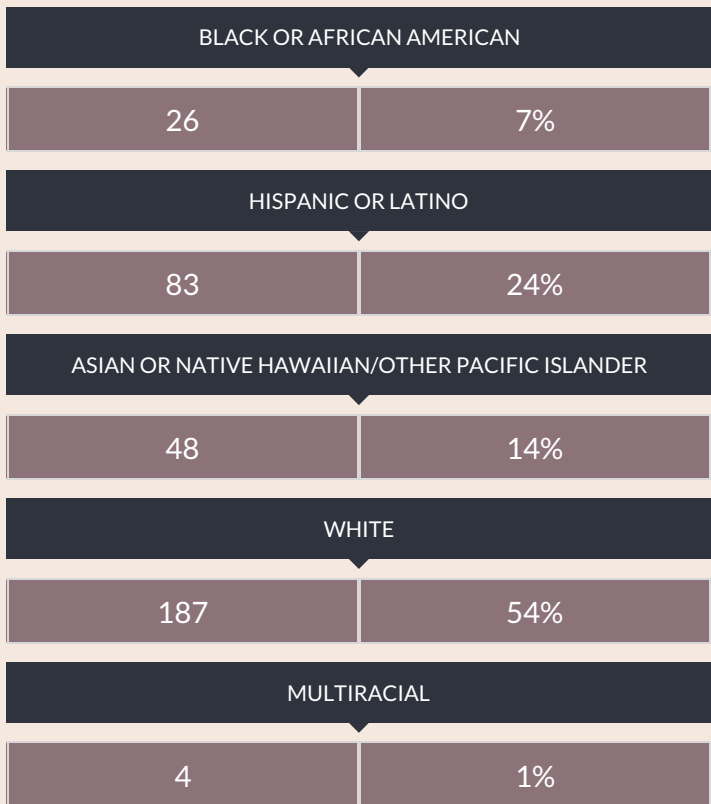

These enrollment data are collected as part of NYSED's Student Information Repository System (SIRS). These counts are as of "BEDS Day" which is typically the first Wednesday in October. Available are enrollment counts for public and charter school students by various demographics for the 2016 - 17 school year. For nonpublic school enrollment data please see the [Non-Public School Enrollment and Staff information](#) on our Information and Reporting Services webpage.

A MACARTHUR BARR MS 5-6 ACADEMY ENROLLMENT (2016 - 17)

K-12 Enrollment: 348

ENROLLMENT BY GENDER

ENROLLMENT BY ETHNICITY

OTHER GROUPS

ENROLLMENT BY GRADE

© COPYRIGHT NEW YORK STATE EDUCATION DEPARTMENT, ALL RIGHTS RESERVED.