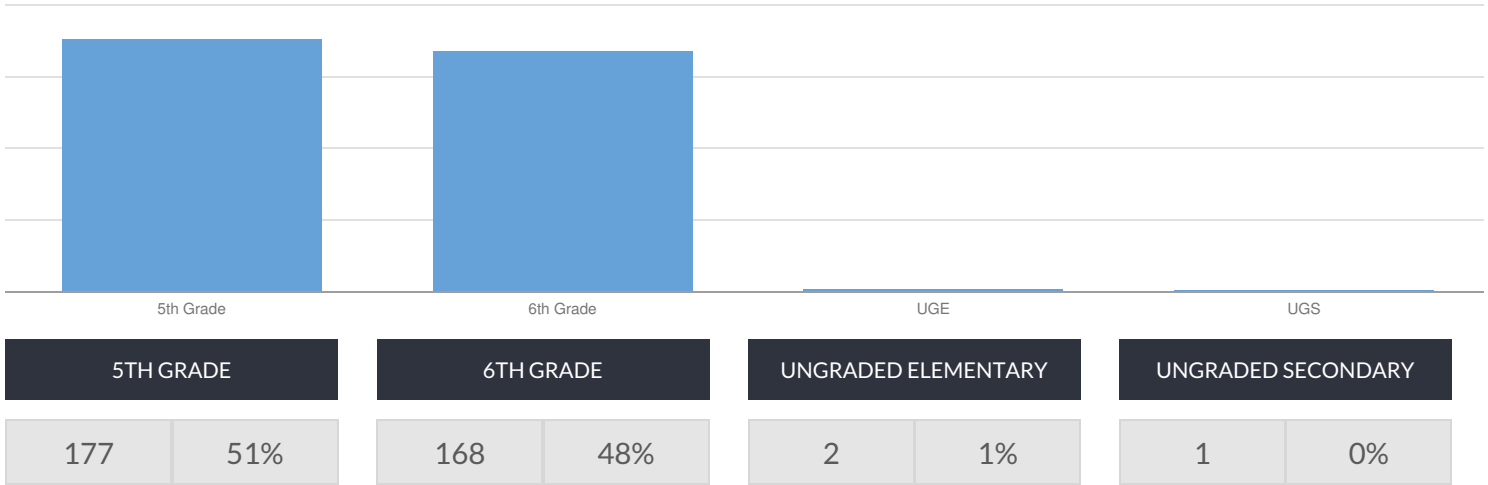

A MACARTHUR BARR MS 5-6 ACADEMY ENROLLMENT (2016 - 17)

K-12 Enrollment: 348

ENROLLMENT BY GENDER

ENROLLMENT BY ETHNICITY

OTHER GROUPS

ENROLLMENT BY GRADE

© COPYRIGHT NEW YORK STATE EDUCATION DEPARTMENT, ALL RIGHTS RESERVED.