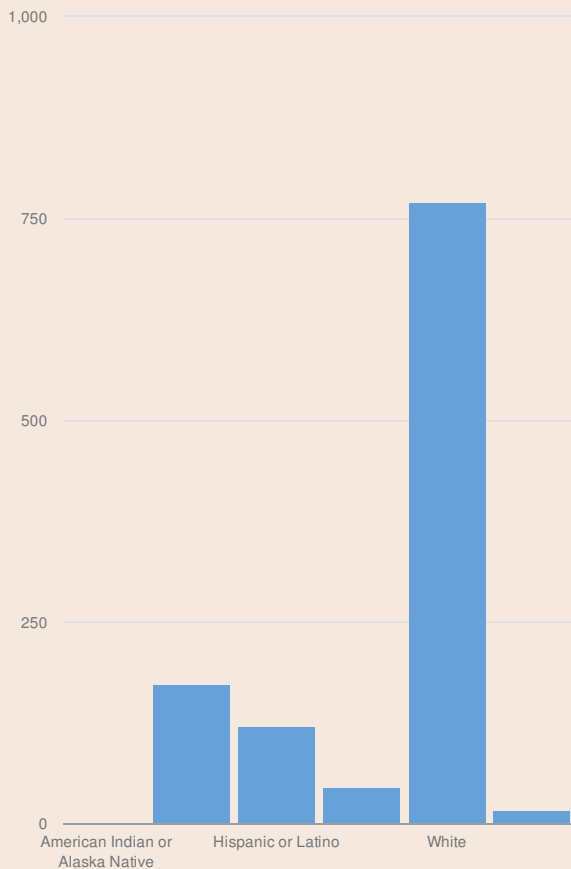

ENROLLMENT BY ETHNICITY

OTHER GROUPS