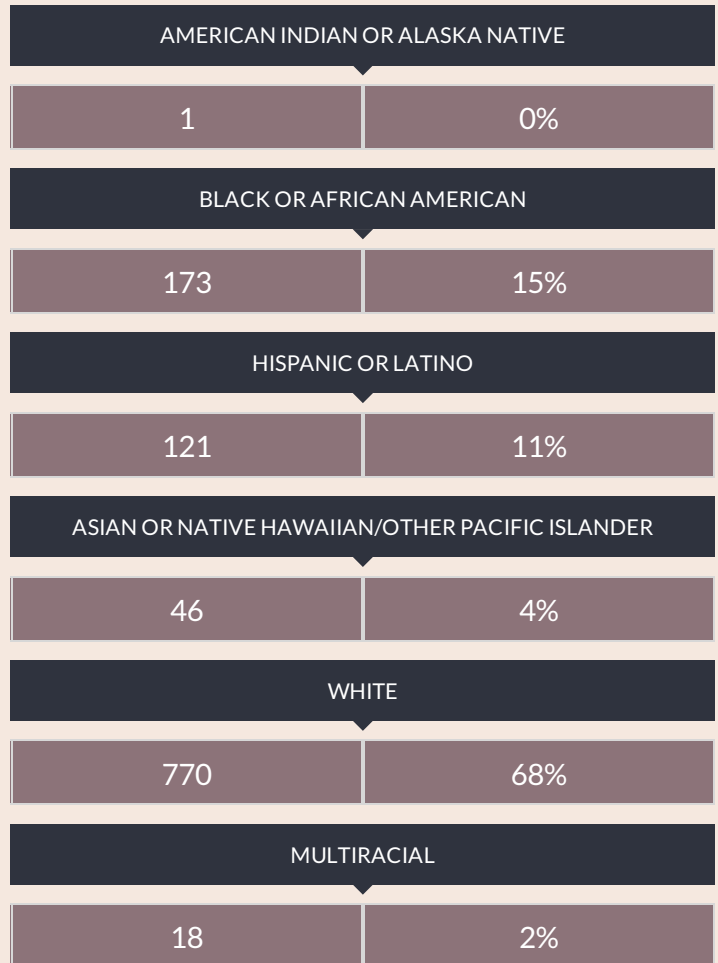

ENROLLMENT BY ETHNICITY

OTHER GROUPS