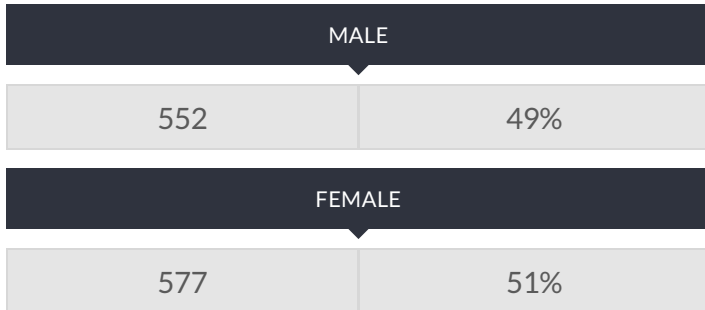

These enrollment data are collected as part of NYSED's Student Information Repository System (SIRS). These counts are as of "BEDS Day" which is typically the first Wednesday in October. Available are enrollment counts for public and charter school students by various demographics for the 2016 - 17 school year. For nonpublic school enrollment data please see the [Non-Public School Enrollment and Staff information](#) on our Information and Reporting Services webpage.

ATHENA HIGH SCHOOL ENROLLMENT (2016 - 17)

K-12 Enrollment: 1,129

ENROLLMENT BY GENDER