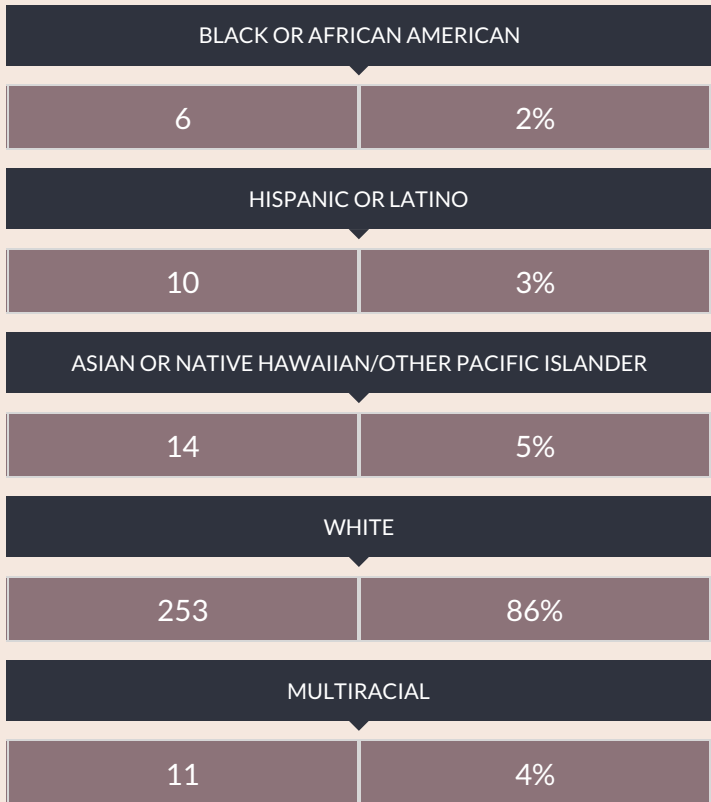

ENROLLMENT BY ETHNICITY