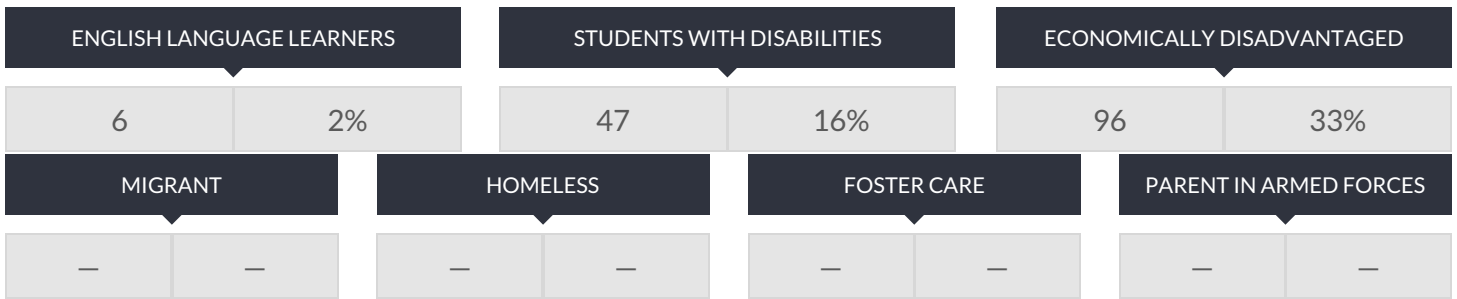

ALTAMONT ELEMENTARY SCHOOL ENROLLMENT (2017 - 18)

K-12 Enrollment: 294

ENROLLMENT BY GENDER

ENROLLMENT BY ETHNICITY

OTHER GROUPS

ENROLLMENT BY GRADE

© COPYRIGHT NEW YORK STATE EDUCATION DEPARTMENT, ALL RIGHTS RESERVED.