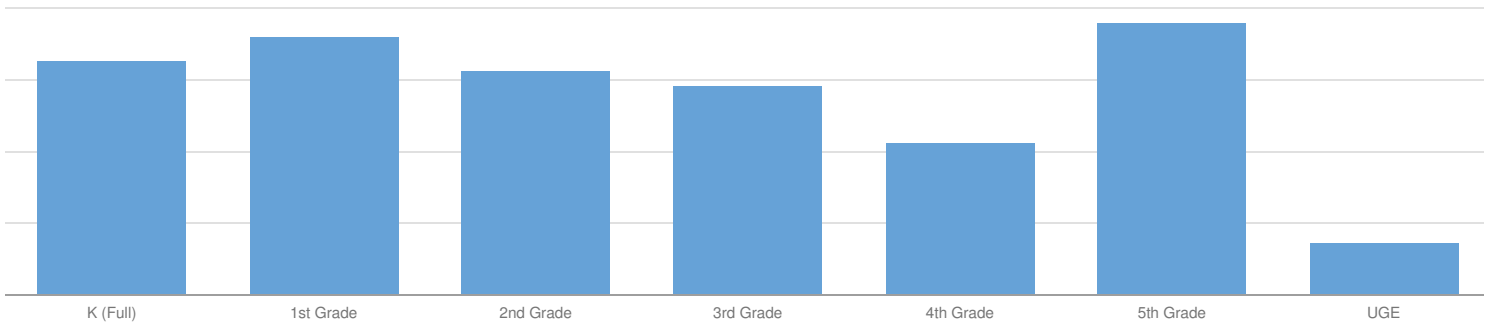

ALTAMONT ELEMENTARY SCHOOL ENROLLMENT (2017 - 18)

K-12 Enrollment: 294

ENROLLMENT BY GENDER

ENROLLMENT BY ETHNICITY

OTHER GROUPS

ENROLLMENT BY GRADE

© COPYRIGHT NEW YORK STATE EDUCATION DEPARTMENT, ALL RIGHTS RESERVED.