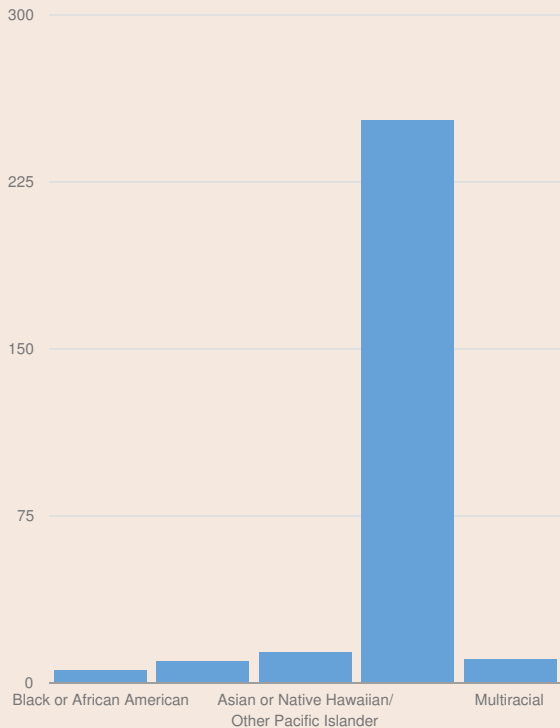

ENROLLMENT BY ETHNICITY