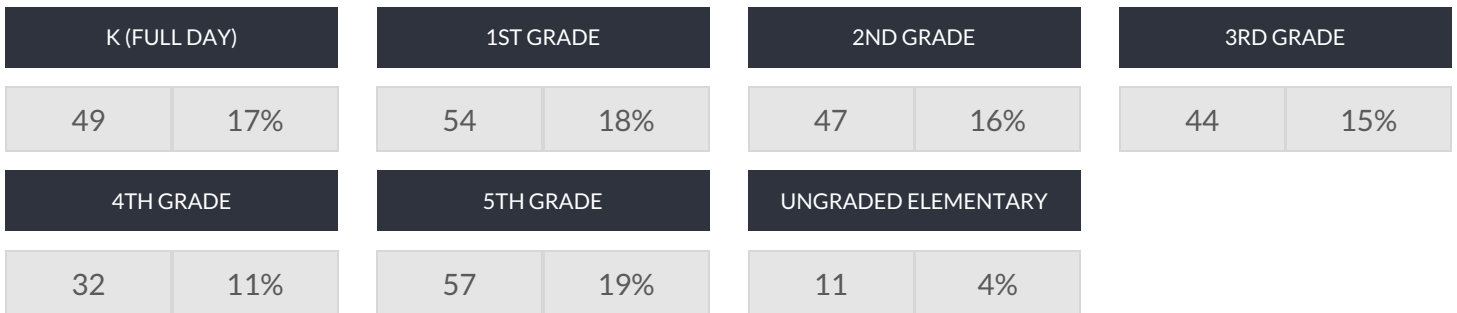

ALTAMONT ELEMENTARY SCHOOL ENROLLMENT (2017 - 18)

K-12 Enrollment: 294

ENROLLMENT BY GENDER

ENROLLMENT BY ETHNICITY

OTHER GROUPS

ENROLLMENT BY GRADE

© COPYRIGHT NEW YORK STATE EDUCATION DEPARTMENT, ALL RIGHTS RESERVED.