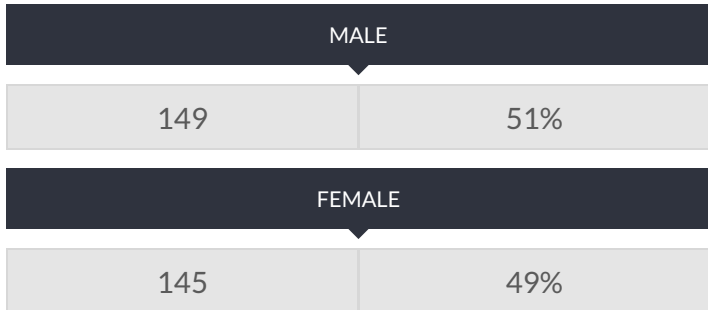

These enrollment data are collected as part of NYSED's Student Information Repository System (SIRS). These counts are as of "BEDS Day" which is typically the first Wednesday in October. Available are enrollment counts for public and charter school students by various demographics for the 2017 - 18 school year. For nonpublic school enrollment data please see the [Non-Public School Enrollment and Staff information](#) on our Information and Reporting Services webpage.

ALTAMONT ELEMENTARY SCHOOL ENROLLMENT (2017 - 18)

K-12 Enrollment: 294

ENROLLMENT BY GENDER