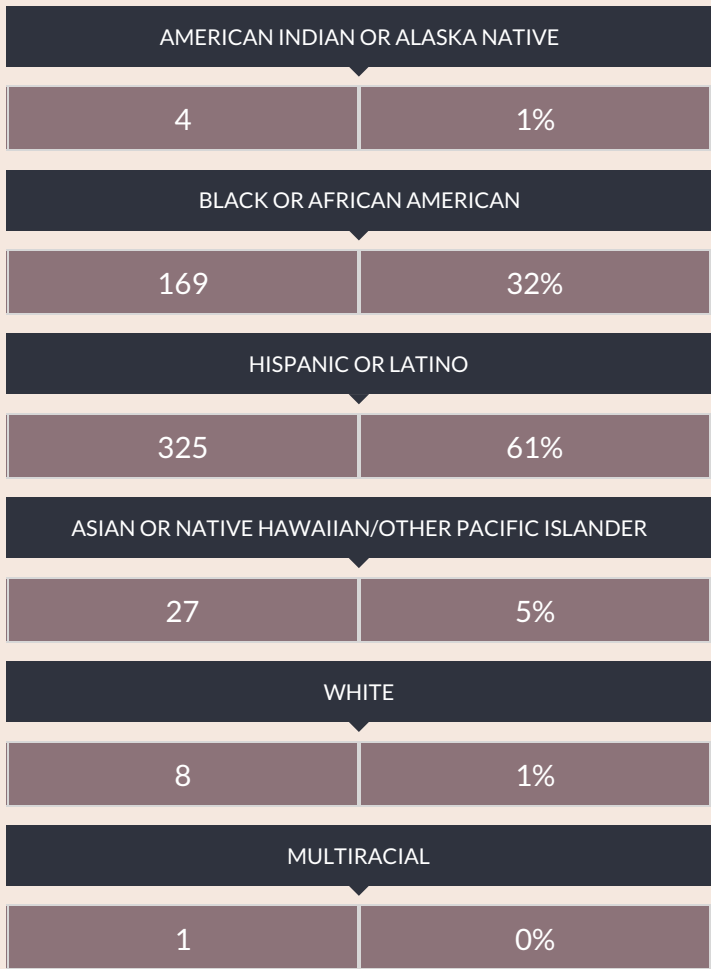

These enrollment data are collected as part of NYSED's Student Information Repository System (SIRS). These counts are as of "BEDS Day" which is typically the first Wednesday in October. Available are enrollment counts for public and charter school students by various demographics for the 2012 - 13 school year. For nonpublic school enrollment data please see the [Non-Public School Enrollment and Staff information](#) on our Information and Reporting Services webpage.

### ENROLLMENT BY ETHNICITY