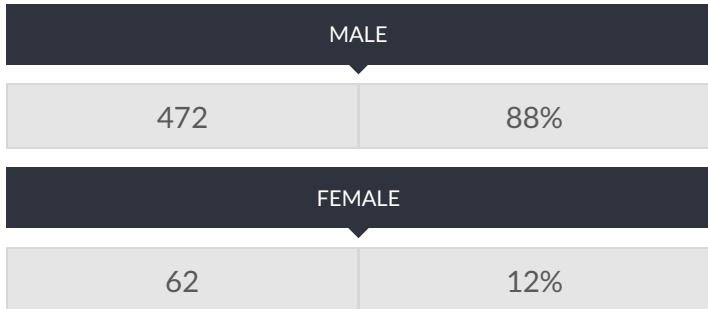

These enrollment data are collected as part of NYSED's Student Information Repository System (SIRS). These counts are as of "BEDS Day" which is typically the first Wednesday in October. Available are enrollment counts for public and charter school students by various demographics for the 2012 - 13 school year. For nonpublic school enrollment data please see the [Non-Public School Enrollment and Staff information](#) on our Information and Reporting Services webpage.

HIGH SCHOOL-COMPUTERS & TECHNOLOGY ENROLLMENT (2012 - 13)

K-12 Enrollment: 534

ENROLLMENT BY GENDER