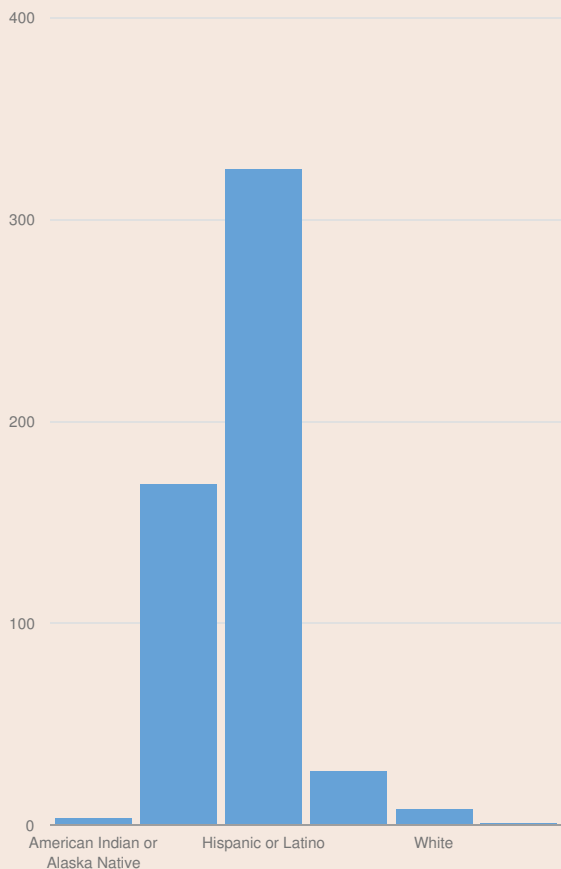

ENROLLMENT BY ETHNICITY