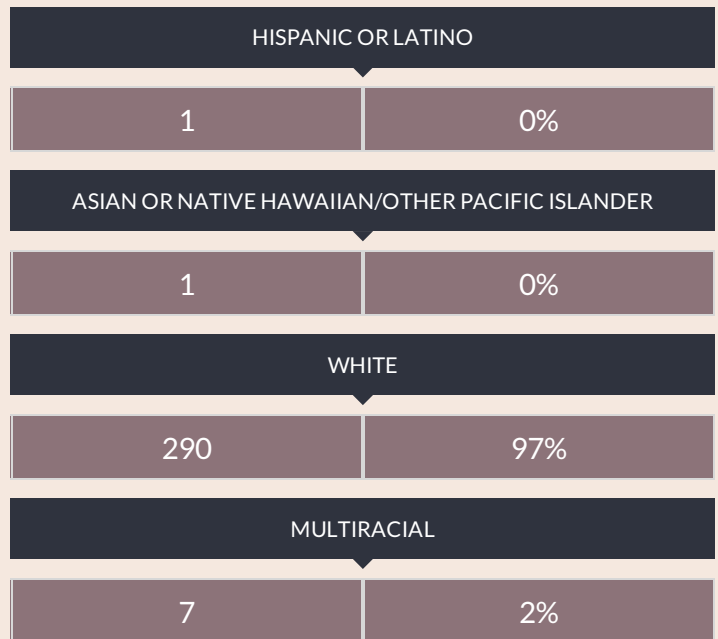

ENROLLMENT BY ETHNICITY