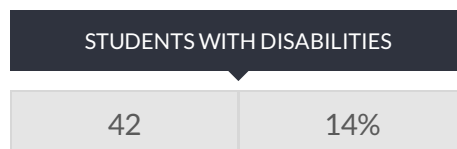

BERLIN ELEMENTARY SCHOOL ENROLLMENT (2016 - 17)

K-12 Enrollment: 299

ENROLLMENT BY GENDER

ENROLLMENT BY ETHNICITY

OTHER GROUPS

ENROLLMENT BY GRADE

K (FULL DAY)

48 | 16%