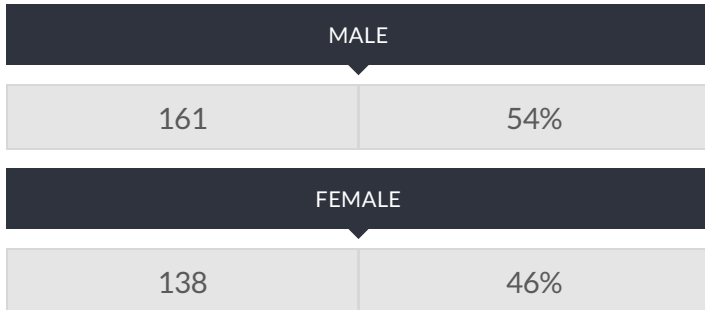

These enrollment data are collected as part of NYSED's Student Information Repository System (SIRS). These counts are as of "BEDS Day" which is typically the first Wednesday in October. Available are enrollment counts for public and charter school students by various demographics for the 2016 - 17 school year. For nonpublic school enrollment data please see the [Non-Public School Enrollment and Staff information](#) on our Information and Reporting Services webpage.

BERLIN ELEMENTARY SCHOOL ENROLLMENT (2016 - 17)

K-12 Enrollment: 299

ENROLLMENT BY GENDER