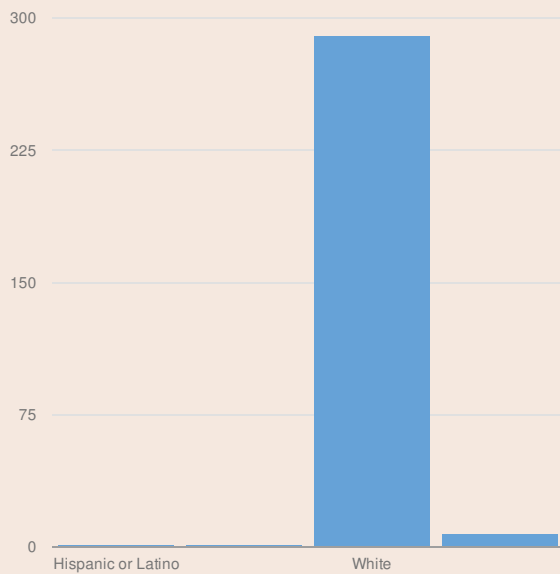

These enrollment data are collected as part of NYSED's Student Information Repository System (SIRS). These counts are as of "BEDS Day" which is typically the first Wednesday in October. Available are enrollment counts for public and charter school students by various demographics for the 2016 - 17 school year. For nonpublic school enrollment data please see the [Non-Public School Enrollment and Staff information](#) on our Information and Reporting Services webpage.

BERLIN ELEMENTARY SCHOOL ENROLLMENT (2016 - 17)

K-12 Enrollment: 299

ENROLLMENT BY GENDER

ENROLLMENT BY ETHNICITY

OTHER GROUPS

ENROLLMENT BY GRADE

K (FULL DAY)

48 | 16%