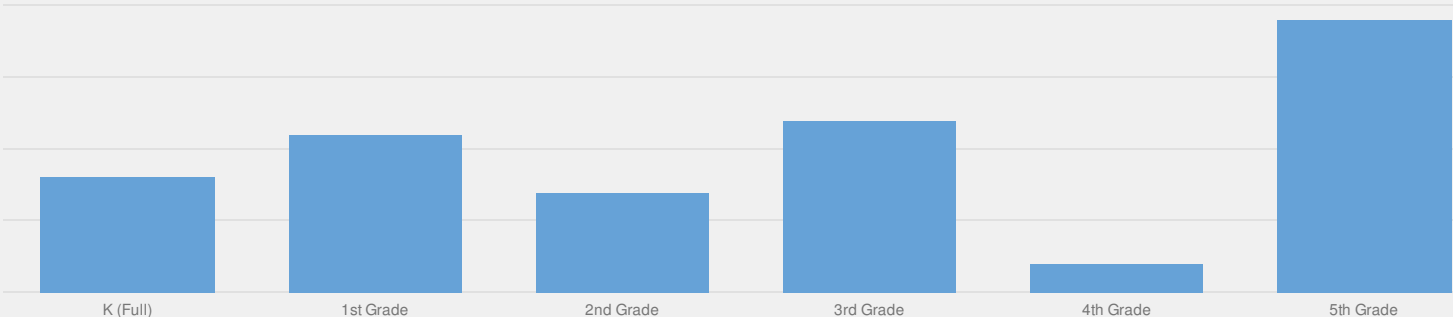

BERLIN ELEMENTARY SCHOOL ENROLLMENT (2016 - 17)

K-12 Enrollment: 299

ENROLLMENT BY GENDER

ENROLLMENT BY ETHNICITY

OTHER GROUPS

ENROLLMENT BY GRADE

K (FULL DAY)

48 | 16%