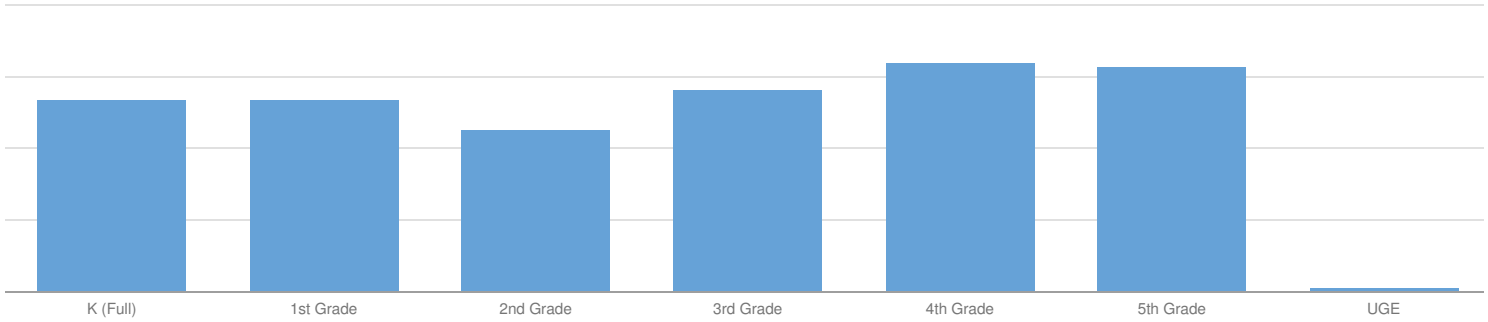

PS 35 FRANZ SIEGEL ENROLLMENT (2016 - 17)

K-12 Enrollment: 674

ENROLLMENT BY GENDER

ENROLLMENT BY ETHNICITY

OTHER GROUPS

ENROLLMENT BY GRADE

© COPYRIGHT NEW YORK STATE EDUCATION DEPARTMENT, ALL RIGHTS RESERVED.