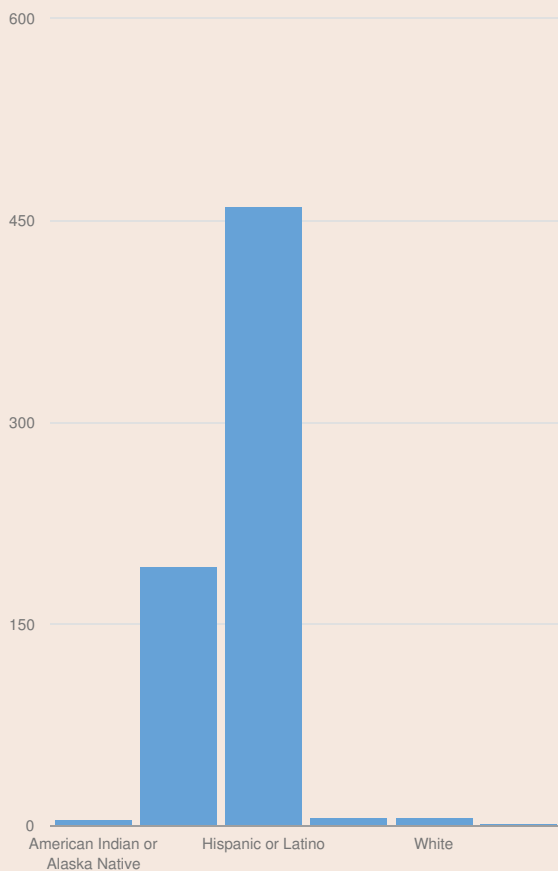

ENROLLMENT BY ETHNICITY