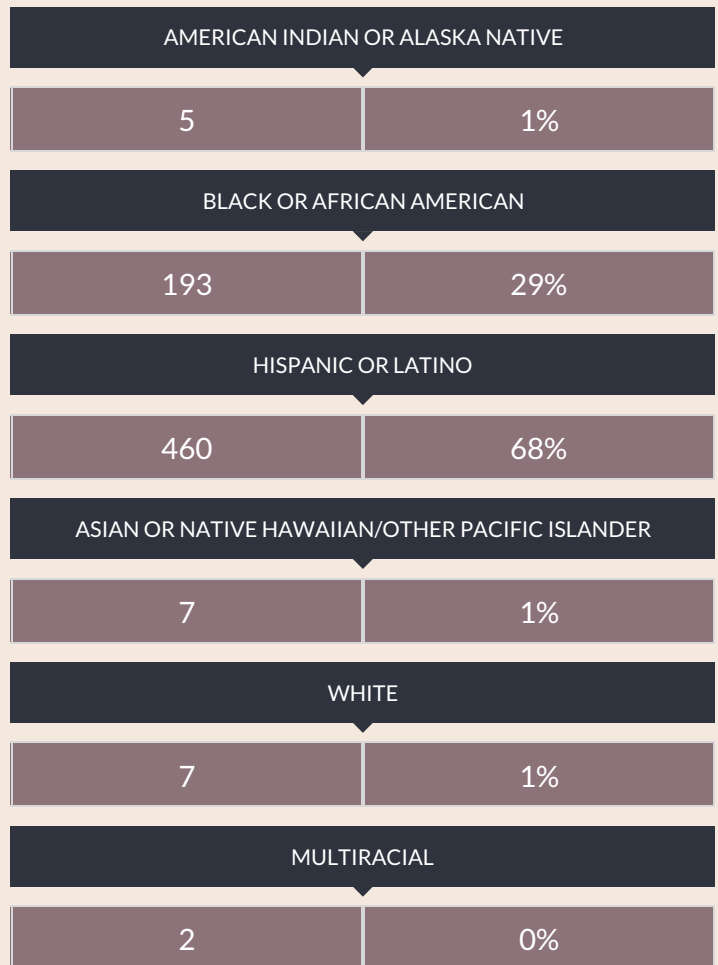

ENROLLMENT BY ETHNICITY