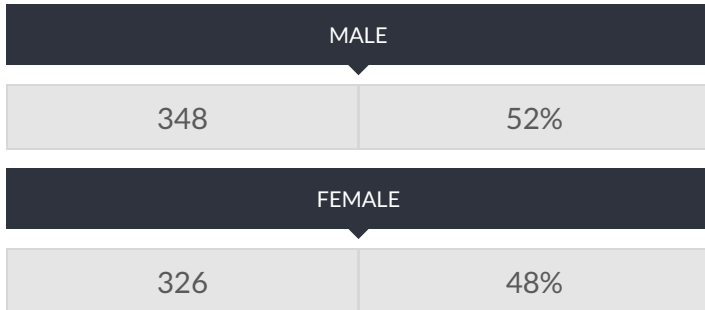

These enrollment data are collected as part of NYSED's Student Information Repository System (SIRS). These counts are as of "BEDS Day" which is typically the first Wednesday in October. Available are enrollment counts for public and charter school students by various demographics for the 2016 - 17 school year. For nonpublic school enrollment data please see the [Non-Public School Enrollment and Staff information](#) on our Information and Reporting Services webpage.

PS 35 FRANZ SIEGEL ENROLLMENT (2016 - 17)

K-12 Enrollment: 674

ENROLLMENT BY GENDER