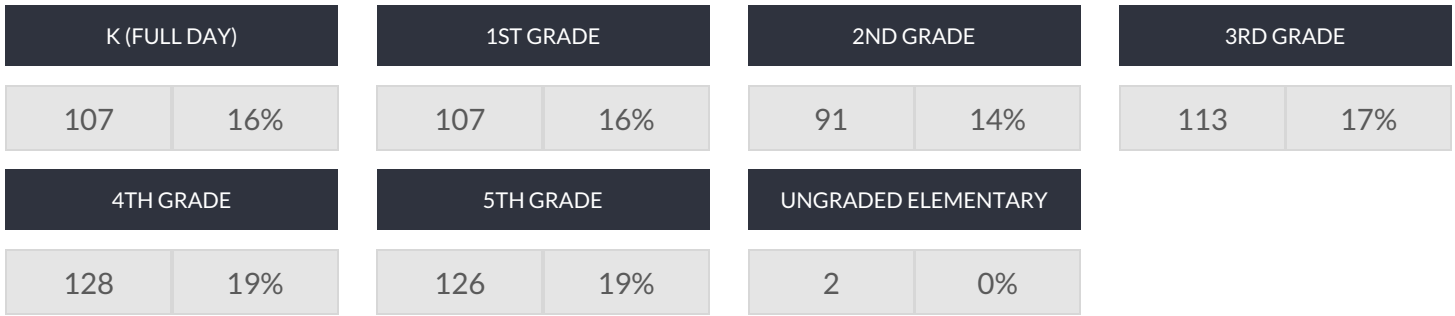

PS 35 FRANZ SIEGEL ENROLLMENT (2016 - 17)

K-12 Enrollment: 674

ENROLLMENT BY GENDER

ENROLLMENT BY ETHNICITY

OTHER GROUPS

ENROLLMENT BY GRADE

© COPYRIGHT NEW YORK STATE EDUCATION DEPARTMENT, ALL RIGHTS RESERVED.