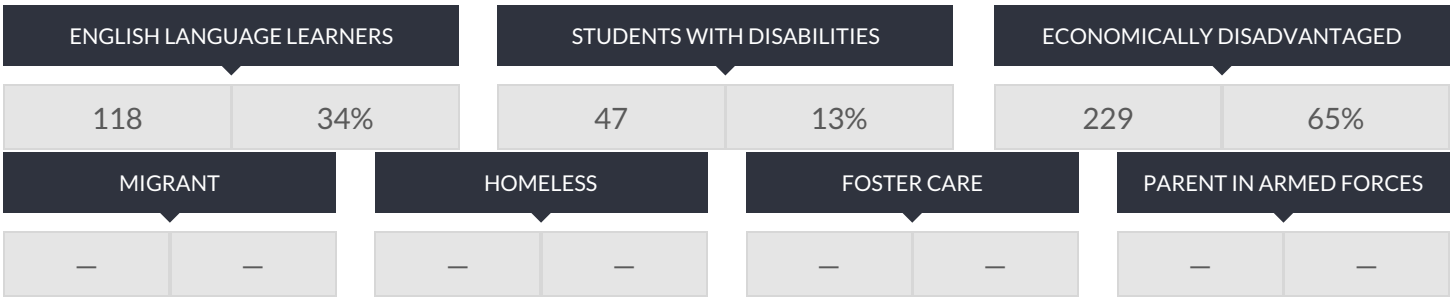

JEFFERSON SCHOOL ENROLLMENT (2017 - 18)

K-12 Enrollment: 351

ENROLLMENT BY GENDER

ENROLLMENT BY ETHNICITY

OTHER GROUPS

ENROLLMENT BY GRADE

© COPYRIGHT NEW YORK STATE EDUCATION DEPARTMENT, ALL RIGHTS RESERVED.