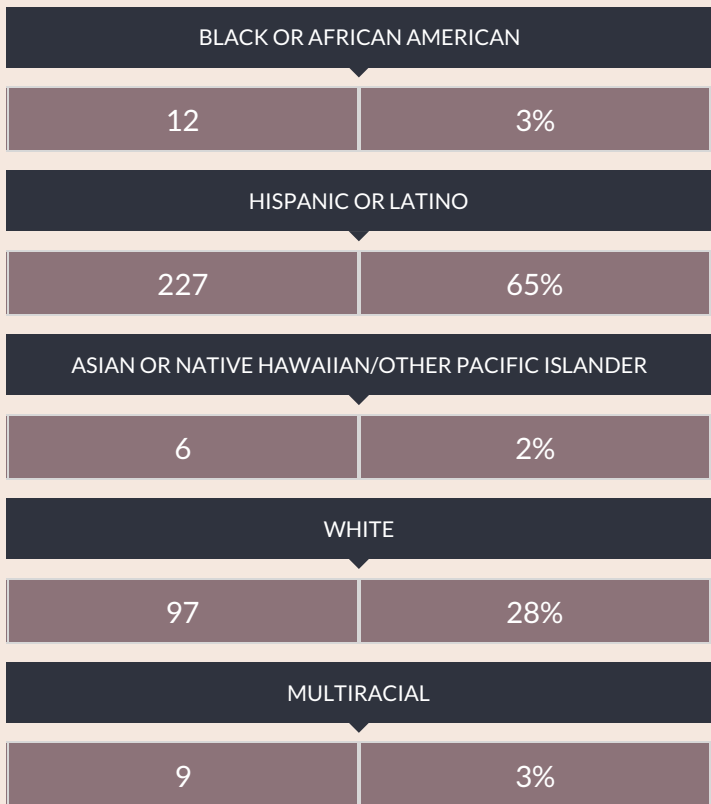

ENROLLMENT BY ETHNICITY