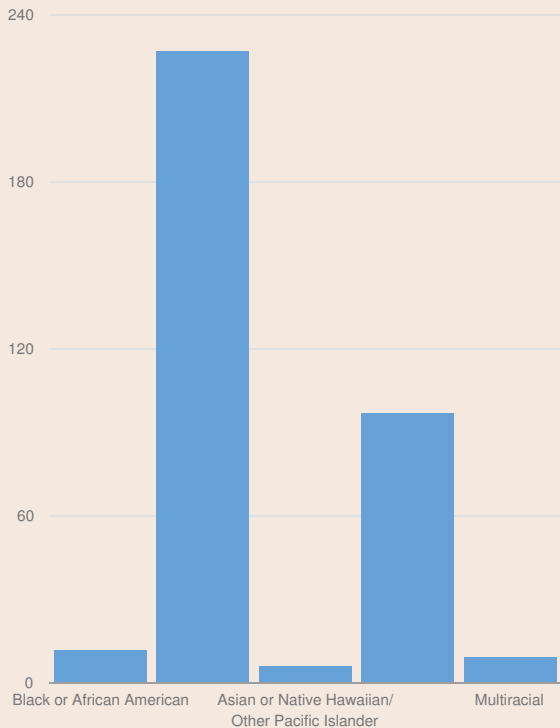

These enrollment data are collected as part of NYSED's Student Information Repository System (SIRS). These counts are as of "BEDS Day" which is typically the first Wednesday in October. Available are enrollment counts for public and charter school students by various demographics for the 2017 - 18 school year. For nonpublic school enrollment data please see the [Non-Public School Enrollment and Staff information](#) on our Information and Reporting Services webpage.

JEFFERSON SCHOOL ENROLLMENT (2017 - 18)

K-12 Enrollment: 351

ENROLLMENT BY GENDER

ENROLLMENT BY ETHNICITY

OTHER GROUPS

ENROLLMENT BY GRADE

© COPYRIGHT NEW YORK STATE EDUCATION DEPARTMENT, ALL RIGHTS RESERVED.