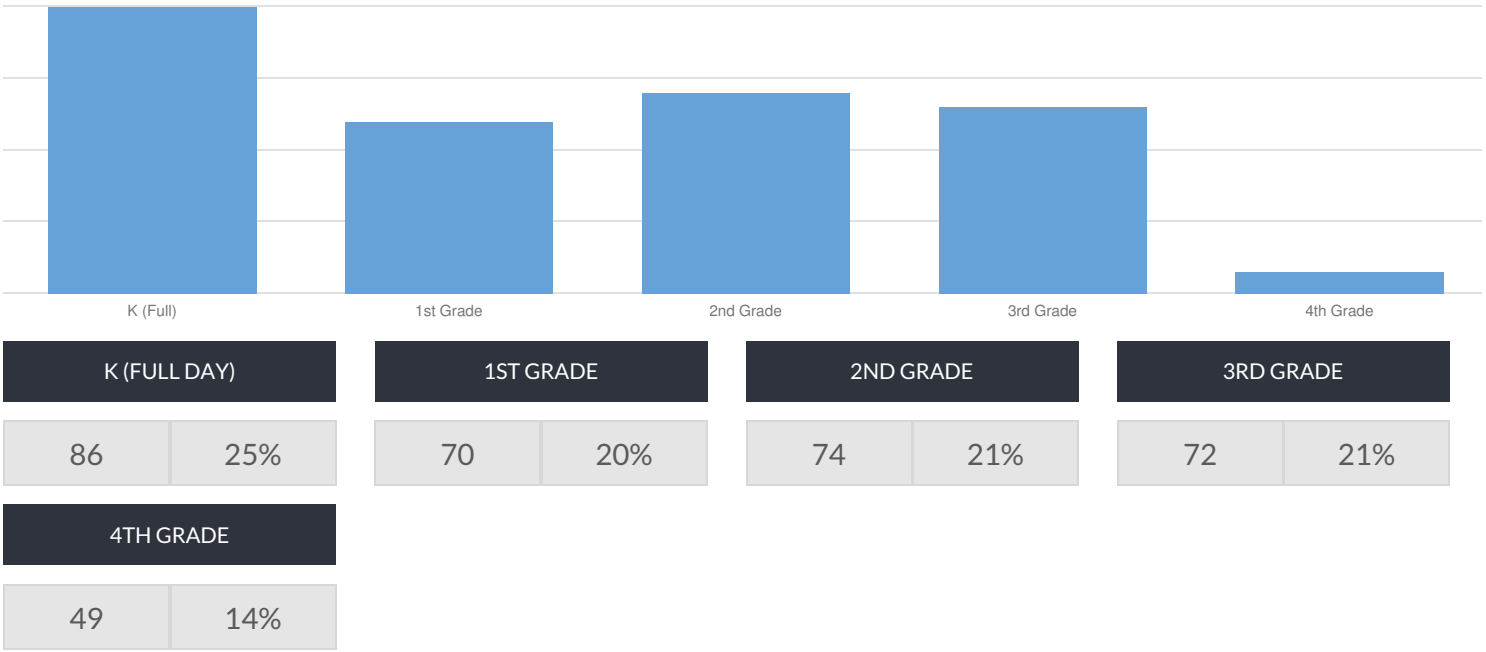

JEFFERSON SCHOOL ENROLLMENT (2017 - 18)

K-12 Enrollment: 351

ENROLLMENT BY GENDER

ENROLLMENT BY ETHNICITY

OTHER GROUPS

ENROLLMENT BY GRADE

© COPYRIGHT NEW YORK STATE EDUCATION DEPARTMENT, ALL RIGHTS RESERVED.