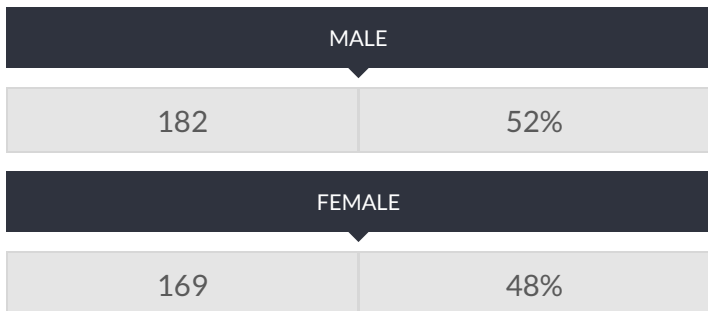

These enrollment data are collected as part of NYSED's Student Information Repository System (SIRS). These counts are as of "BEDS Day" which is typically the first Wednesday in October. Available are enrollment counts for public and charter school students by various demographics for the 2017 - 18 school year. For nonpublic school enrollment data please see the [Non-Public School Enrollment and Staff information](#) on our Information and Reporting Services webpage.

JEFFERSON SCHOOL ENROLLMENT (2017 - 18)

K-12 Enrollment: 351

ENROLLMENT BY GENDER