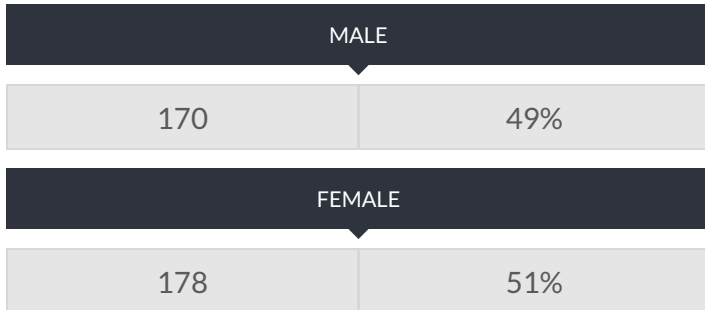

These enrollment data are collected as part of NYSED's Student Information Repository System (SIRS). These counts are as of "BEDS Day" which is typically the first Wednesday in October. Available are enrollment counts for public and charter school students by various demographics for the 2016 - 17 school year. For nonpublic school enrollment data please see the [Non-Public School Enrollment and Staff information](#) on our Information and Reporting Services webpage.

A MACARTHUR BARR MS 5-6 ACADEMY ENROLLMENT (2016 - 17)

K-12 Enrollment: 348

ENROLLMENT BY GENDER

ENROLLMENT BY ETHNICITY

OTHER GROUPS

ENROLLMENT BY GRADE

© COPYRIGHT NEW YORK STATE EDUCATION DEPARTMENT, ALL RIGHTS RESERVED.