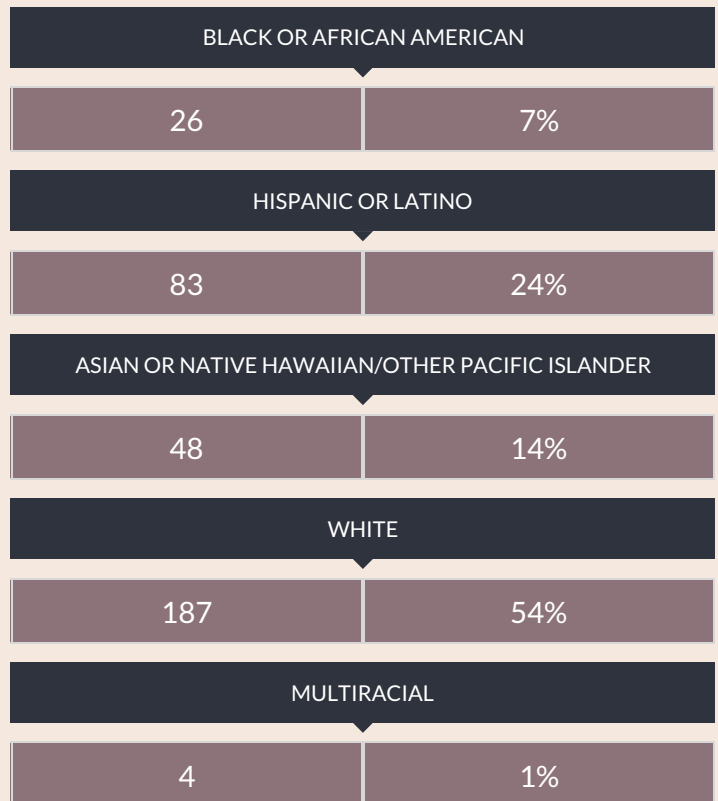

These enrollment data are collected as part of NYSED's Student Information Repository System (SIRS). These counts are as of "BEDS Day" which is typically the first Wednesday in October. Available are enrollment counts for public and charter school students by various demographics for the 2016 - 17 school year. For nonpublic school enrollment data please see the [Non-Public School Enrollment and Staff information](#) on our Information and Reporting Services webpage.

A MACARTHUR BARR MS 5-6 ACADEMY ENROLLMENT (2016 - 17)

K-12 Enrollment: 348

ENROLLMENT BY GENDER

ENROLLMENT BY ETHNICITY

OTHER GROUPS

ENROLLMENT BY GRADE

© COPYRIGHT NEW YORK STATE EDUCATION DEPARTMENT, ALL RIGHTS RESERVED.