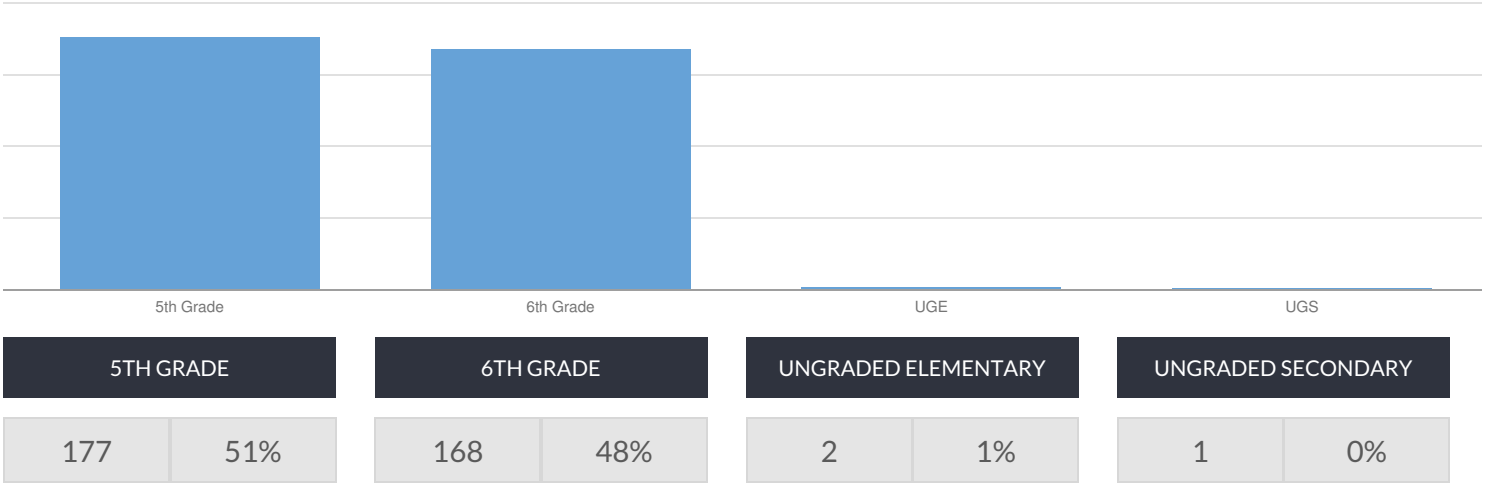

A MACARTHUR BARR MS 5-6 ACADEMY ENROLLMENT (2016 - 17)

K-12 Enrollment: 348

ENROLLMENT BY GENDER

ENROLLMENT BY ETHNICITY

OTHER GROUPS

ENROLLMENT BY GRADE

© COPYRIGHT NEW YORK STATE EDUCATION DEPARTMENT, ALL RIGHTS RESERVED.