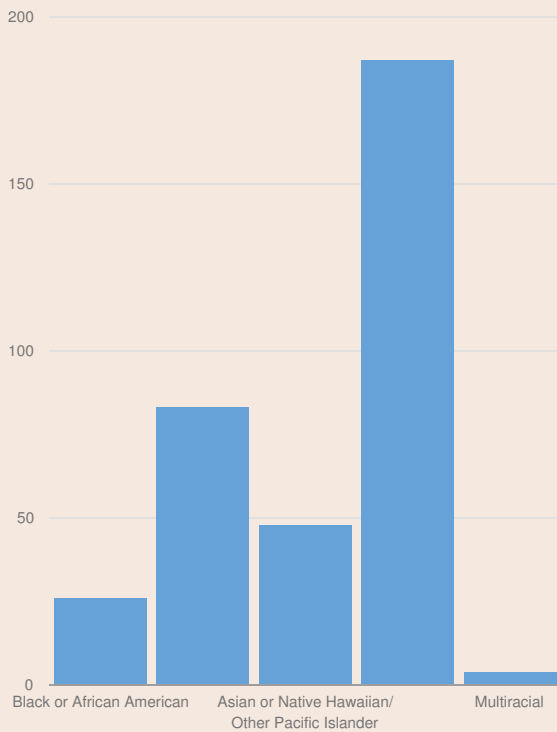

These enrollment data are collected as part of NYSED's Student Information Repository System (SIRS). These counts are as of "BEDS Day" which is typically the first Wednesday in October. Available are enrollment counts for public and charter school students by various demographics for the 2016 - 17 school year. For nonpublic school enrollment data please see the [Non-Public School Enrollment and Staff information](#) on our Information and Reporting Services webpage.

A MACARTHUR BARR MS 5-6 ACADEMY ENROLLMENT (2016 - 17)

K-12 Enrollment: 348

ENROLLMENT BY GENDER

ENROLLMENT BY ETHNICITY

OTHER GROUPS

ENROLLMENT BY GRADE

© COPYRIGHT NEW YORK STATE EDUCATION DEPARTMENT, ALL RIGHTS RESERVED.