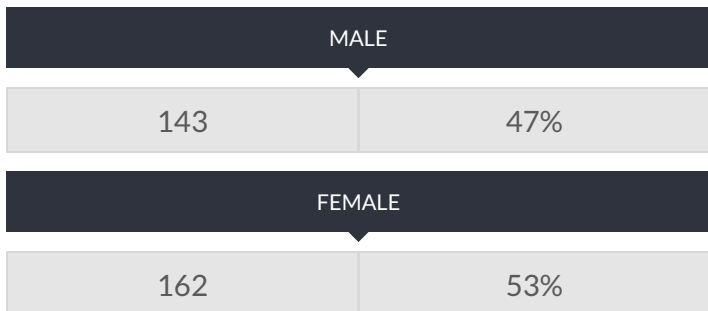

These enrollment data are collected as part of NYSED's Student Information Repository System (SIRS). These counts are as of "BEDS Day" which is typically the first Wednesday in October. Available are enrollment counts for public and charter school students by various demographics for the 2016 - 17 school year. For nonpublic school enrollment data please see the [Non-Public School Enrollment and Staff information](#) on our Information and Reporting Services webpage.

HAMPTON STREET SCHOOL ENROLLMENT (2016 - 17)

K-12 Enrollment: 305

ENROLLMENT BY GENDER