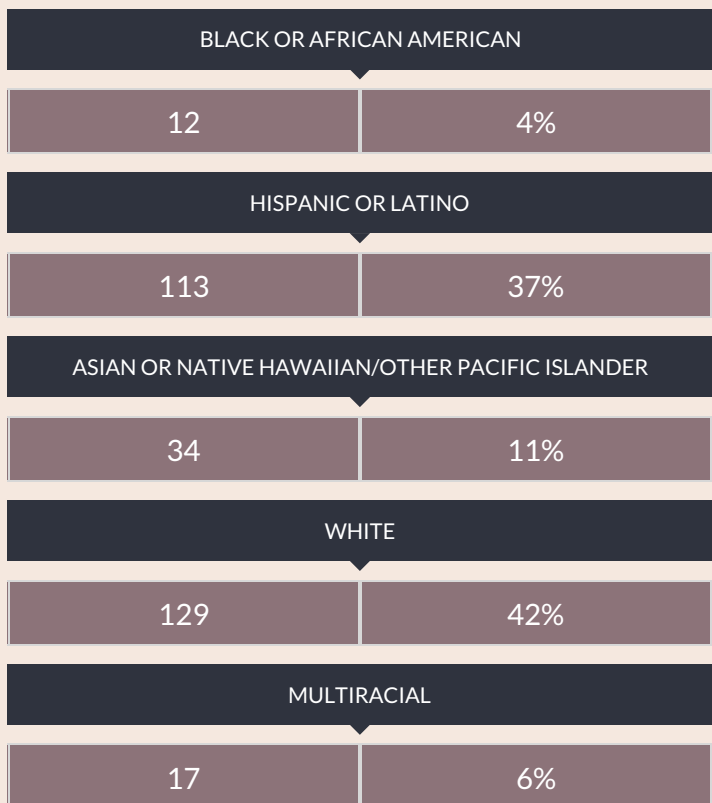

These enrollment data are collected as part of NYSED's Student Information Repository System (SIRS). These counts are as of "BEDS Day" which is typically the first Wednesday in October. Available are enrollment counts for public and charter school students by various demographics for the 2016 - 17 school year. For nonpublic school enrollment data please see the [Non-Public School Enrollment and Staff information](#) on our Information and Reporting Services webpage.

### ENROLLMENT BY ETHNICITY