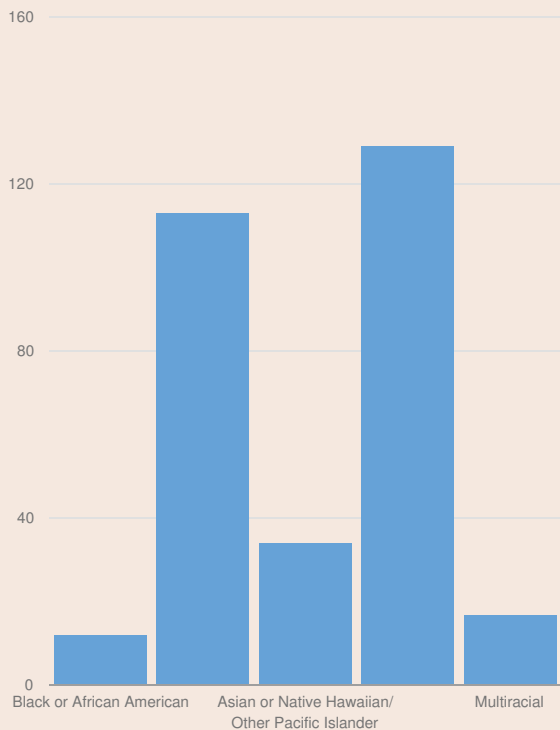

ENROLLMENT BY ETHNICITY