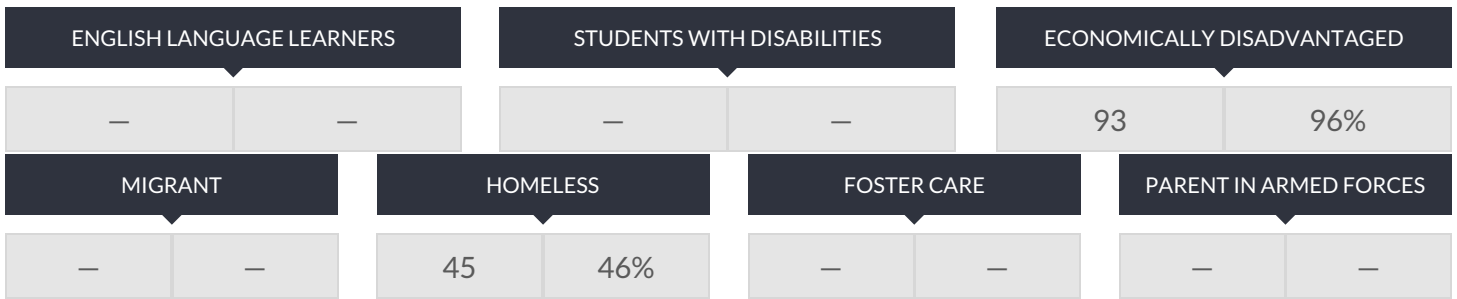

ACADEMY FOR NEW AMERICANS ENROLLMENT (2017 - 18)

K-12 Enrollment: 97

ENROLLMENT BY GENDER

ENROLLMENT BY ETHNICITY

OTHER GROUPS

ENROLLMENT BY GRADE

© COPYRIGHT NEW YORK STATE EDUCATION DEPARTMENT, ALL RIGHTS RESERVED.