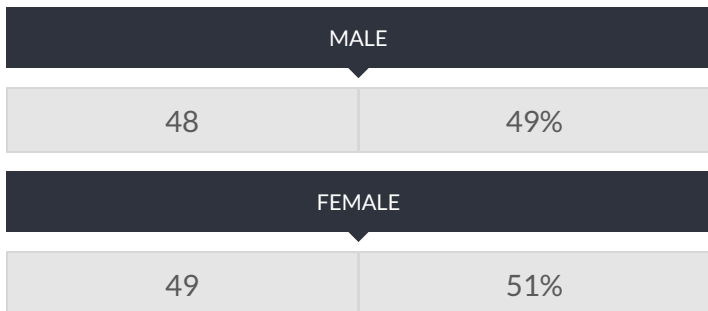

These enrollment data are collected as part of NYSED's Student Information Repository System (SIRS). These counts are as of "BEDS Day" which is typically the first Wednesday in October. Available are enrollment counts for public and charter school students by various demographics for the 2017 - 18 school year. For nonpublic school enrollment data please see the [Non-Public School Enrollment and Staff information](#) on our Information and Reporting Services webpage.

ACADEMY FOR NEW AMERICANS ENROLLMENT (2017 - 18)

K-12 Enrollment: 97

ENROLLMENT BY GENDER