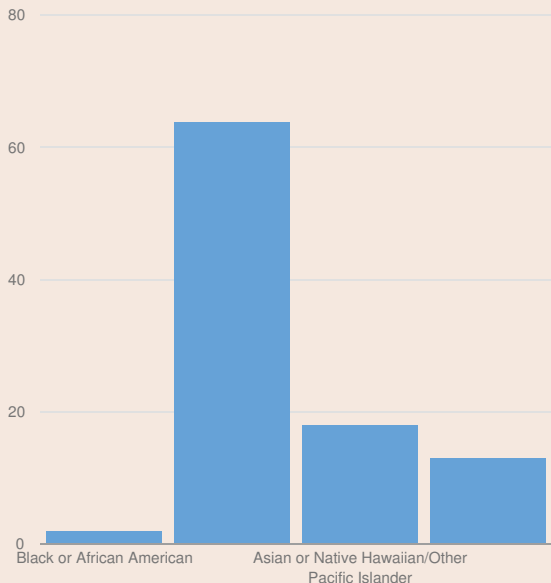

ENROLLMENT BY ETHNICITY