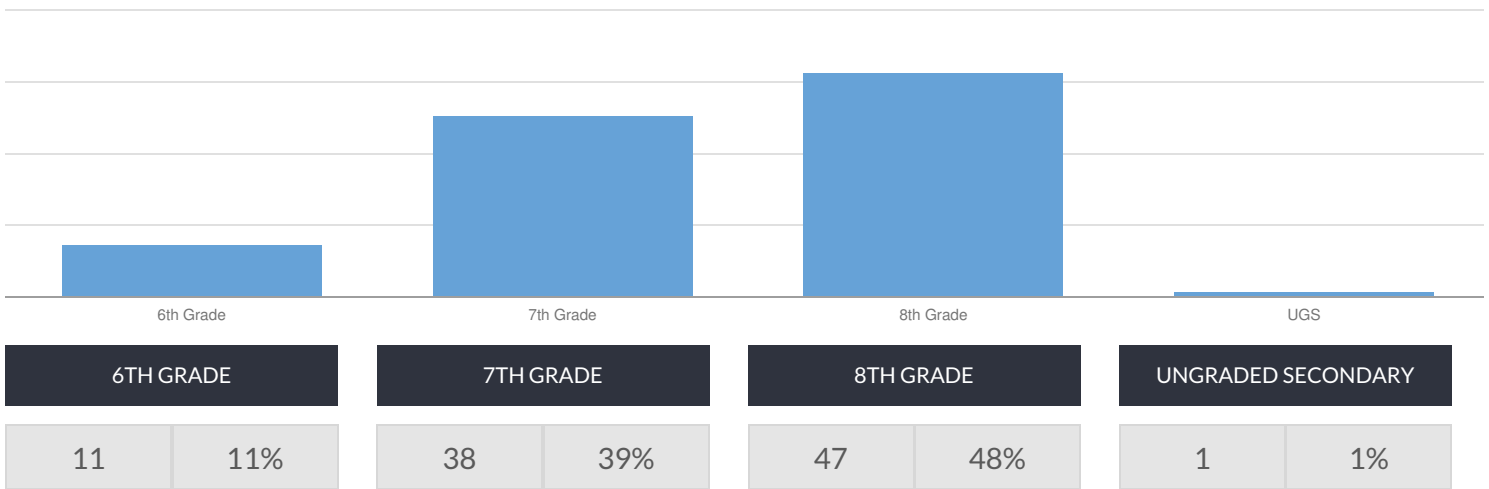

ACADEMY FOR NEW AMERICANS ENROLLMENT (2017 - 18)

K-12 Enrollment: 97

ENROLLMENT BY GENDER

ENROLLMENT BY ETHNICITY

OTHER GROUPS

ENROLLMENT BY GRADE

© COPYRIGHT NEW YORK STATE EDUCATION DEPARTMENT, ALL RIGHTS RESERVED.