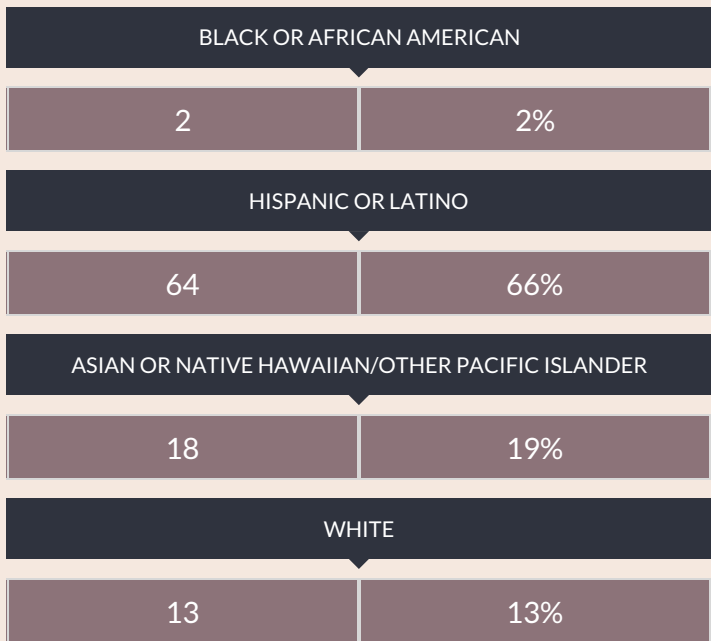

ENROLLMENT BY ETHNICITY