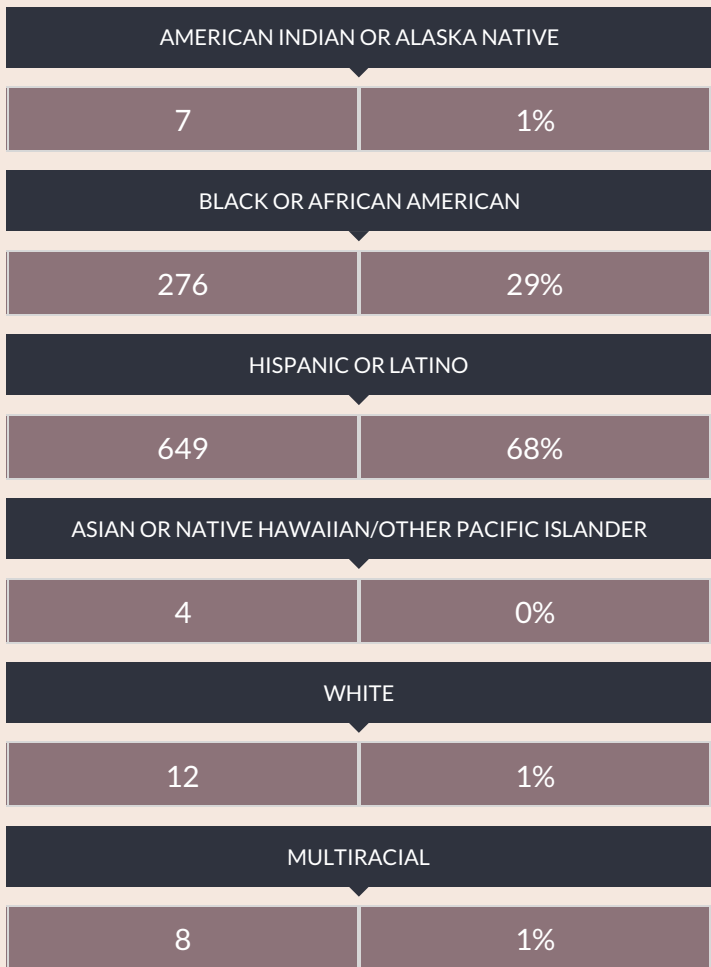

These enrollment data are collected as part of NYSED's Student Information Repository System (SIRS). These counts are as of "BEDS Day" which is typically the first Wednesday in October. Available are enrollment counts for public and charter school students by various demographics for the 2016 - 17 school year. For nonpublic school enrollment data please see the [Non-Public School Enrollment and Staff information](#) on our Information and Reporting Services webpage.

## WILLIAMSBURG CHARTER HIGH SCHOOL ENROLLMENT (2016 - 17)

K-12 Enrollment: 956

### ENROLLMENT BY ETHNICITY