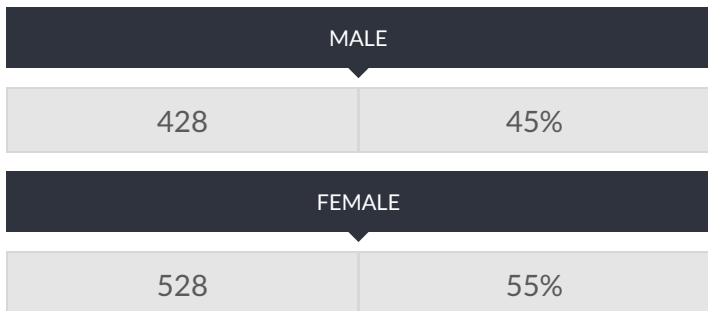

These enrollment data are collected as part of NYSED's Student Information Repository System (SIRS). These counts are as of "BEDS Day" which is typically the first Wednesday in October. Available are enrollment counts for public and charter school students by various demographics for the 2016 - 17 school year. For nonpublic school enrollment data please see the [Non-Public School Enrollment and Staff information](#) on our Information and Reporting Services webpage.

WILLIAMSBURG CHARTER HIGH SCHOOL ENROLLMENT (2016 - 17)

K-12 Enrollment: 956

ENROLLMENT BY GENDER