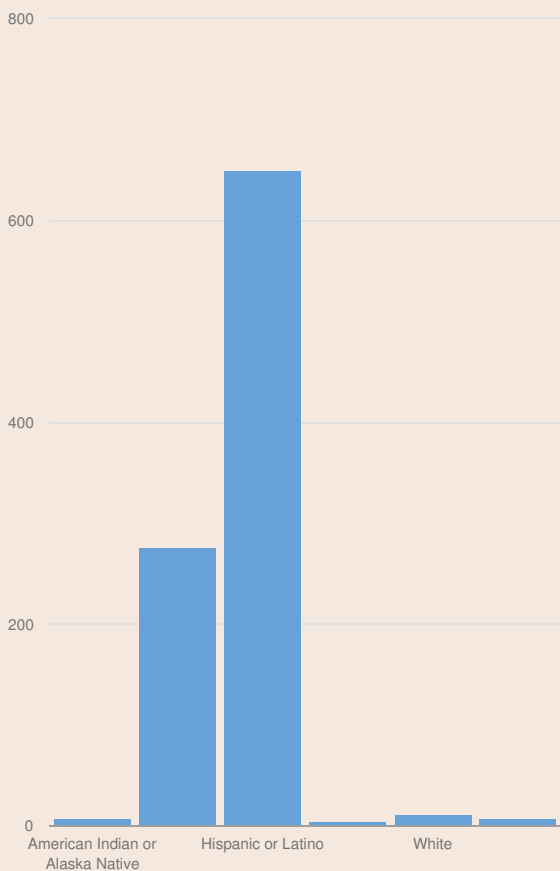

ENROLLMENT BY ETHNICITY