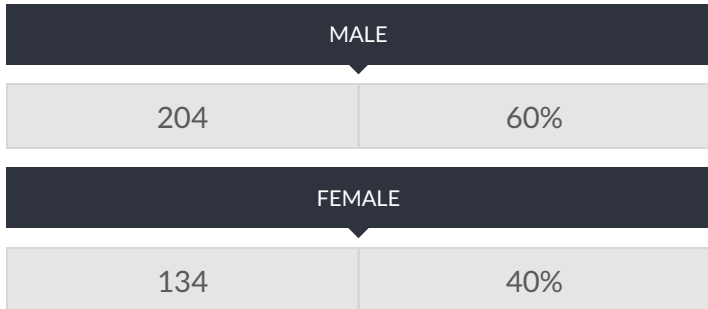

These enrollment data are collected as part of NYSED's Student Information Repository System (SIRS). These counts are as of "BEDS Day" which is typically the first Wednesday in October. Available are enrollment counts for public and charter school students by various demographics for the 2013 - 14 school year. For nonpublic school enrollment data please see the [Non-Public School Enrollment and Staff information](#) on our Information and Reporting Services webpage.

HIGH SCHOOL-YOUTH & COMM DEVELOPMENT ENROLLMENT (2013 - 14)

K-12 Enrollment: 338

ENROLLMENT BY GENDER