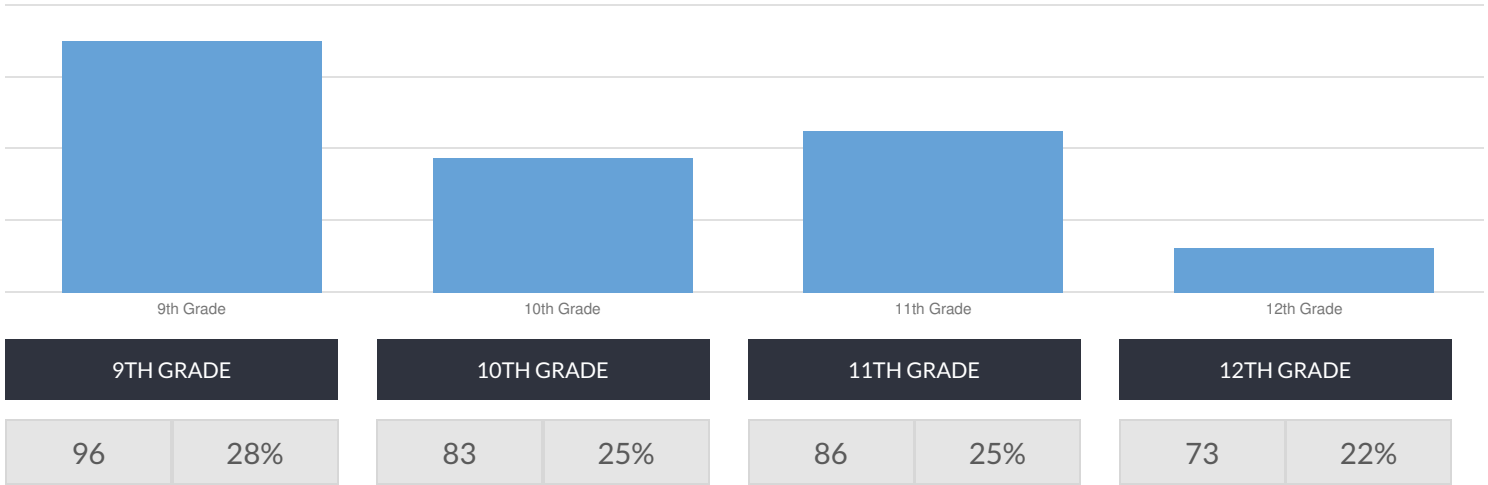

HIGH SCHOOL-YOUTH & COMM DEVELOPMENT ENROLLMENT (2013 - 14)

K-12 Enrollment: 338

ENROLLMENT BY GENDER

ENROLLMENT BY ETHNICITY

OTHER GROUPS

ENROLLMENT BY GRADE

© COPYRIGHT NEW YORK STATE EDUCATION DEPARTMENT, ALL RIGHTS RESERVED.