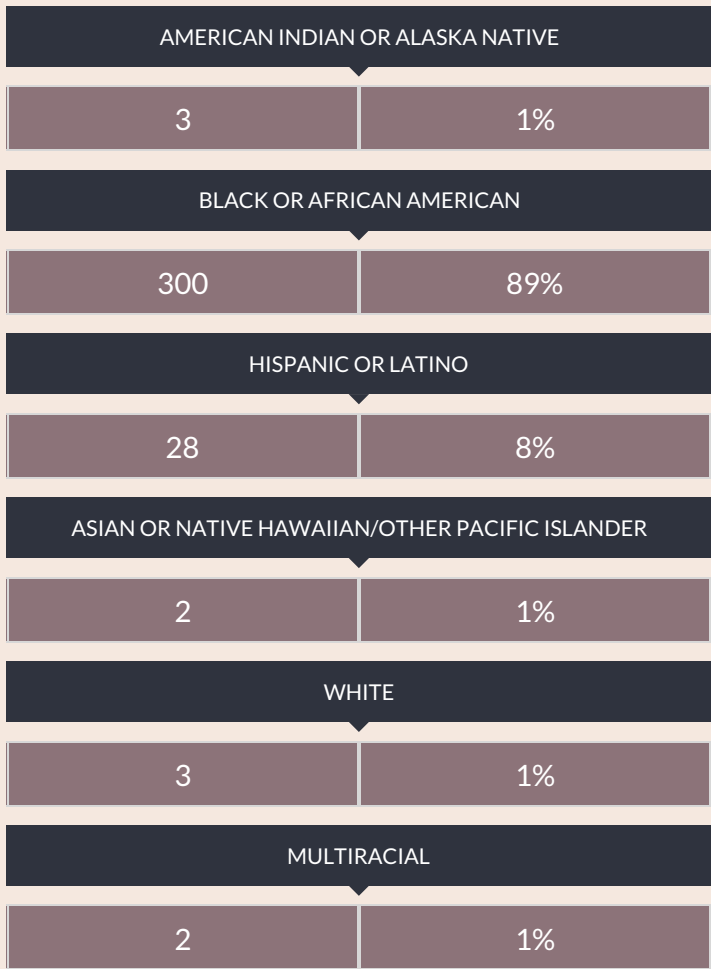

ENROLLMENT BY ETHNICITY