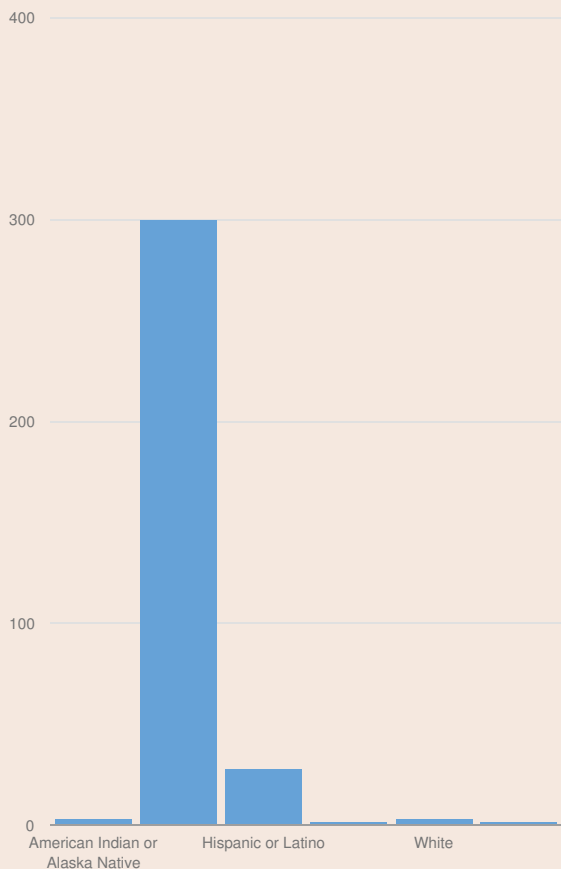

ENROLLMENT BY ETHNICITY