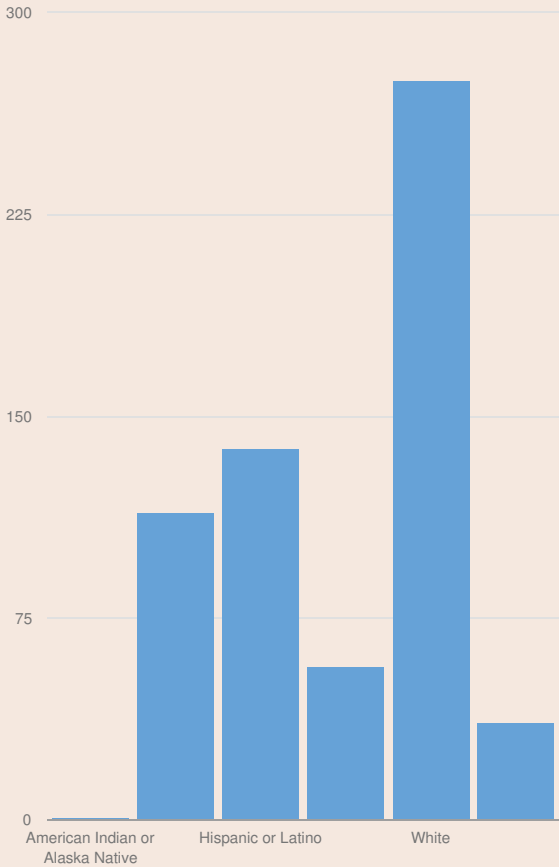

ENROLLMENT BY ETHNICITY