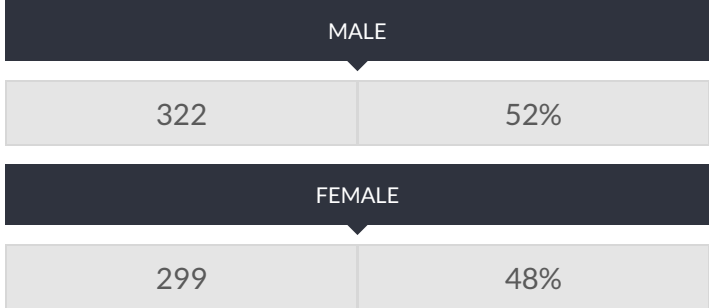

These enrollment data are collected as part of NYSED's Student Information Repository System (SIRS). These counts are as of "BEDS Day" which is typically the first Wednesday in October. Available are enrollment counts for public and charter school students by various demographics for the 2017 - 18 school year. For nonpublic school enrollment data please see the [Non-Public School Enrollment and Staff information](#) on our Information and Reporting Services webpage.

ALBANY ELEMENTARY SCHOOL ENROLLMENT (2017 - 18)

K-12 Enrollment: 621

ENROLLMENT BY GENDER