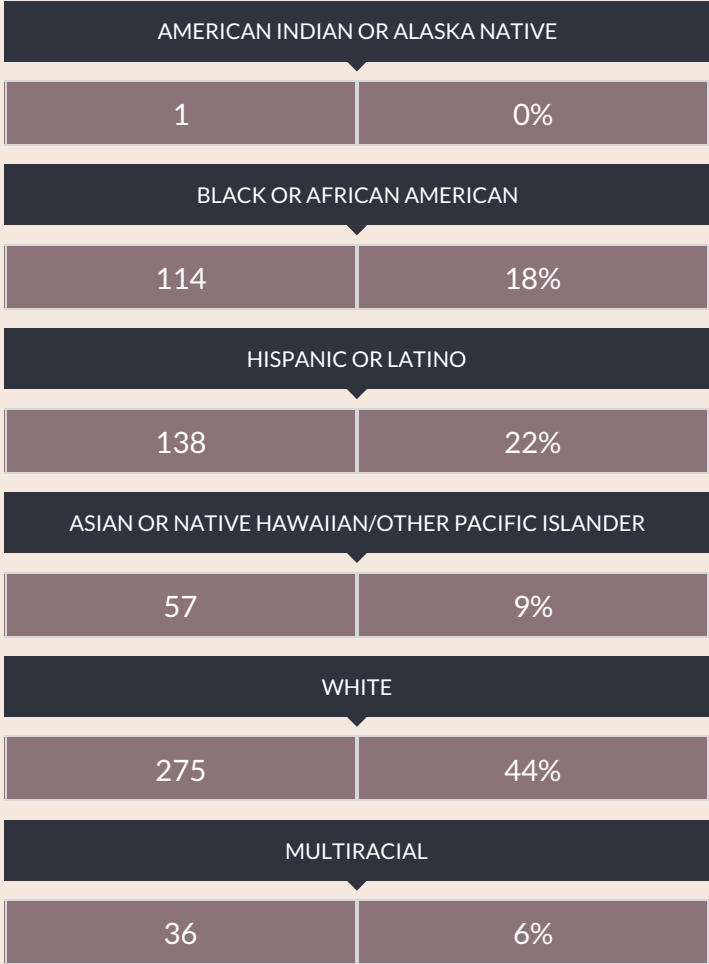

These enrollment data are collected as part of NYSED's Student Information Repository System (SIRS). These counts are as of "BEDS Day" which is typically the first Wednesday in October. Available are enrollment counts for public and charter school students by various demographics for the 2017 - 18 school year. For nonpublic school enrollment data please see the [Non-Public School Enrollment and Staff information](#) on our Information and Reporting Services webpage.

### ENROLLMENT BY ETHNICITY