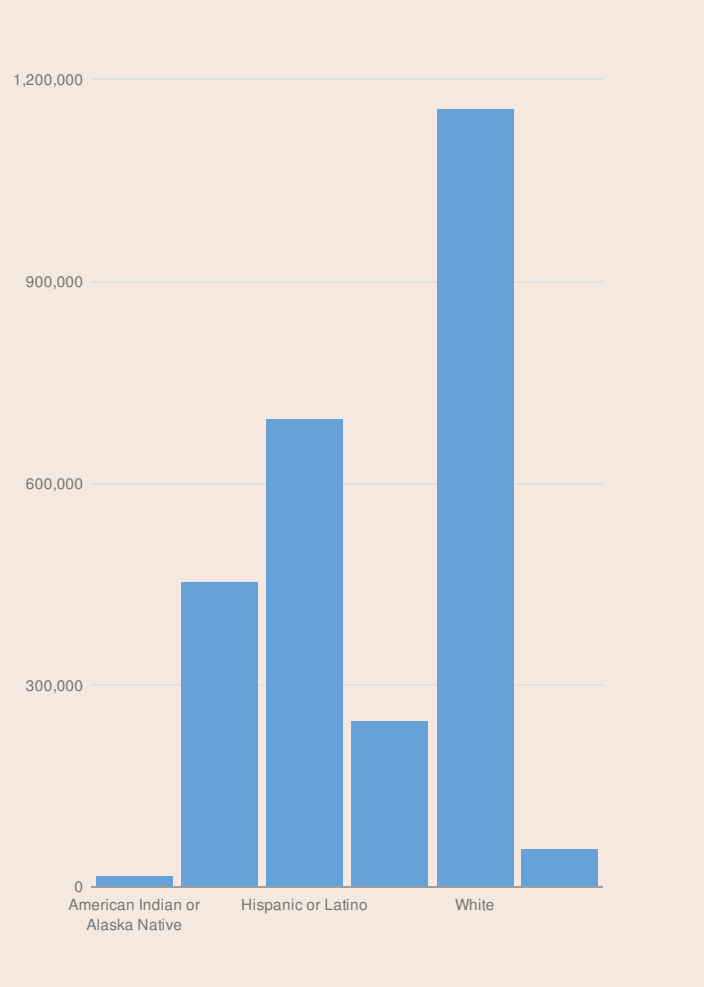

ENROLLMENT BY ETHNICITY

OTHER GROUPS