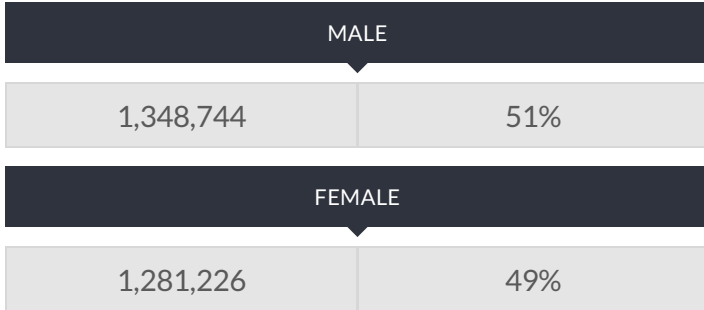

These enrollment data are collected as part of NYSED's Student Information Repository System (SIRS). These counts are as of "BEDS Day" which is typically the first Wednesday in October. Available are enrollment counts for public and charter school students by various demographics for the 2016 - 17 school year. For nonpublic school enrollment data please see the [Non-Public School Enrollment and Staff information](#) on our Information and Reporting Services webpage.

NY STATE PUBLIC SCHOOL ENROLLMENT (2016 - 17)

K-12 Enrollment: 2,629,970

ENROLLMENT BY GENDER