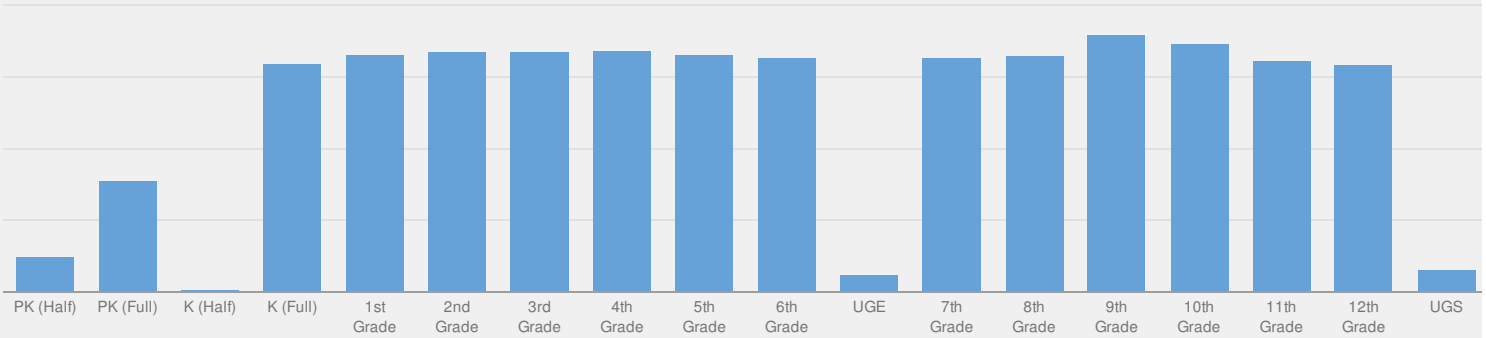

NY STATE PUBLIC SCHOOL ENROLLMENT (2016 - 17)

K-12 Enrollment: 2,629,970

ENROLLMENT BY GENDER

ENROLLMENT BY ETHNICITY

OTHER GROUPS

ENROLLMENT BY GRADE

PRE-K (HALF DAY)		PRE-K (FULL DAY)		K (HALF DAY)		K (FULL DAY)	
29,630	1%	93,051	3%	1,970	0%	191,352	7%
1ST GRADE		2ND GRADE		3RD GRADE		4TH GRADE	
198,942	7%	201,213	7%	201,950	7%	202,160	7%
5TH GRADE		6TH GRADE		UNGRADED ELEMENTARY		7TH GRADE	
199,110	7%	195,946	7%	15,307	1%	196,512	7%
8TH GRADE		9TH GRADE		10TH GRADE		11TH GRADE	
198,278	7%	214,886	8%	208,306	8%	194,119	7%
12TH GRADE		UNGRADED SECONDARY					
190,645	7%	19,274	1%				