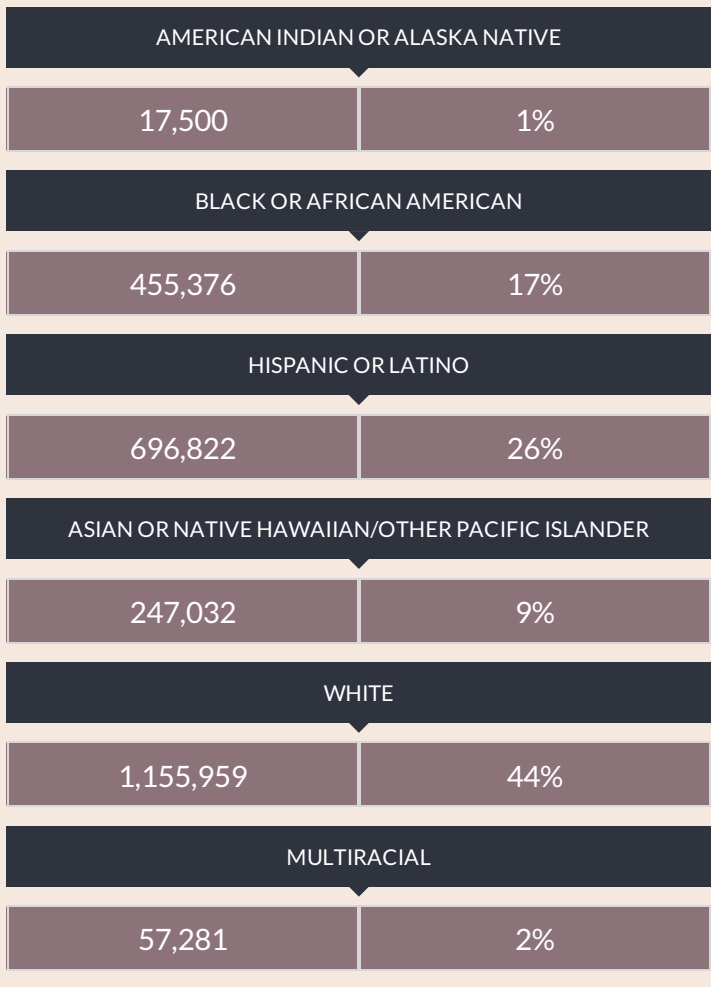

ENROLLMENT BY ETHNICITY

OTHER GROUPS