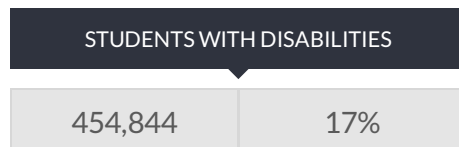

NY STATE PUBLIC SCHOOL ENROLLMENT (2016 - 17)

K-12 Enrollment: 2,629,970

ENROLLMENT BY GENDER

ENROLLMENT BY ETHNICITY

OTHER GROUPS

ENROLLMENT BY GRADE

PRE-K (HALF DAY)		PRE-K (FULL DAY)		K (HALF DAY)		K (FULL DAY)	
29,630	1%	93,051	3%	1,970	0%	191,352	7%
1ST GRADE		2ND GRADE		3RD GRADE		4TH GRADE	
198,942	7%	201,213	7%	201,950	7%	202,160	7%
5TH GRADE		6TH GRADE		UNGRADED ELEMENTARY		7TH GRADE	
199,110	7%	195,946	7%	15,307	1%	196,512	7%
8TH GRADE		9TH GRADE		10TH GRADE		11TH GRADE	
198,278	7%	214,886	8%	208,306	8%	194,119	7%
12TH GRADE		UNGRADED SECONDARY					
190,645	7%	19,274	1%				