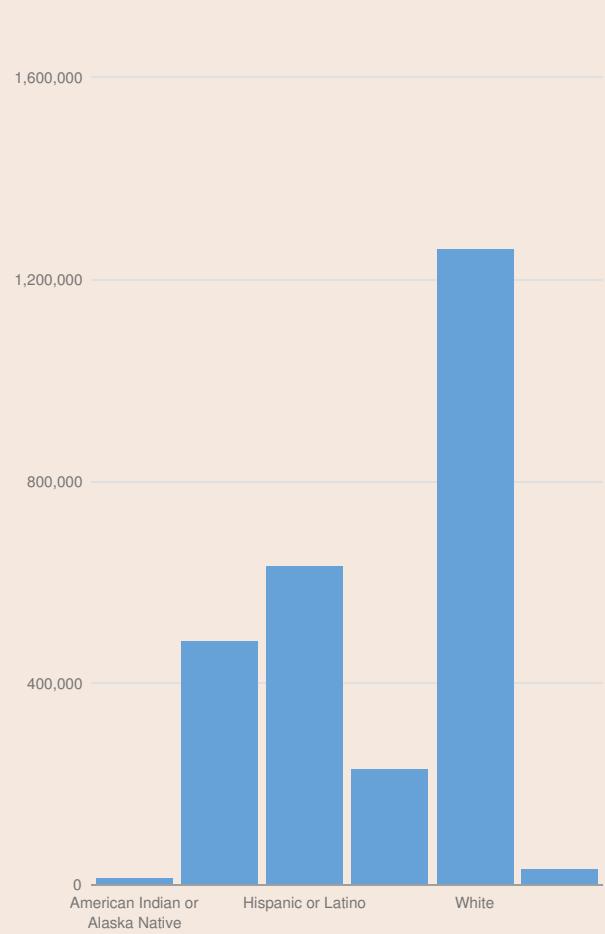

ENROLLMENT BY ETHNICITY

AMERICAN INDIAN OR ALASKA NATIVE	
14,784	1%
BLACK OR AFRICAN AMERICAN	
484,093	18%
HISPANIC OR LATINO	
633,696	24%
ASIAN OR NATIVE HAWAIIAN/OTHER PACIFIC ISLANDER	
231,295	9%
WHITE	
1,260,919	47%
MULTIRACIAL	
32,180	1%