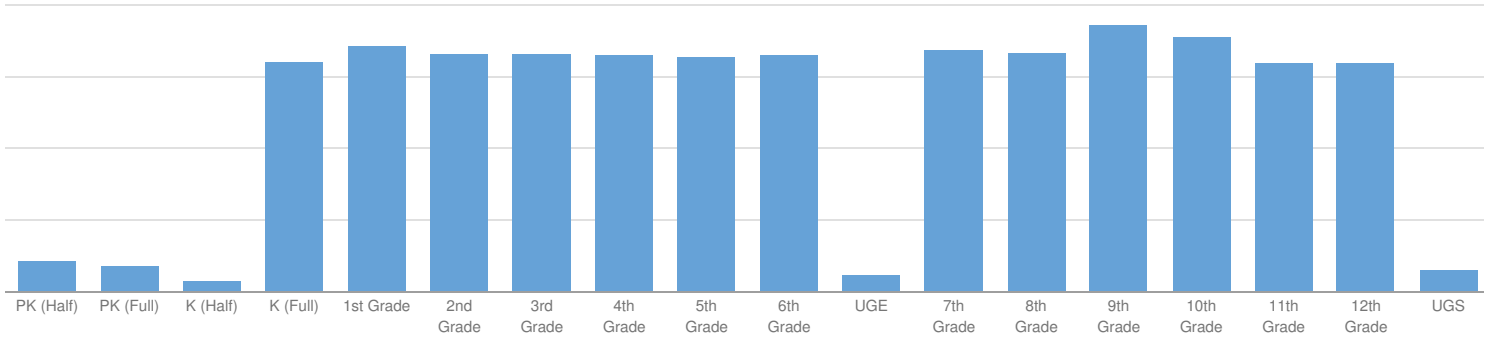

OTHER GROUPS

ENGLISH LANGUAGE LEARNERS		STUDENTS WITH DISABILITIES		ECONOMICALLY DISADVANTAGED	
214,154	8%	400,064	15%	1,435,844	54%

ENROLLMENT BY GRADE

PRE-K (HALF DAY)	PRE-K (FULL DAY)	K (HALF DAY)	K (FULL DAY)
26,163 | 1%	21,905 | 1%	10,177 | 0%	192,502 | 7%
1ST GRADE	2ND GRADE	3RD GRADE	4TH GRADE
205,892 | 8%	199,400 | 7%	198,933 | 7%	198,274 | 7%
5TH GRADE	6TH GRADE	UNGRADED ELEMENTARY	7TH GRADE
196,630 | 7%	198,397 | 7%	14,339 | 1%	202,420 | 7%
8TH GRADE	9TH GRADE	10TH GRADE	11TH GRADE
200,549 | 7%	223,829 | 8%	213,401 | 8%	192,172 | 7%
12TH GRADE	UNGRADED SECONDARY		
191,666 | 7%	18,386 | 1%		

© COPYRIGHT NEW YORK STATE EDUCATION DEPARTMENT, ALL RIGHTS RESERVED.

THIS DOCUMENT WAS CREATED ON: JUNE 17, 2019, 4:54 AM EST