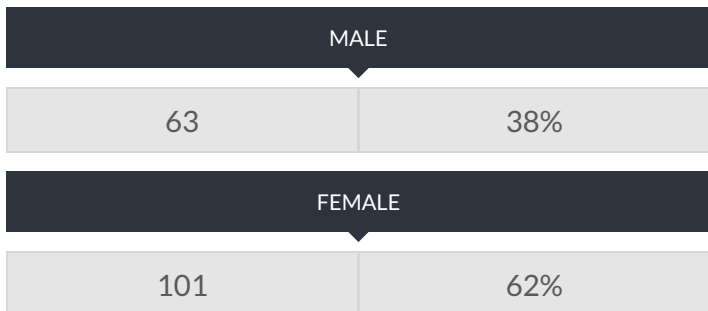

These enrollment data are collected as part of NYSED's Student Information Repository System (SIRS). These counts are as of "BEDS Day" which is typically the first Wednesday in October. Available are enrollment counts for public and charter school students by various demographics for the 2017 - 18 school year. For nonpublic school enrollment data please see the [Non-Public School Enrollment and Staff information](#) on our Information and Reporting Services webpage.

URBAN ACAD LABORATORY HIGH SCHOOL ENROLLMENT (2017 - 18)

K-12 Enrollment: 164

ENROLLMENT BY GENDER