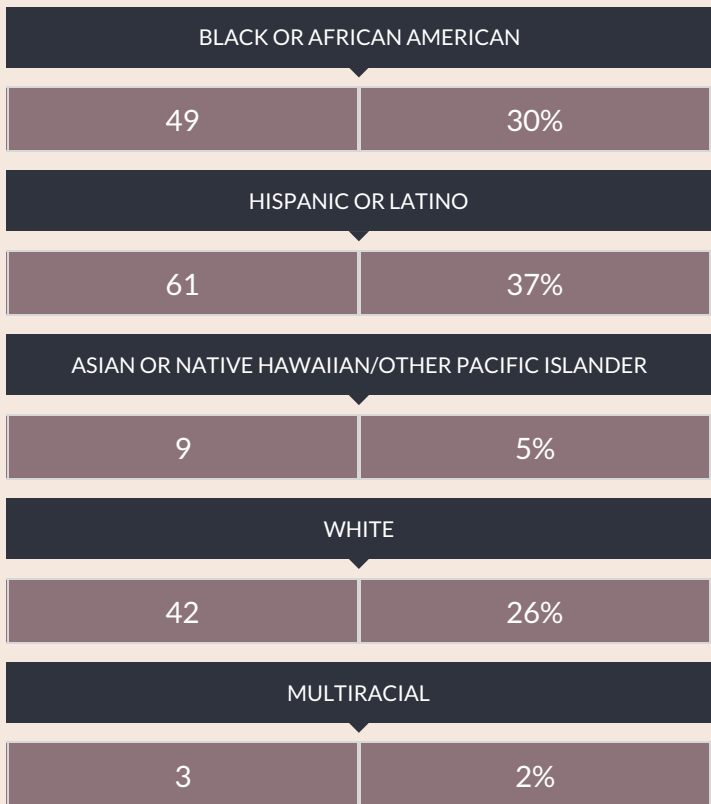

These enrollment data are collected as part of NYSED's Student Information Repository System (SIRS). These counts are as of "BEDS Day" which is typically the first Wednesday in October. Available are enrollment counts for public and charter school students by various demographics for the 2017 - 18 school year. For nonpublic school enrollment data please see the [Non-Public School Enrollment and Staff information](#) on our Information and Reporting Services webpage.

### ENROLLMENT BY ETHNICITY