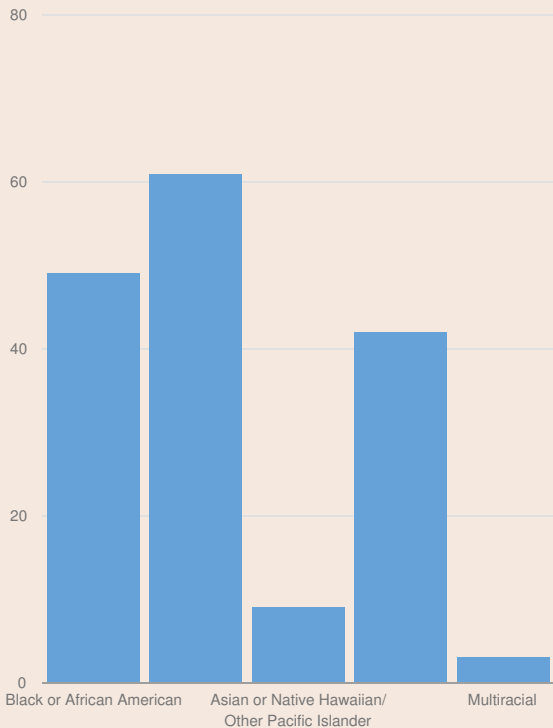

ENROLLMENT BY ETHNICITY