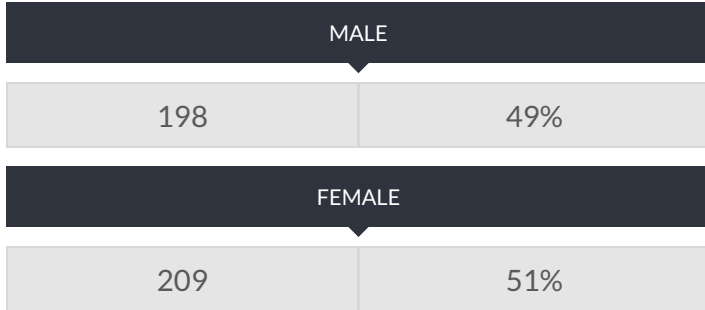

These enrollment data are collected as part of NYSED's Student Information Repository System (SIRS). These counts are as of "BEDS Day" which is typically the first Wednesday in October. Available are enrollment counts for public and charter school students by various demographics for the 2017 - 18 school year. For nonpublic school enrollment data please see the [Non-Public School Enrollment and Staff information](#) on our Information and Reporting Services webpage.

ACADEMY OF THE CITY CHARTER SCHOOL ENROLLMENT (2017 - 18)

K-12 Enrollment: 407

ENROLLMENT BY GENDER