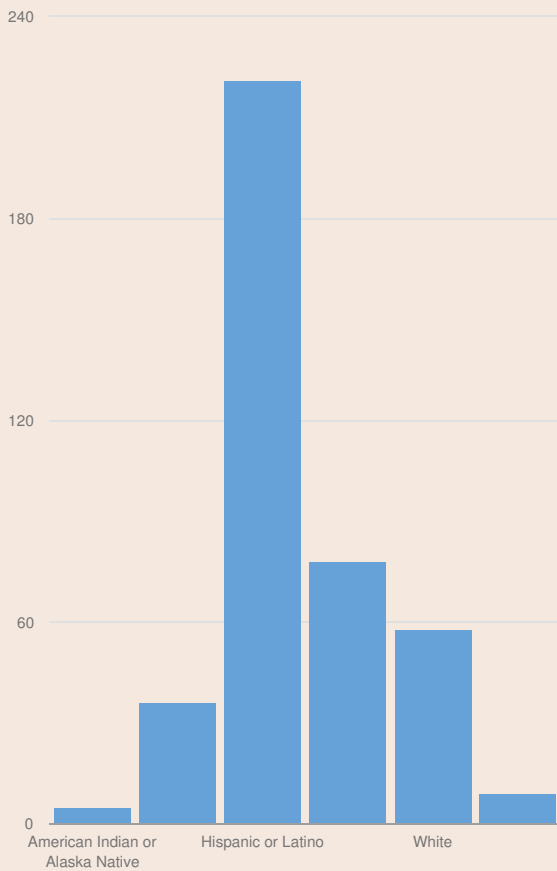

ENROLLMENT BY ETHNICITY