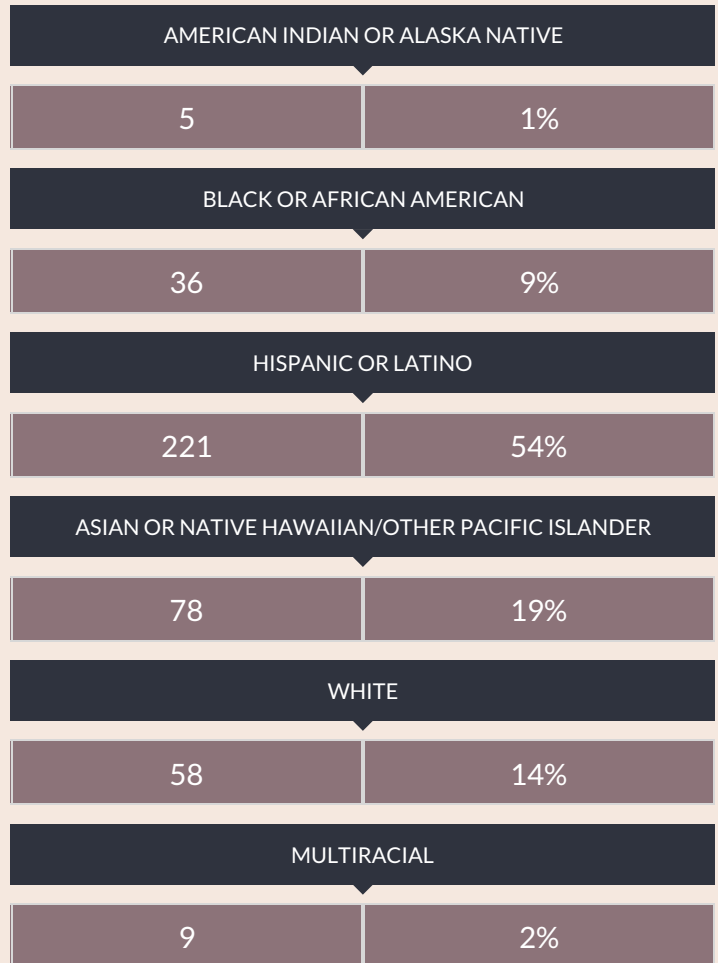

These enrollment data are collected as part of NYSED's Student Information Repository System (SIRS). These counts are as of "BEDS Day" which is typically the first Wednesday in October. Available are enrollment counts for public and charter school students by various demographics for the 2017 - 18 school year. For nonpublic school enrollment data please see the [Non-Public School Enrollment and Staff information](#) on our Information and Reporting Services webpage.

### ENROLLMENT BY ETHNICITY