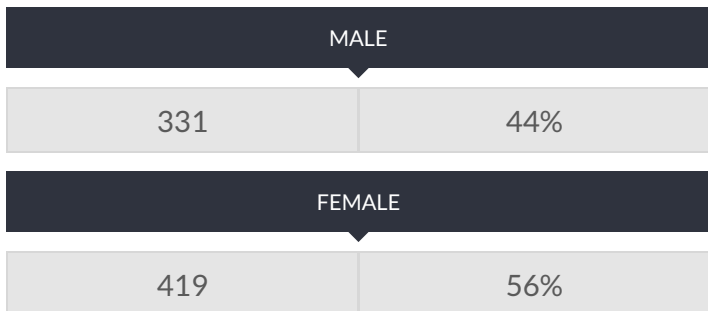

These enrollment data are collected as part of NYSED's Student Information Repository System (SIRS). These counts are as of "BEDS Day" which is typically the first Wednesday in October. Available are enrollment counts for public and charter school students by various demographics for the 2017 - 18 school year. For nonpublic school enrollment data please see the [Non-Public School Enrollment and Staff information](#) on our Information and Reporting Services webpage.

JOSEPH C WILSON MAGNET HIGH SCH ENROLLMENT (2017 - 18)

K-12 Enrollment: 750

ENROLLMENT BY GENDER

ENROLLMENT BY ETHNICITY

OTHER GROUPS

ENROLLMENT BY GRADE

© COPYRIGHT NEW YORK STATE EDUCATION DEPARTMENT, ALL RIGHTS RESERVED.