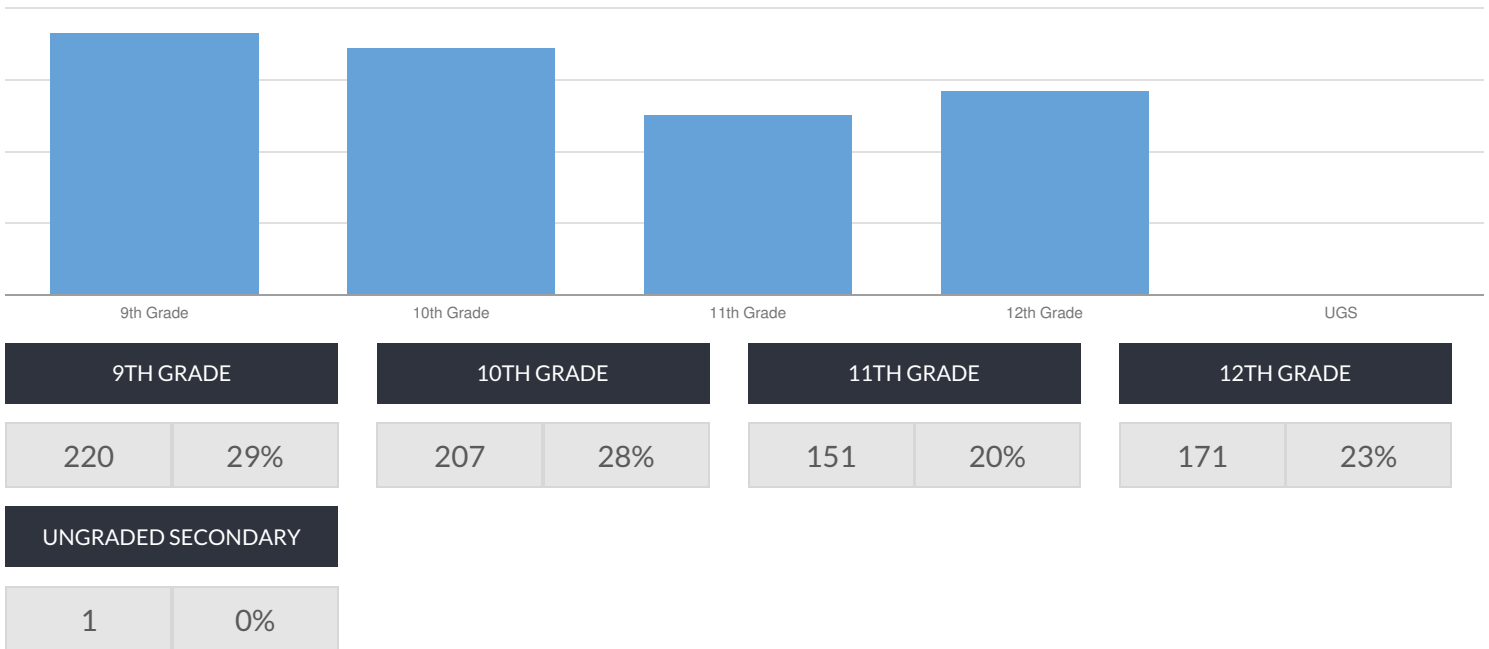

JOSEPH C WILSON MAGNET HIGH SCH ENROLLMENT (2017 - 18)

K-12 Enrollment: 750

ENROLLMENT BY GENDER

ENROLLMENT BY ETHNICITY

OTHER GROUPS

ENROLLMENT BY GRADE

© COPYRIGHT NEW YORK STATE EDUCATION DEPARTMENT, ALL RIGHTS RESERVED.