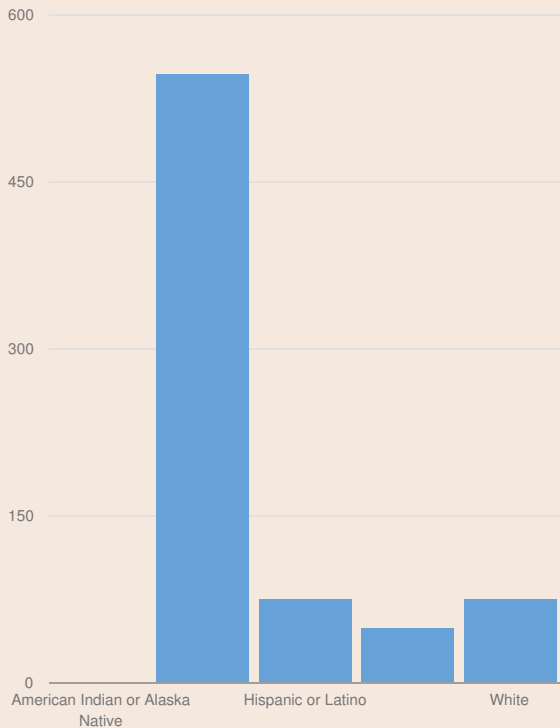

These enrollment data are collected as part of NYSED's Student Information Repository System (SIRS). These counts are as of "BEDS Day" which is typically the first Wednesday in October. Available are enrollment counts for public and charter school students by various demographics for the 2017 - 18 school year. For nonpublic school enrollment data please see the [Non-Public School Enrollment and Staff information](#) on our Information and Reporting Services webpage.

JOSEPH C WILSON MAGNET HIGH SCH ENROLLMENT (2017 - 18)

K-12 Enrollment: 750

ENROLLMENT BY GENDER

ENROLLMENT BY ETHNICITY

OTHER GROUPS

ENROLLMENT BY GRADE

© COPYRIGHT NEW YORK STATE EDUCATION DEPARTMENT, ALL RIGHTS RESERVED.