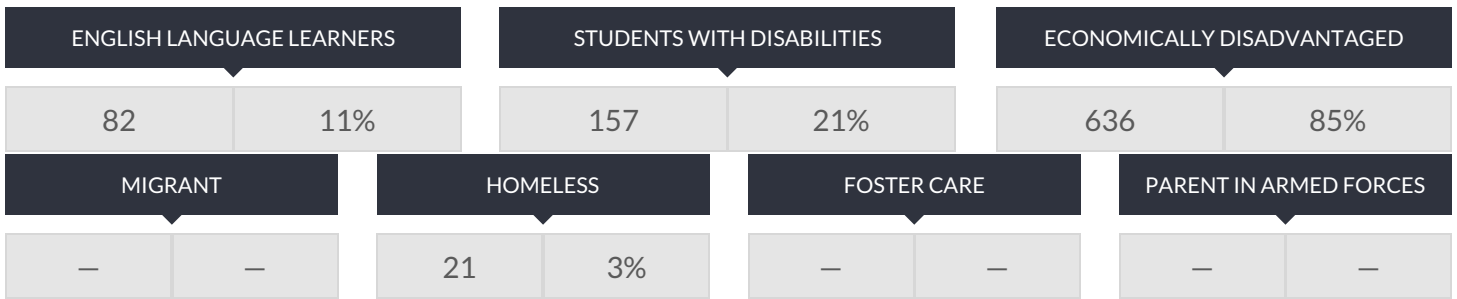

JOSEPH C WILSON MAGNET HIGH SCH ENROLLMENT (2017 - 18)

K-12 Enrollment: 750

ENROLLMENT BY GENDER

ENROLLMENT BY ETHNICITY

OTHER GROUPS

ENROLLMENT BY GRADE

© COPYRIGHT NEW YORK STATE EDUCATION DEPARTMENT, ALL RIGHTS RESERVED.