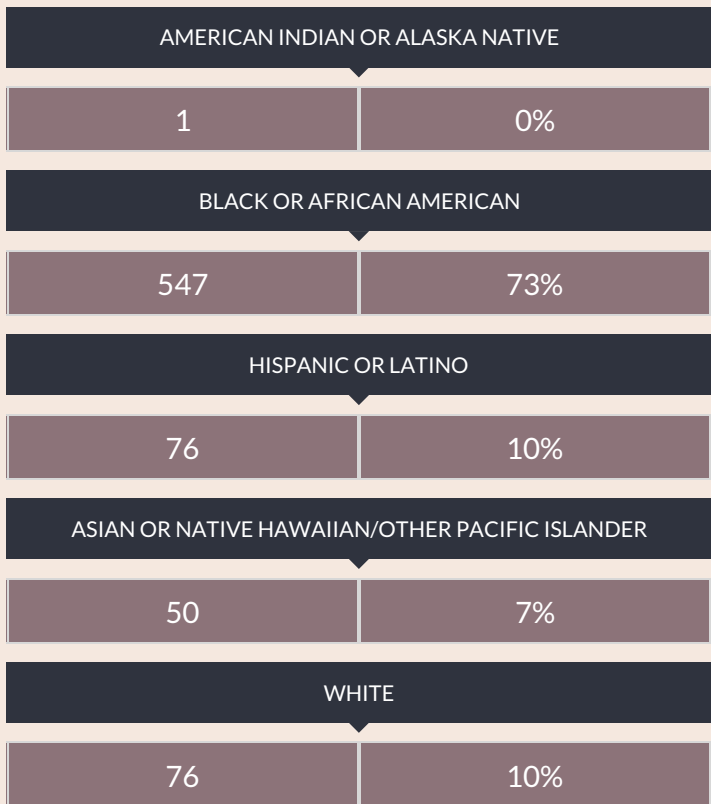

These enrollment data are collected as part of NYSED's Student Information Repository System (SIRS). These counts are as of "BEDS Day" which is typically the first Wednesday in October. Available are enrollment counts for public and charter school students by various demographics for the 2017 - 18 school year. For nonpublic school enrollment data please see the [Non-Public School Enrollment and Staff information](#) on our Information and Reporting Services webpage.

JOSEPH C WILSON MAGNET HIGH SCH ENROLLMENT (2017 - 18)

K-12 Enrollment: 750

ENROLLMENT BY GENDER

ENROLLMENT BY ETHNICITY

OTHER GROUPS

ENROLLMENT BY GRADE

© COPYRIGHT NEW YORK STATE EDUCATION DEPARTMENT, ALL RIGHTS RESERVED.