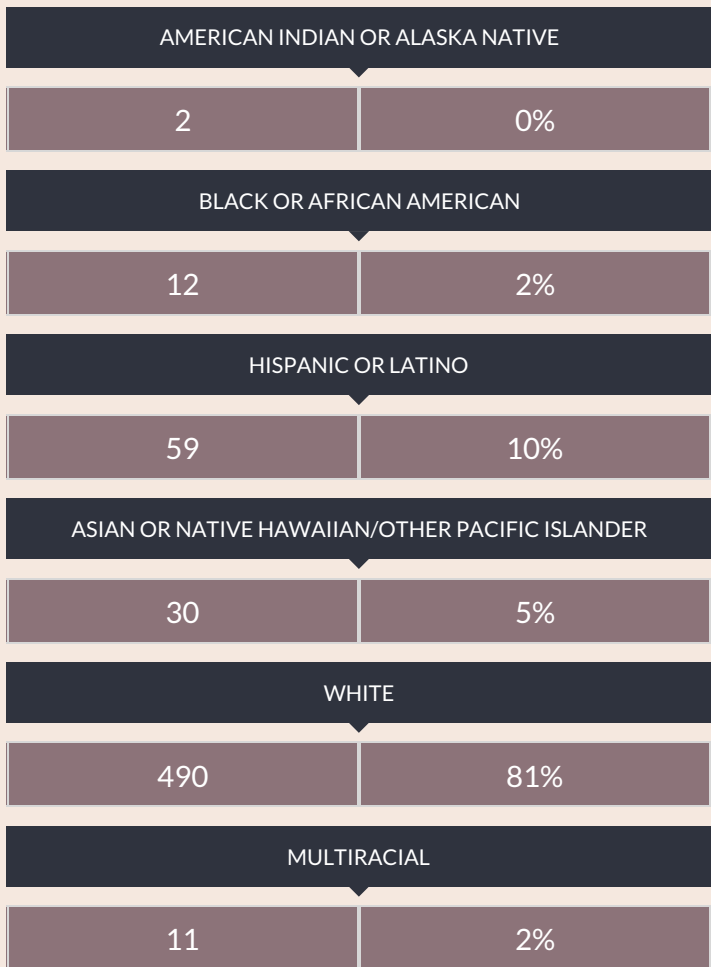

ENROLLMENT BY ETHNICITY