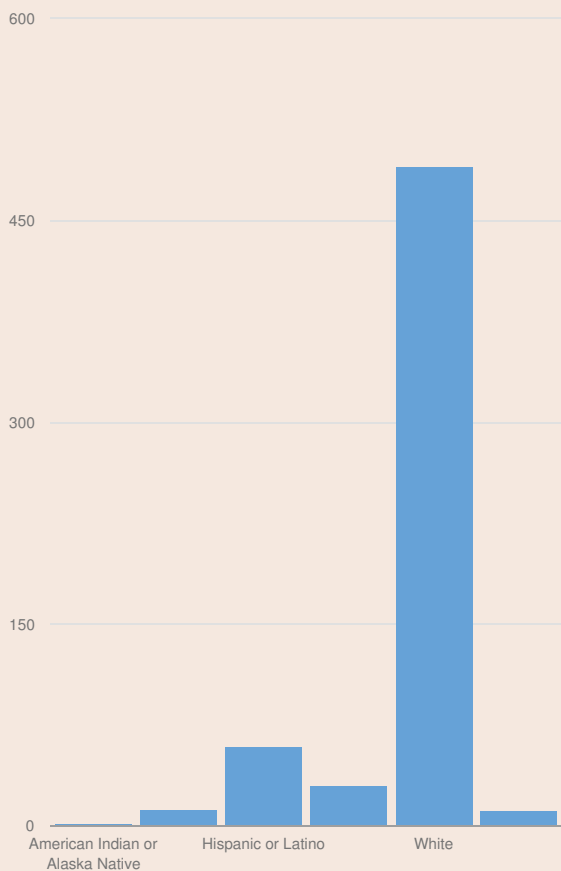

ENROLLMENT BY ETHNICITY