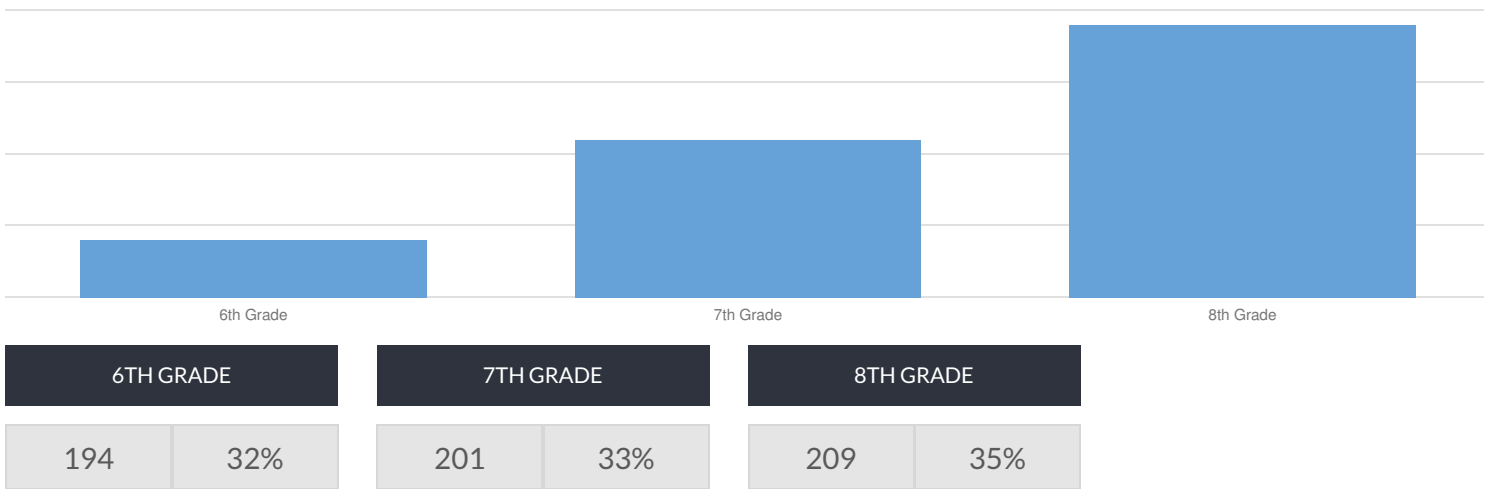

ACCOMPSETT MIDDLE SCHOOL ENROLLMENT (2017 - 18)

K-12 Enrollment: 604

ENROLLMENT BY GENDER

ENROLLMENT BY ETHNICITY

OTHER GROUPS

ENROLLMENT BY GRADE

© COPYRIGHT NEW YORK STATE EDUCATION DEPARTMENT, ALL RIGHTS RESERVED.