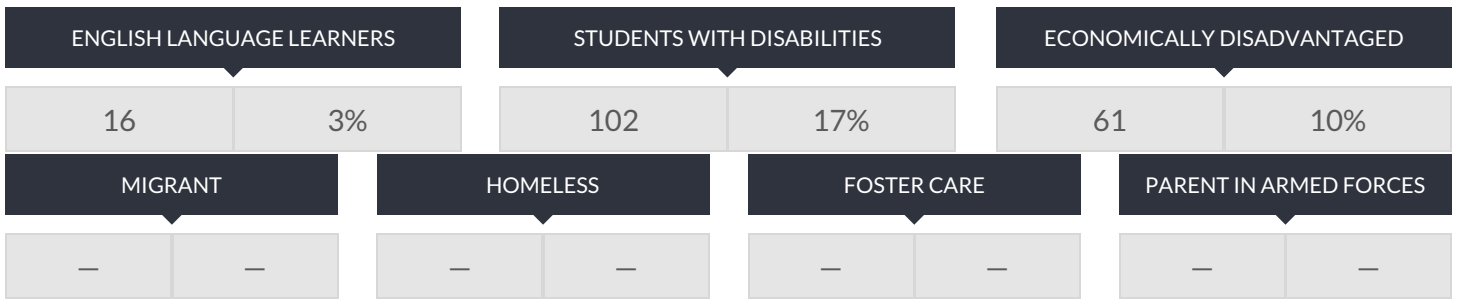

ACCOMPSETT MIDDLE SCHOOL ENROLLMENT (2017 - 18)

K-12 Enrollment: 604

ENROLLMENT BY GENDER

ENROLLMENT BY ETHNICITY

OTHER GROUPS

ENROLLMENT BY GRADE

© COPYRIGHT NEW YORK STATE EDUCATION DEPARTMENT, ALL RIGHTS RESERVED.