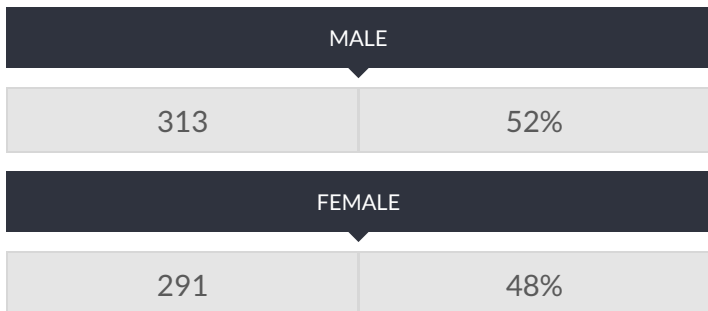

These enrollment data are collected as part of NYSED's Student Information Repository System (SIRS). These counts are as of "BEDS Day" which is typically the first Wednesday in October. Available are enrollment counts for public and charter school students by various demographics for the 2017 - 18 school year. For nonpublic school enrollment data please see the [Non-Public School Enrollment and Staff information](#) on our Information and Reporting Services webpage.

ACCOMPSETT MIDDLE SCHOOL ENROLLMENT (2017 - 18)

K-12 Enrollment: 604

ENROLLMENT BY GENDER