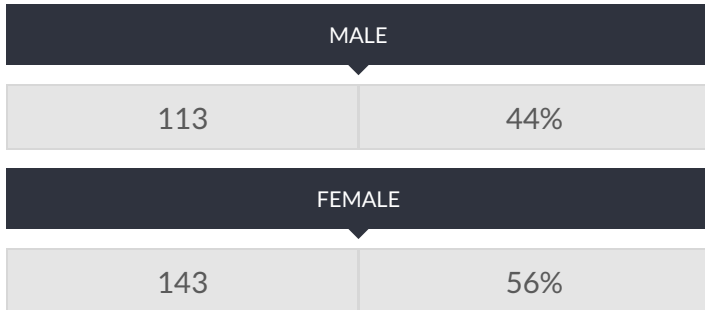

These enrollment data are collected as part of NYSED's Student Information Repository System (SIRS). These counts are as of "BEDS Day" which is typically the first Wednesday in October. Available are enrollment counts for public and charter school students by various demographics for the 2012 - 13 school year. For nonpublic school enrollment data please see the [Non-Public School Enrollment and Staff information](#) on our Information and Reporting Services webpage.

JONAS BRONCK ACADEMY ENROLLMENT (2012 - 13)

K-12 Enrollment: 256

ENROLLMENT BY GENDER