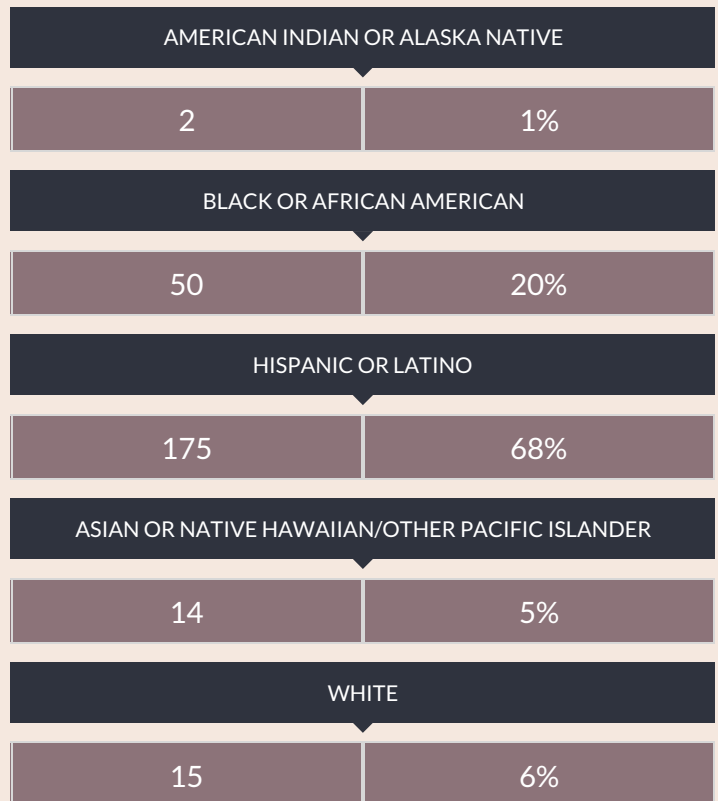

These enrollment data are collected as part of NYSED's Student Information Repository System (SIRS). These counts are as of "BEDS Day" which is typically the first Wednesday in October. Available are enrollment counts for public and charter school students by various demographics for the 2012 - 13 school year. For nonpublic school enrollment data please see the [Non-Public School Enrollment and Staff information](#) on our Information and Reporting Services webpage.

### ENROLLMENT BY ETHNICITY