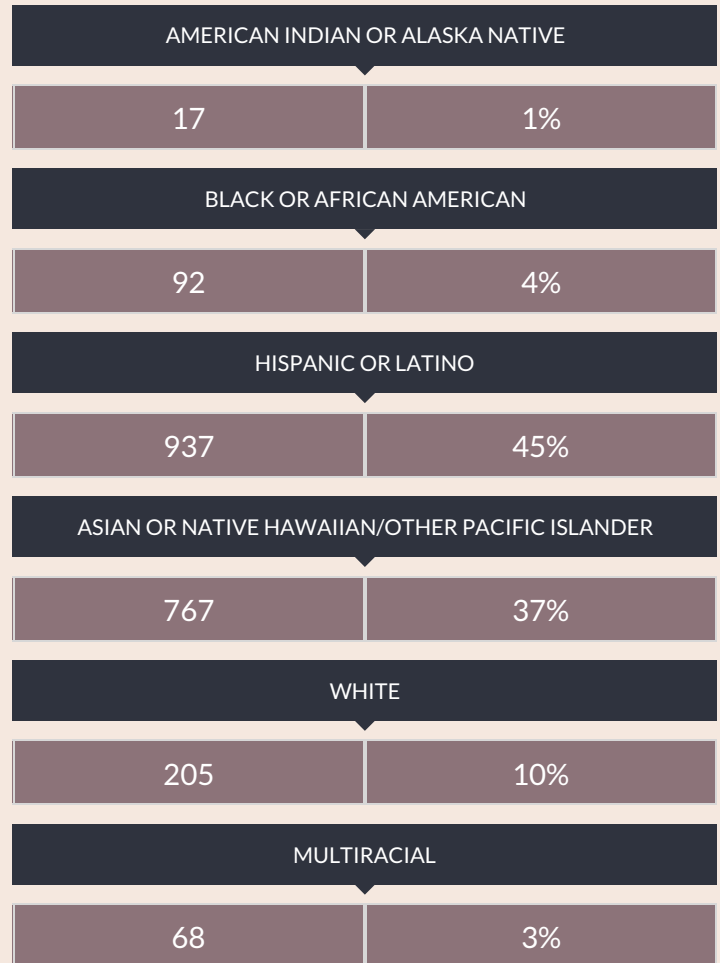

ENROLLMENT BY ETHNICITY