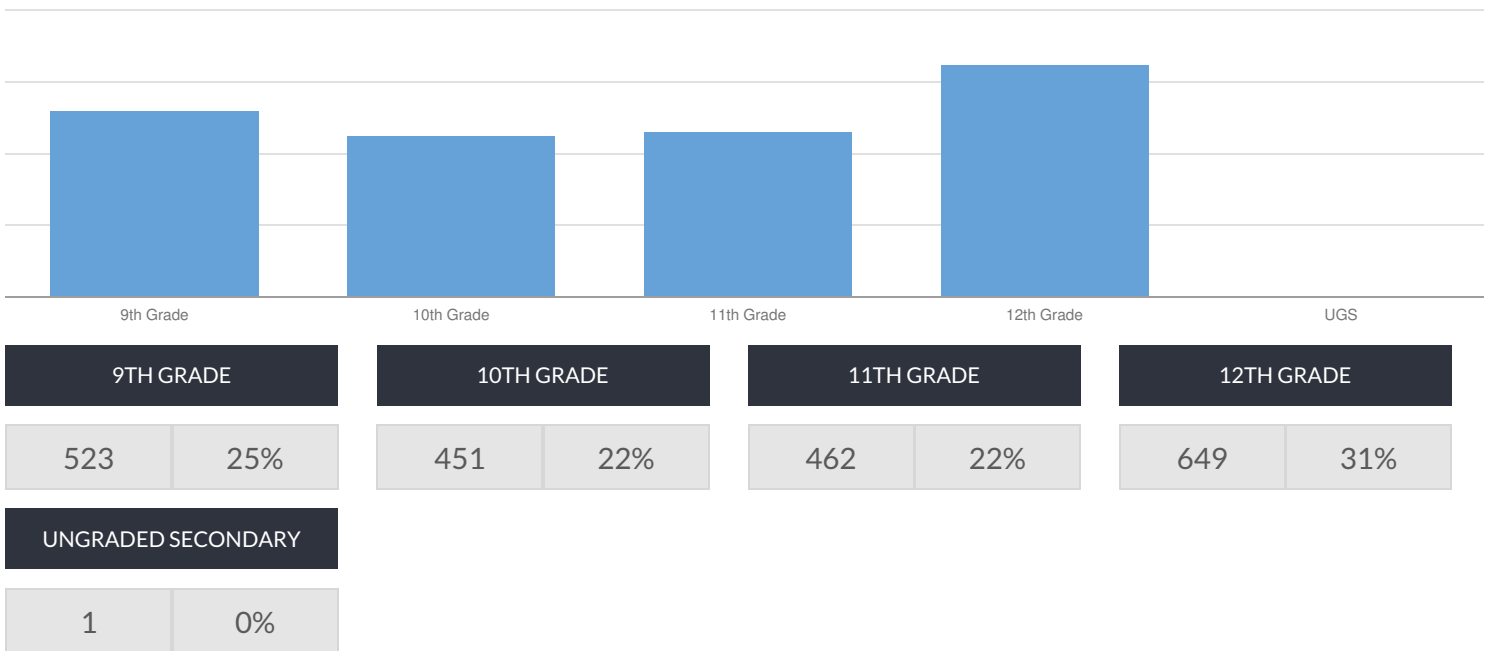

AVIATION CAREER AND TECH ED HS ENROLLMENT (2017 - 18)

K-12 Enrollment: 2,086

ENROLLMENT BY GENDER

ENROLLMENT BY ETHNICITY

OTHER GROUPS

ENROLLMENT BY GRADE

© COPYRIGHT NEW YORK STATE EDUCATION DEPARTMENT, ALL RIGHTS RESERVED.