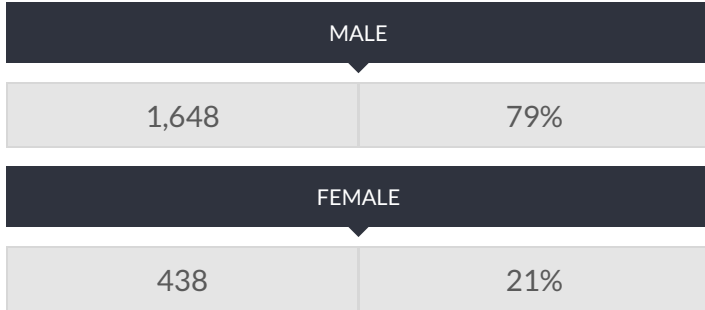

These enrollment data are collected as part of NYSED's Student Information Repository System (SIRS). These counts are as of "BEDS Day" which is typically the first Wednesday in October. Available are enrollment counts for public and charter school students by various demographics for the 2017 - 18 school year. For nonpublic school enrollment data please see the [Non-Public School Enrollment and Staff information](#) on our Information and Reporting Services webpage.

AVIATION CAREER AND TECH ED HS ENROLLMENT (2017 - 18)

K-12 Enrollment: 2,086

ENROLLMENT BY GENDER