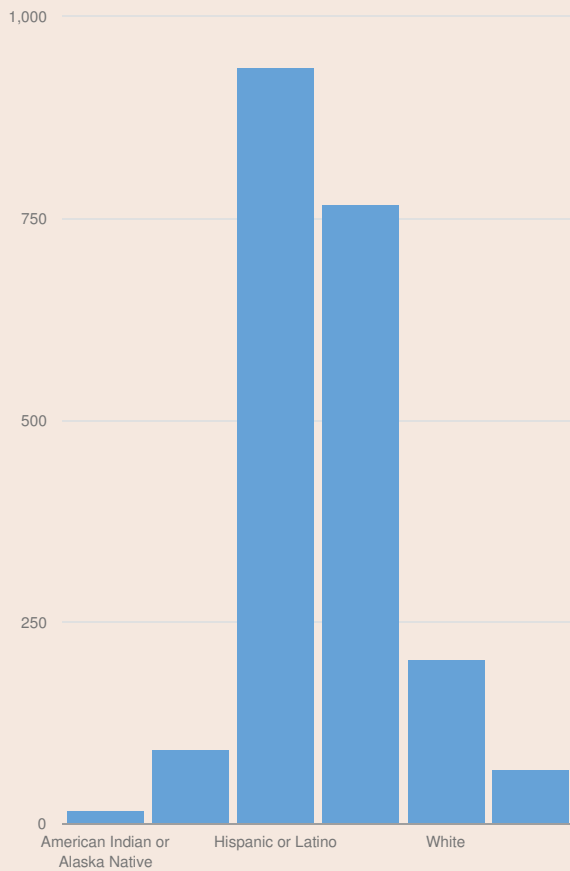

ENROLLMENT BY ETHNICITY