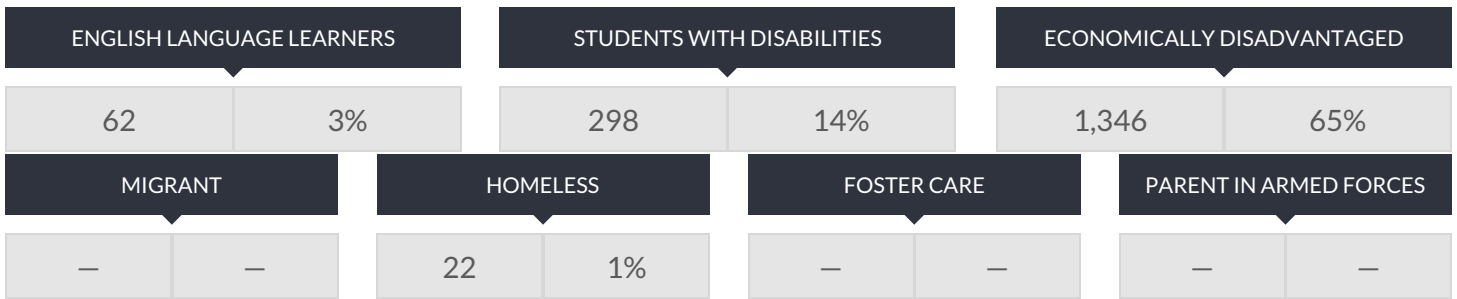

AVIATION CAREER AND TECH ED HS ENROLLMENT (2017 - 18)

K-12 Enrollment: 2,086

ENROLLMENT BY GENDER

ENROLLMENT BY ETHNICITY

OTHER GROUPS

ENROLLMENT BY GRADE

© COPYRIGHT NEW YORK STATE EDUCATION DEPARTMENT, ALL RIGHTS RESERVED.