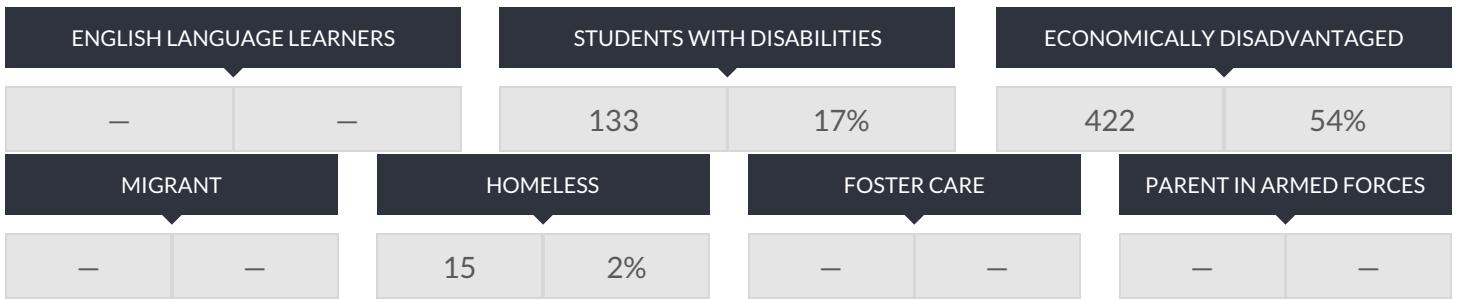

HORNELL JUNIOR-SENIOR HIGH SCHOOL ENROLLMENT (2017 - 18)

K-12 Enrollment: 786

ENROLLMENT BY GENDER

ENROLLMENT BY ETHNICITY

OTHER GROUPS

ENROLLMENT BY GRADE

© COPYRIGHT NEW YORK STATE EDUCATION DEPARTMENT, ALL RIGHTS RESERVED.