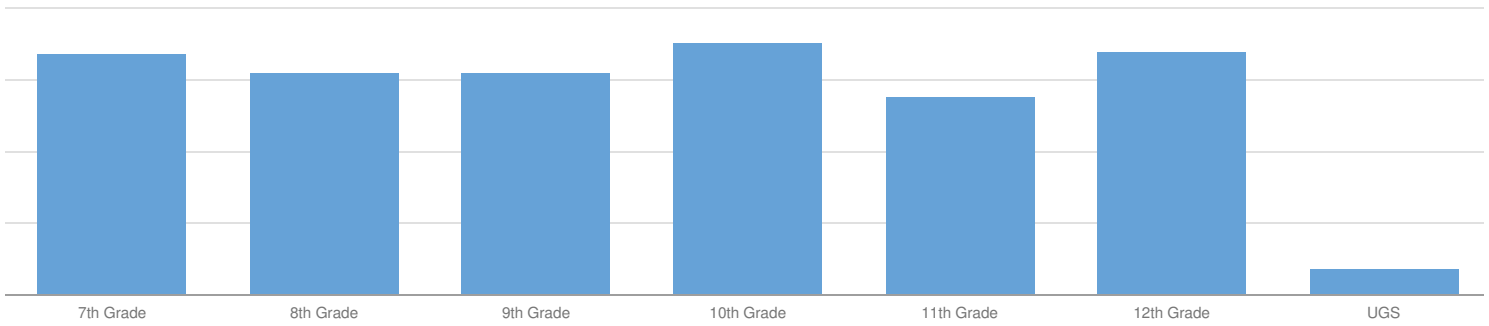

HORNELL JUNIOR-SENIOR HIGH SCHOOL ENROLLMENT (2017 - 18)

K-12 Enrollment: 786

ENROLLMENT BY GENDER

ENROLLMENT BY ETHNICITY

OTHER GROUPS

ENROLLMENT BY GRADE

© COPYRIGHT NEW YORK STATE EDUCATION DEPARTMENT, ALL RIGHTS RESERVED.