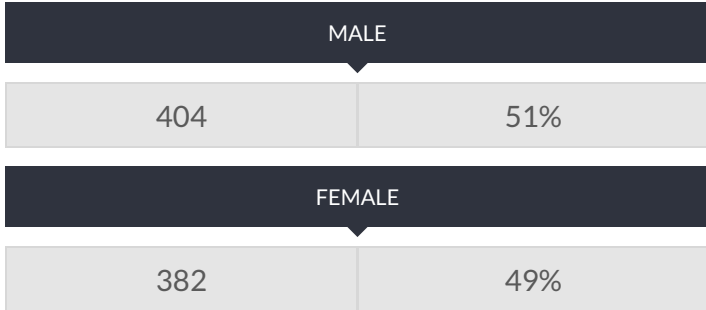

These enrollment data are collected as part of NYSED's Student Information Repository System (SIRS). These counts are as of "BEDS Day" which is typically the first Wednesday in October. Available are enrollment counts for public and charter school students by various demographics for the 2017 - 18 school year. For nonpublic school enrollment data please see the [Non-Public School Enrollment and Staff information](#) on our Information and Reporting Services webpage.

HORNELL JUNIOR-SENIOR HIGH SCHOOL ENROLLMENT (2017 - 18)

K-12 Enrollment: 786

ENROLLMENT BY GENDER