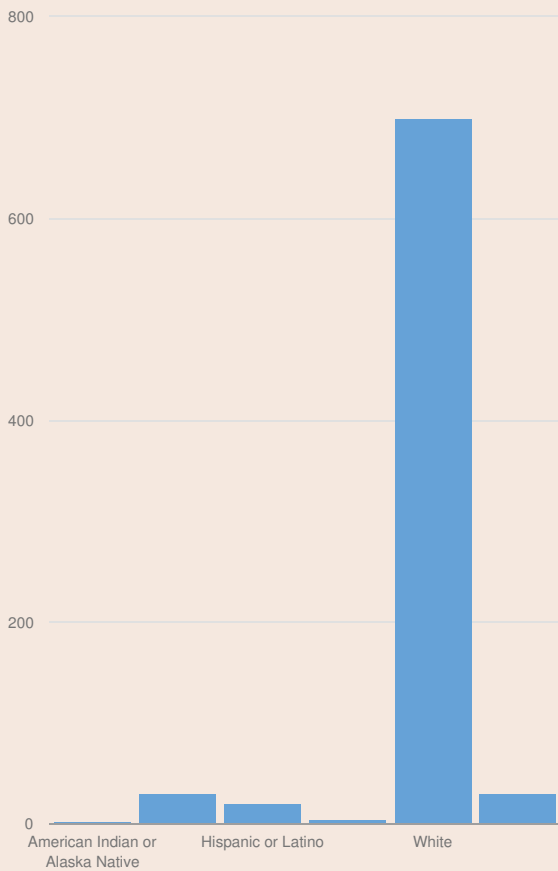

ENROLLMENT BY ETHNICITY