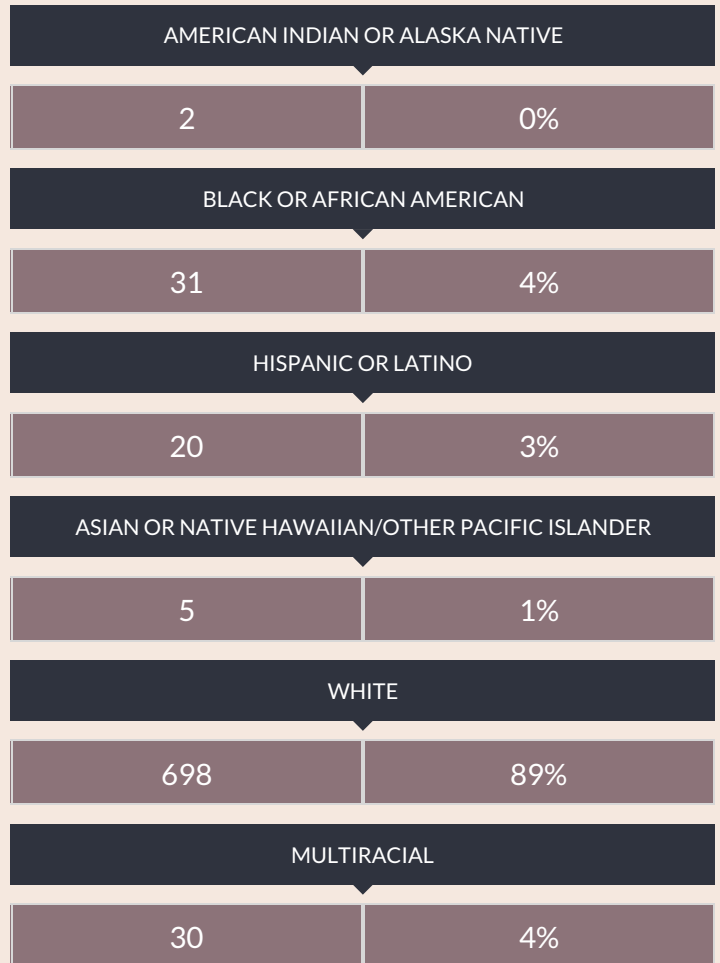

ENROLLMENT BY ETHNICITY