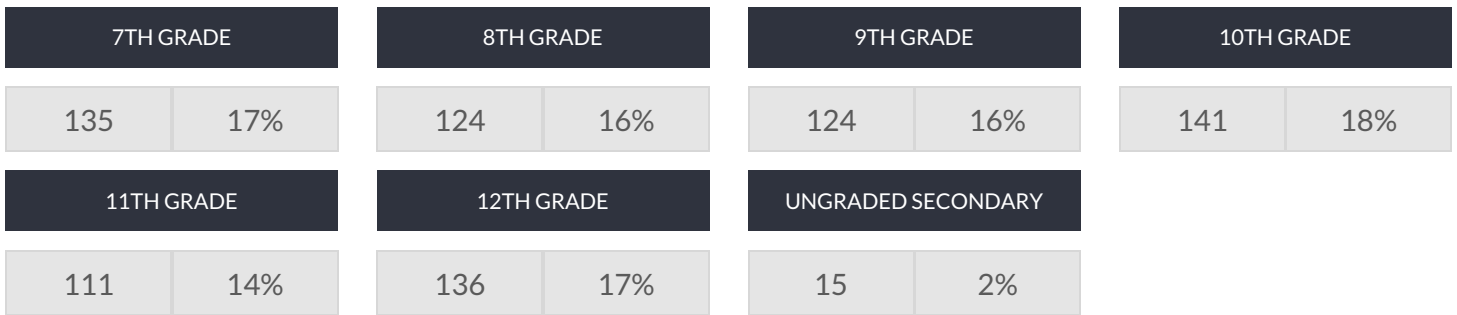

HORNELL JUNIOR-SENIOR HIGH SCHOOL ENROLLMENT (2017 - 18)

K-12 Enrollment: 786

ENROLLMENT BY GENDER

ENROLLMENT BY ETHNICITY

OTHER GROUPS

ENROLLMENT BY GRADE

© COPYRIGHT NEW YORK STATE EDUCATION DEPARTMENT, ALL RIGHTS RESERVED.