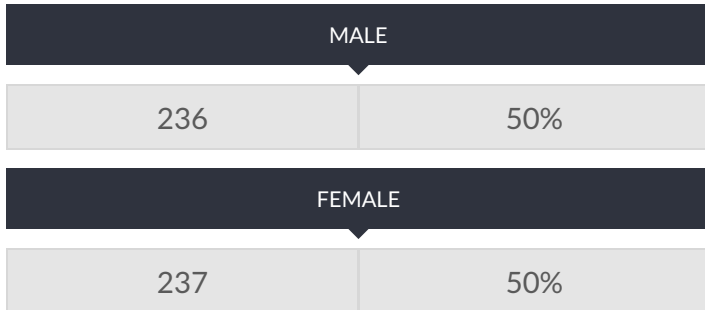

These enrollment data are collected as part of NYSED's Student Information Repository System (SIRS). These counts are as of "BEDS Day" which is typically the first Wednesday in October. Available are enrollment counts for public and charter school students by various demographics for the 2016 - 17 school year. For nonpublic school enrollment data please see the [Non-Public School Enrollment and Staff information](#) on our Information and Reporting Services webpage.

HERKIMER HIGH SCHOOL ENROLLMENT (2016 - 17)

K-12 Enrollment: 473

ENROLLMENT BY GENDER