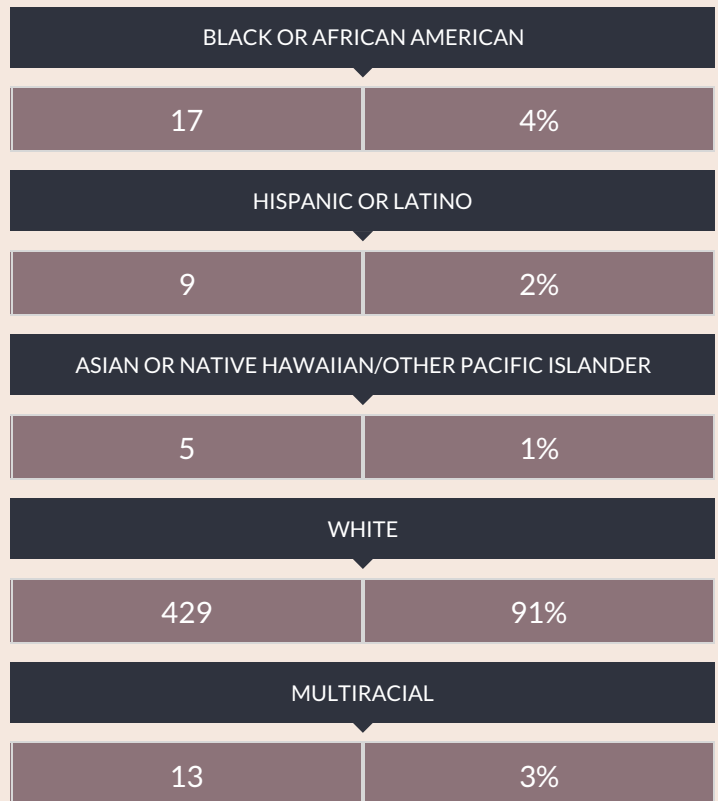

These enrollment data are collected as part of NYSED's Student Information Repository System (SIRS). These counts are as of "BEDS Day" which is typically the first Wednesday in October. Available are enrollment counts for public and charter school students by various demographics for the 2016 - 17 school year. For nonpublic school enrollment data please see the [Non-Public School Enrollment and Staff information](#) on our Information and Reporting Services webpage.

## HERKIMER HIGH SCHOOL ENROLLMENT (2016 - 17)

K-12 Enrollment: 473

### ENROLLMENT BY ETHNICITY