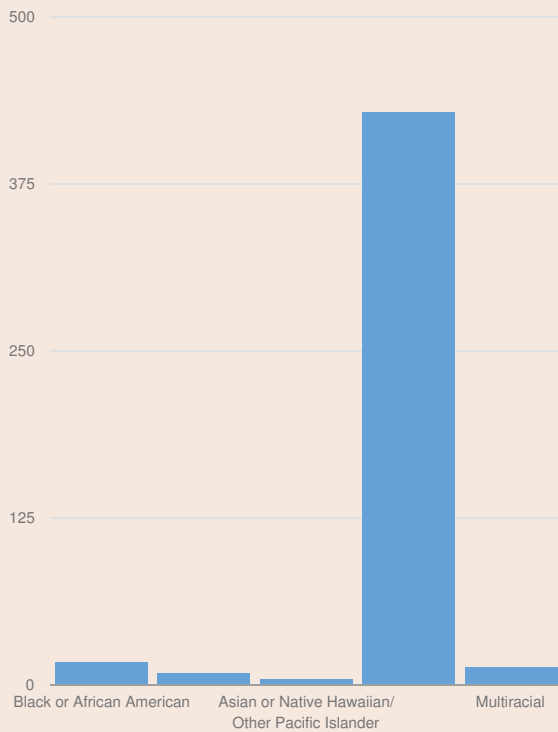

ENROLLMENT BY ETHNICITY