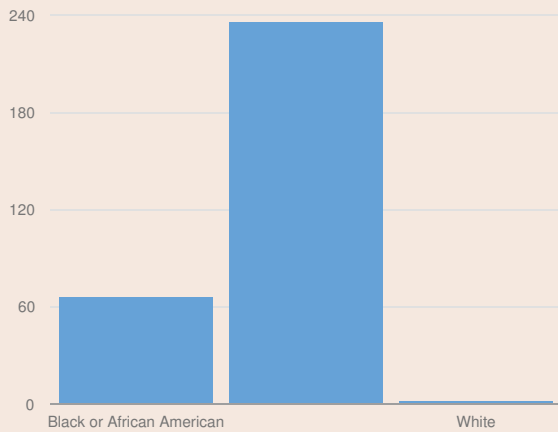

ENROLLMENT BY ETHNICITY