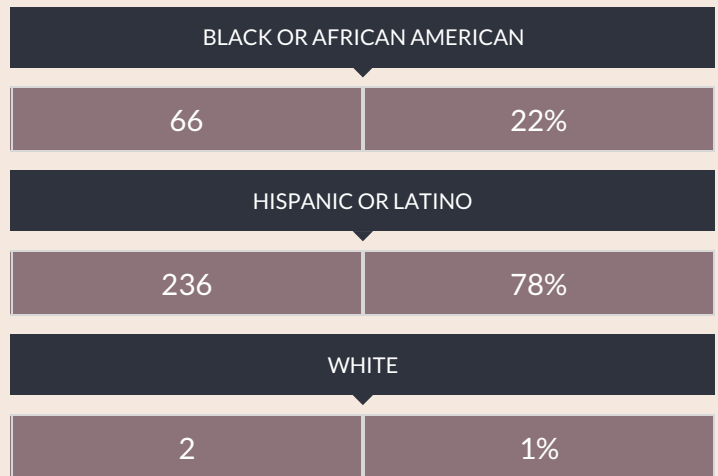

ENROLLMENT BY ETHNICITY