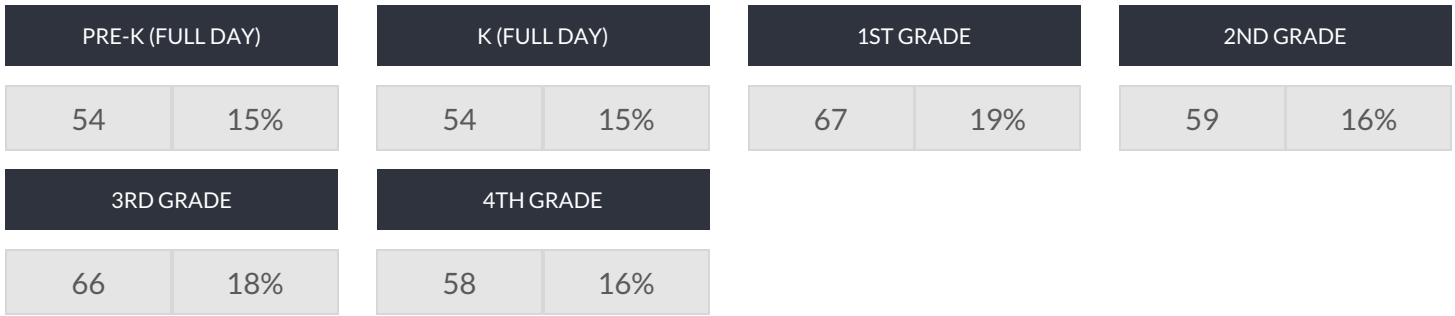

MOUNT EDEN CHILDREN'S ACADEMY ENROLLMENT (2015 - 16)

K-12 Enrollment: 304

ENROLLMENT BY GENDER

ENROLLMENT BY ETHNICITY

OTHER GROUPS

ENROLLMENT BY GRADE

© COPYRIGHT NEW YORK STATE EDUCATION DEPARTMENT, ALL RIGHTS RESERVED.