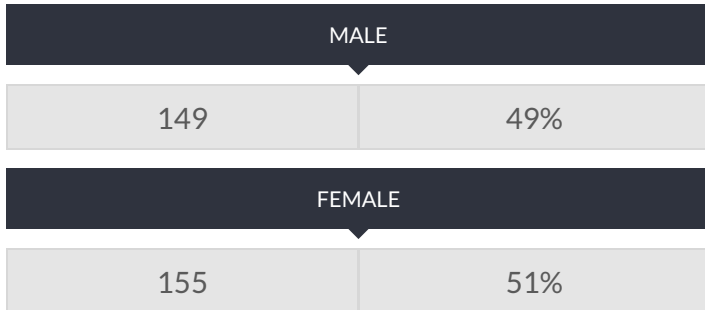

These enrollment data are collected as part of NYSED's Student Information Repository System (SIRS). These counts are as of "BEDS Day" which is typically the first Wednesday in October. Available are enrollment counts for public and charter school students by various demographics for the 2015 - 16 school year. For nonpublic school enrollment data please see the [Non-Public School Enrollment and Staff information](#) on our Information and Reporting Services webpage.

MOUNT EDEN CHILDREN'S ACADEMY ENROLLMENT (2015 - 16)

K-12 Enrollment: 304

ENROLLMENT BY GENDER