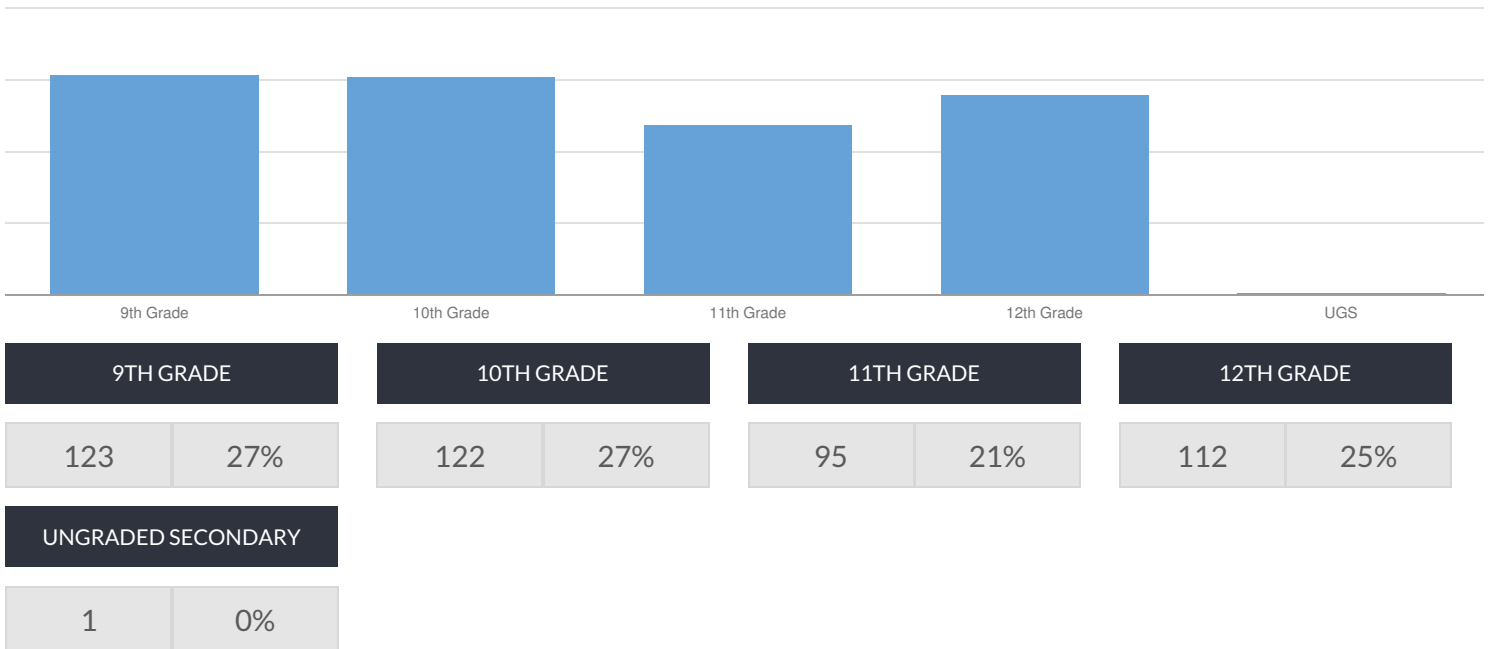

ACADEMY FOR SOFTWARE ENGINEERING ENROLLMENT (2017 - 18)

K-12 Enrollment: 453

ENROLLMENT BY GENDER

ENROLLMENT BY ETHNICITY

OTHER GROUPS

ENROLLMENT BY GRADE

© COPYRIGHT NEW YORK STATE EDUCATION DEPARTMENT, ALL RIGHTS RESERVED.