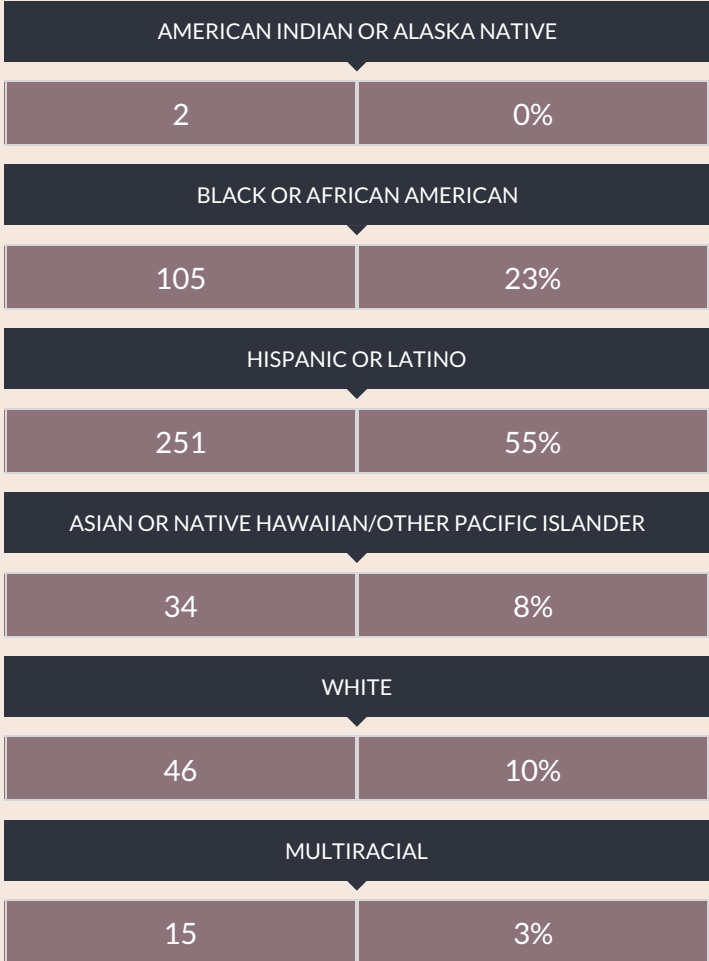

ENROLLMENT BY ETHNICITY