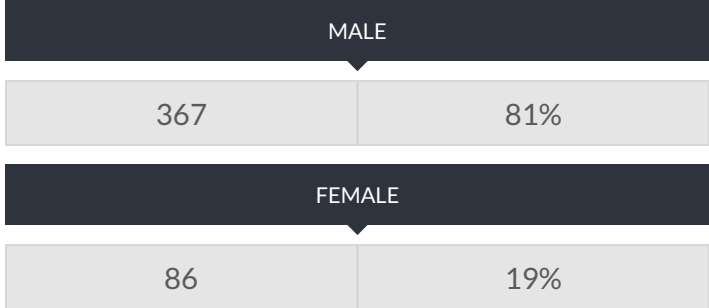

These enrollment data are collected as part of NYSED's Student Information Repository System (SIRS). These counts are as of "BEDS Day" which is typically the first Wednesday in October. Available are enrollment counts for public and charter school students by various demographics for the 2017 - 18 school year. For nonpublic school enrollment data please see the [Non-Public School Enrollment and Staff information](#) on our Information and Reporting Services webpage.

ACADEMY FOR SOFTWARE ENGINEERING ENROLLMENT (2017 - 18)

K-12 Enrollment: 453

ENROLLMENT BY GENDER