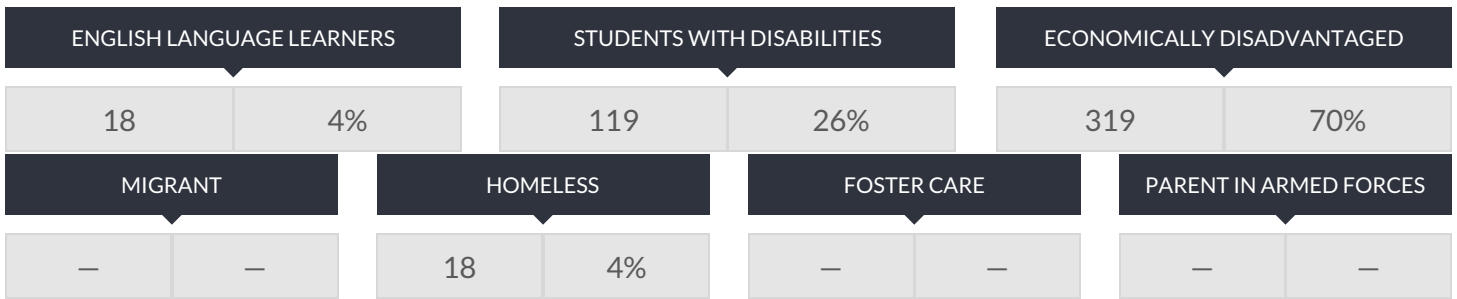

ACADEMY FOR SOFTWARE ENGINEERING ENROLLMENT (2017 - 18)

K-12 Enrollment: 453

ENROLLMENT BY GENDER

ENROLLMENT BY ETHNICITY

OTHER GROUPS

ENROLLMENT BY GRADE

© COPYRIGHT NEW YORK STATE EDUCATION DEPARTMENT, ALL RIGHTS RESERVED.